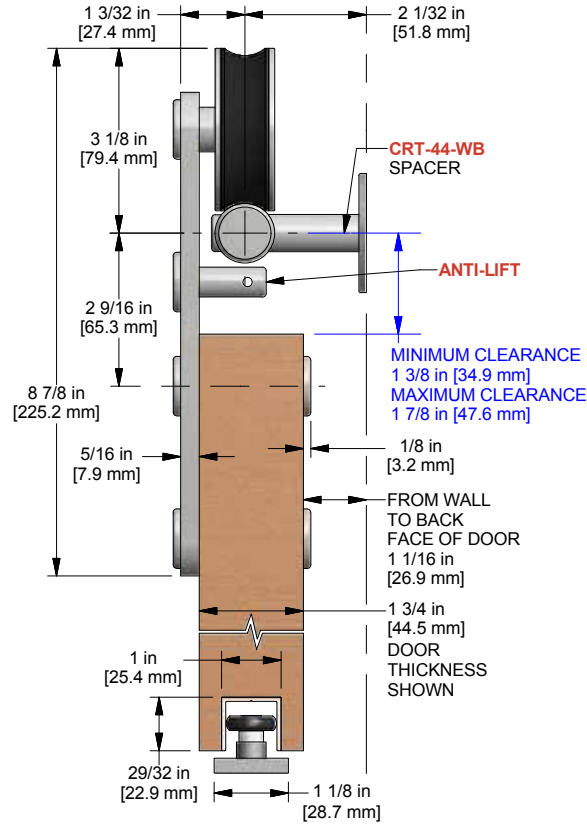

# CRT-52-SS SERIES W/ OPTIONAL WALL BRACKETS

## DIMENSION DETAILS SHEET

### CRT-52-SS KIT SECTION VIEW DETAILS WITH CRT-44-WB-SS WALL BRACKET SPACER

FOR (1 3/4 in [44.5 mm] THICK DOOR)

### CRT-52-38-SS KIT SECTION VIEW DETAILS WITH CRT-44-WB-SS WALL BRACKET SPACERS

FOR (1 3/8 in [34.9 mm] THICK DOOR)

A PRODUCT OF K.N. CROWDER MFG. INC