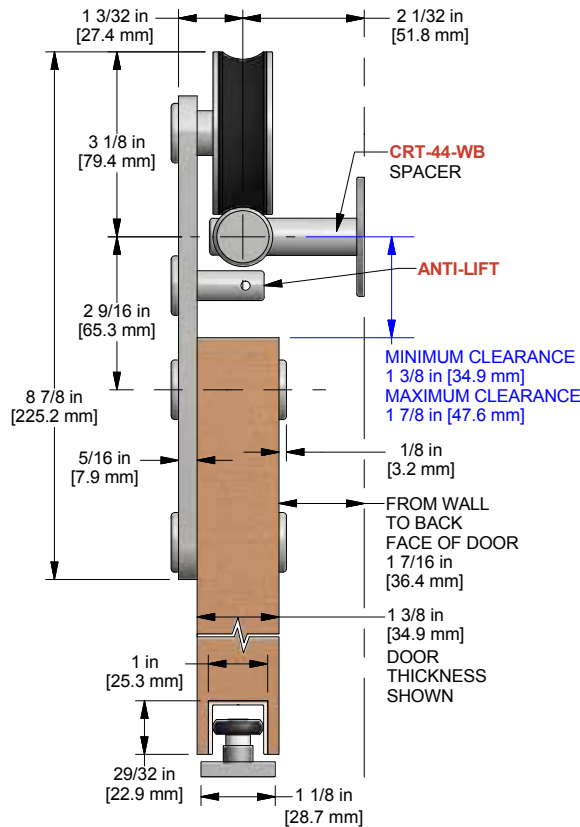

## DIMENSION DETAILS SHEET

### CRT-52-SS KIT SECTION VIEW DETAILS WITH CRT-44-WB-SS WALL BRACKET SPACER

FOR (1 3/4 in [44.5 mm] THICK DOOR)

### CRT-52-38-SS KIT SECTION VIEW DETAILS WITH CRT-44-WB-SS WALL BRACKET SPACERS

FOR (1 3/8 in [34.9 mm] THICK DOOR)

A PRODUCT OF K.N. CROWDER MFG. INC