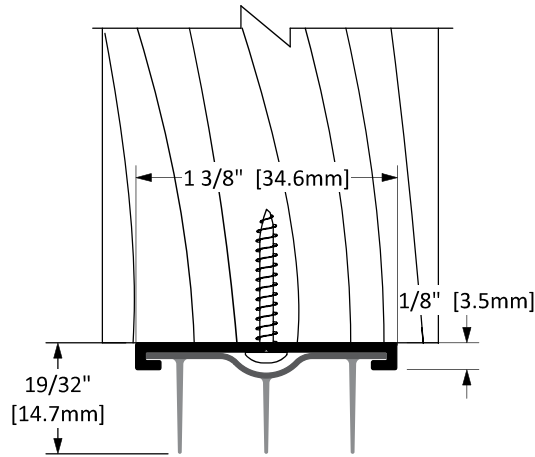

CT-548

Finish Options

STD

Mill Finish

Operation	Door Shoe
Features	<ul style="list-style-type: none"> Mill Finish Extruded Aluminum with Santoprene Co-Extrusion
Application	<ul style="list-style-type: none"> Ideal for Residential, Commercial & Industrial