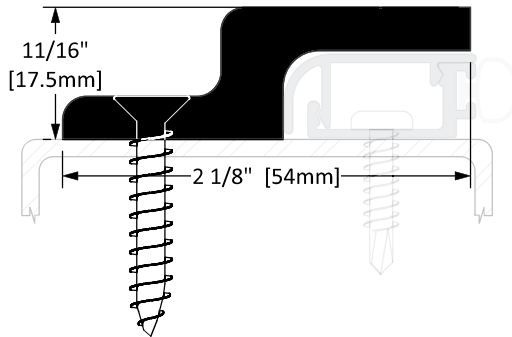

W-DCMB32

Intertek

Finish Options

OPT	Clear Anodized
	Bronze Anodized
	Black Anodized

Screw Options

STD	#12 x 1-1/4" Flat Head SMS SS
-----	-------------------------------

Operation	Door Closer Mounting Bracket
Features	<ul style="list-style-type: none"> • Clear Anodized Extruded Aluminum • 6" long
Application	<ul style="list-style-type: none"> • Ideal for Residential, Commercial & Industrial