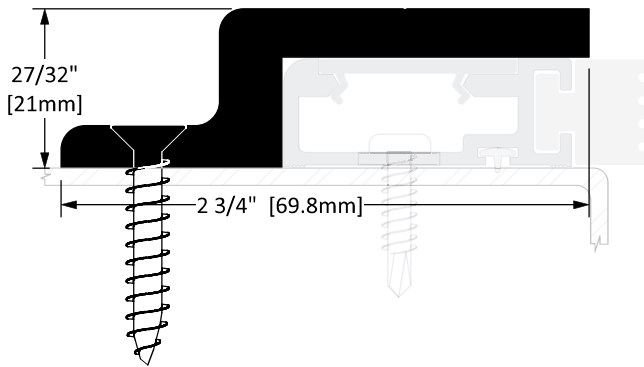

### Screw Options

STD	#12 x 1-1/4" Flat Head SMS SS
-----	-------------------------------

<b>Operation</b>	Door Closer Mounting Bracket
<b>Features</b>	<ul style="list-style-type: none"> <li>• Clear Anodized Extruded Aluminum</li> <li>• 6" long</li> </ul>
<b>Application</b>	<ul style="list-style-type: none"> <li>• Ideal for Residential, Commercial &amp; Industrial</li> </ul>