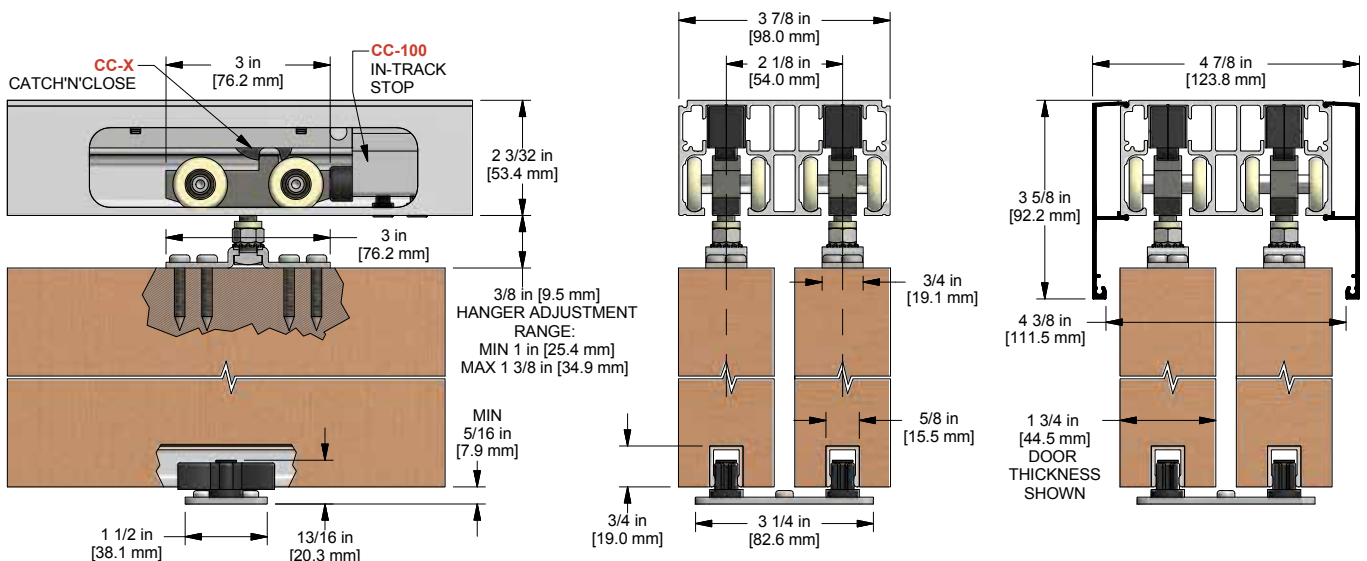

A PRODUCT OF K.N. CROWDER MFG. INC.

TOLL-FREE PHONE: 1-866-999-1KNC (1562) • WEBSITE: www.kncrowder.com • EMAIL: customerservice@kncrowder.com

© 2016 K.N. CROWDER MFG. INC. All Rights Reserved.