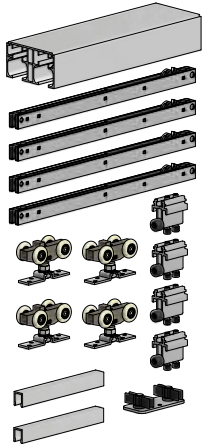

BY-PASSING DOOR SYSTEM EASY CONNECT CATCH'N'CLOSE HANGER

CCD-493-B Easy Connect Catch'N'Close Hanger

Key Product Features:

- Nylon Wheels with Precision Ground Ball Bearings
- Proudly North American made
- Easy installation with the quick disconnect hanger stud
- **CC-493** Hanger Load Capacity **150 lbs. (two Hangers)**
- **CC-500** Extruded Aluminum Double Track, 6061-T5 Alloy
- **Includes:**

1 3/4 in
[44.5 mm]

ARCHITECTURE & DESIGN
COLLECTION

INCLUDES
CATCH'N'CLOSE

HOW TO SPECIFY/ORDER CCD-493-B FOR TWO DOOR OPENING

KIT CODE:

CCD-1-493-B X [track length] 2DR KIT

Above kit includes:

- 1 - **CC-500** Double Track X [track length] (typically two x door width, example: 36 in wide door requires a 72 in long track)
- 4 - **CC-493** Easy Connect Catch'N'Close Hangers
- 4 - **CC-1** Catch'N'Close Closing Devices (for doors weighing up to 150lbs)
- 4 - **CC-100** Catch'N'Close In-Track Stops
- 2 - **C-201** Guide Channels x [door width] (example: 36 in wide door requires a 36 in long guide channel)
- 1 - **C-200D-134** By-Pass Double Guide

(For doors weighing 75lbs or less, please use the **CC-75** Catch'N'Close Closing Device, specify/order as **CCD-75-493-B X [track length] 2DR KIT**)

CCD-493-B KIT DETAILS (CC-493 HANGER, CC-500 TRACK, C-201/C-200D-134 GUIDE SYSTEM)

[OPTIONAL **CC-440** SNAP-ON FASCIA ILLUSTRATED AS SOLID **BLACK** PROFILE. CAN BE USED ON EITHER OR BOTH SIDES OF THE TRACK]

A PRODUCT OF K.N. CROWDER MFG. INC.

TOLL-FREE PHONE: 1-866-999-1KNC (1562) • WEBSITE: www.kncrowder.com • EMAIL: customerservice@kncrowder.com