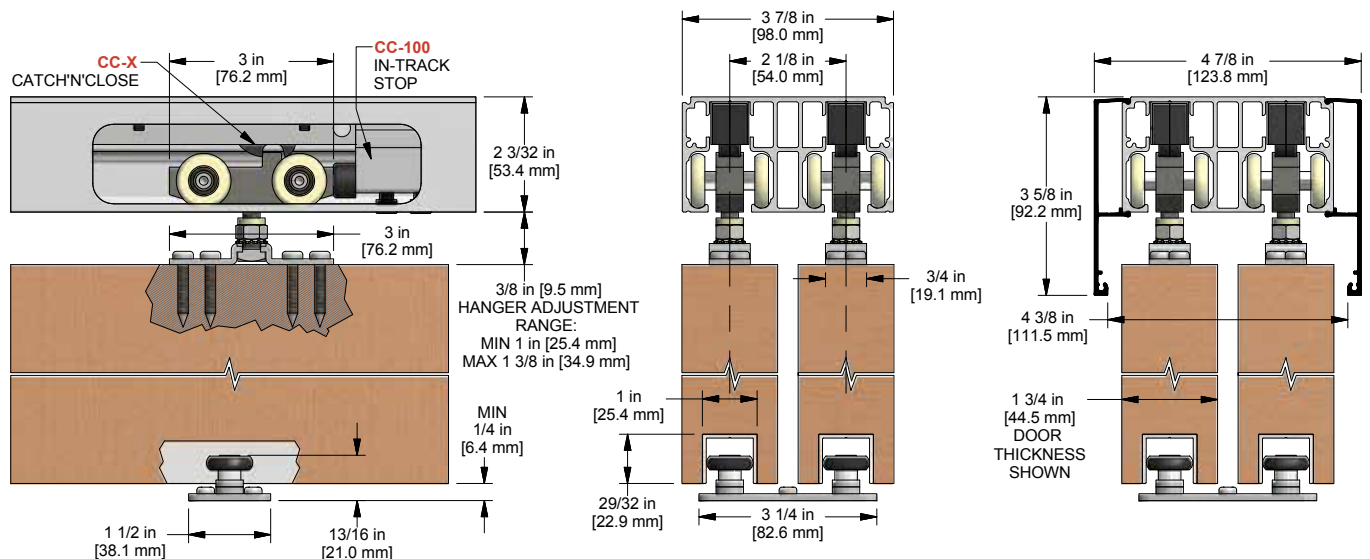

BY-PASSING DOOR SYSTEM EASY CONNECT CATCH'N'CLOSE HANGER

CCD-493-W Easy Connect Catch'N'Close Hanger

Key Product Features:

- Nylon Wheels with Precision Ground Ball Bearings
- Proudly North American made
- Easy installation with the quick disconnect hanger stud
- **CC-493** Hanger Load Capacity **150 lbs. (two Hangers)**
- **CC-500** Extruded Aluminum Double Track, 6061-T5 Alloy
- **Includes:**

1 3/4 in
[44.5 mm]

ARCHITECTURE & DESIGN
COLLECTION

INCLUDES
CATCH'N'CLOSE

HOW TO SPECIFY/ORDER CCD-493-W FOR TWO DOOR OPENING

KIT CODE:

CCD-1-493-W X [track length] 2DR KIT

Above kit includes:

- 1 - **CC-500** Double Track X [track length] (typically two x door width, example: 36 in wide door requires a 72 in long track)
- 4 - **CC-493** Easy Connect Catch'N'Close Hangers
- 4 - **CC-1** Catch'N'Close Closing Devices (for doors weighing up to 150lbs)
- 4 - **CC-100** Catch'N'Close In-Track Stops
- 2 - **C-914** Guide Channels x [door width] (example: 36 in wide door requires a 36 in long guide channel)
- 1 - **C-913D-134** By-Pass Double Guide

(For doors weighing 75lbs or less, please use the CC-75 Catch'N'Close Closing Device, specify/order as CCD-75-493-W X [track length] 2DR KIT)

CCD-493-W KIT DETAILS (CC-493 HANGER, CC-500 TRACK, C-914/C-913D-134 GUIDE SYSTEM)

[OPTIONAL **CC-440** SNAP-ON FASCIA ILLUSTRATED AS SOLID **BLACK** PROFILE. CAN BE USED ON EITHER OR BOTH SIDES OF THE TRACK]

A PRODUCT OF K.N. CROWDER MFG. INC.

TOLL-FREE PHONE: 1-866-999-1KNC (1562) • WEBSITE: www.kncrowder.com • EMAIL: customerservice@kncrowder.com