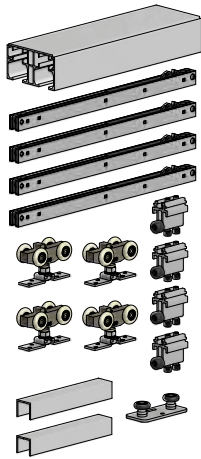

BY-PASSING DOOR SYSTEM EASY CONNECT CATCH'N'CLOSE HANGER

CCD-493-W Easy Connect Catch'N'Close Hanger

Key Product Features:

- Nylon Wheels with Precision Ground Ball Bearings
- Proudly North American made
- Easy installation with the quick disconnect hanger stud
- **CC-493** Hanger Load Capacity **150 lbs. (two Hangers)**
- **CC-500** Extruded Aluminum Double Track, 6061-T5 Alloy
- **Includes:**

1 3/4 in
[44.5 mm]

ARCHITECTURE & DESIGN
COLLECTION

INCLUDES
CATCH'N'CLOSE

HOW TO SPECIFY/ORDER CCD-493-W FOR TWO DOOR OPENING

KIT CODE:

CCD-1-493-W X [track length] 2DR KIT

Above kit includes:

- 1 - **CC-500** Double Track X [track length] (typically two x door width, example: 36 in wide door requires a 72 in long track)
- 4 - **CC-493** Easy Connect Catch'N'Close Hangers
- 4 - **CC-1** Catch'N'Close Closing Devices (for doors weighing up to 150lbs)
- 4 - **CC-100** Catch'N'Close In-Track Stops
- 2 - **C-914** Guide Channels x [door width] (example: 36 in wide door requires a 36 in long guide channel)
- 1 - **C-913D-134** By-Pass Double Guide

(For doors weighing 75lbs or less, please use the CC-75 Catch'N'Close Closing Device, specify/order as CCD-75-493-W X [track length] 2DR KIT)

CCD-493-W KIT DETAILS (CC-493 HANGER, CC-500 TRACK, C-914/C-913D-134 GUIDE SYSTEM)

[OPTIONAL **CC-440** SNAP-ON FASCIA ILLUSTRATED AS SOLID **BLACK** PROFILE. CAN BE USED ON EITHER OR BOTH SIDES OF THE TRACK]

A PRODUCT OF K.N. CROWDER MFG. INC.

TOLL-FREE PHONE: 1-866-999-1KNC (1562) • WEBSITE: www.kncrowder.com • EMAIL: customerservice@kncrowder.com