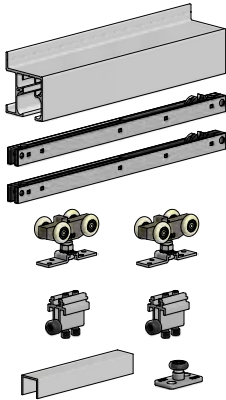

SIDE MOUNT DOOR SYSTEM EASY CONNECT CATCH'N'CLOSE HANGER

CCS-493-W Easy Connect Catch'N'Close Hanger

Key Product Features:

- Nylon Wheels with Precision Ground Ball Bearings
- Proudly North American made
- Easy installation with the quick disconnect hanger stud
- **CC-493** Hanger Load Capacity **150 lbs. (two Hangers)**
- **CC-408** Extruded Aluminum Side Mount Track, 6061-T5 Alloy
- Includes:

CATCH'N'CLOSE™
Closes safely and silently

1 3/4 in
[44.5 mm]
OR
1 3/8 in
[34.9 mm]

ARCHITECTURE & DESIGN
COLLECTION

INCLUDES
CATCH'N'CLOSE

HOW TO SPECIFY/ORDER CCS-493-W FOR ONE DOOR OPENING

KIT CODE:

CCS-1-493-W X [track length] 1DR KIT

Above kit includes:

- 1 - **CC-408** Side Mount Track X [track length]
(typically two x door width, example: 36 in wide door requires a 72 in long track)
- 2 - **CC-493** Easy Connect Catch'N'Close Hangers
- 2 - **CC-1** Catch'N'Close Closing Devices (for doors weighing up to 150lbs)
- 2 - **CC-100** Catch'N'Close In-Track Stops
- 1 - **C-914** Guide Channel x [door width] (example: 36 in wide door requires a 36 in long guide channel)
- 1 - **C-913** Floor Guide

(For doors weighing 75lbs or less, please use the CC-75 Catch'N'Close Closing Device, specify/order as CCS-75-493-W X [track length] 1DR KIT)

CCS-493-W KIT DETAILS (CC-493 HANGER, CC-408 TRACK, C-914/C-913 GUIDE SYSTEM)