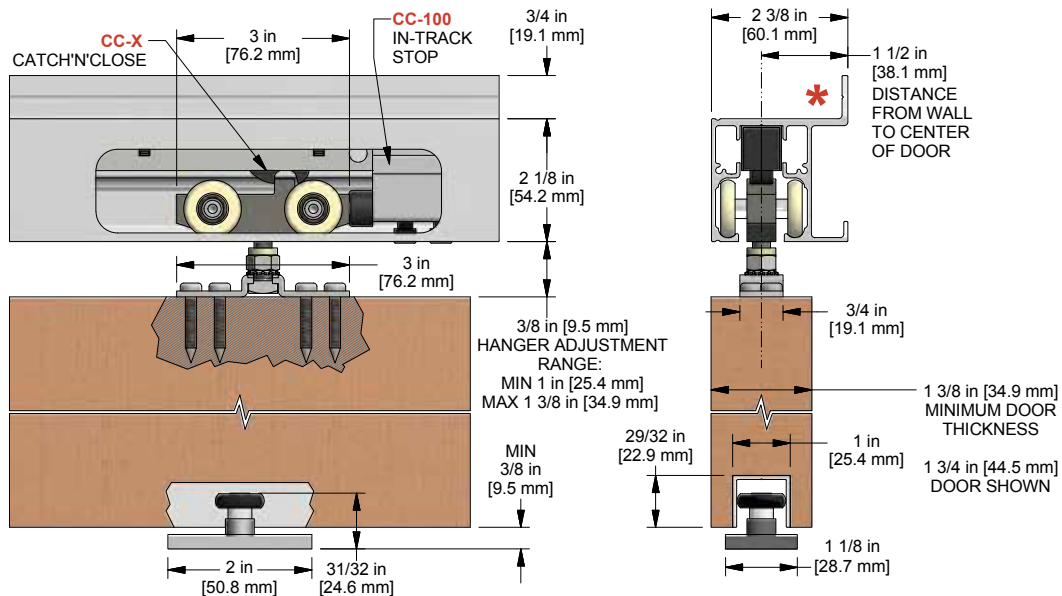

CCS-493-W KIT DETAILS (CC-493 HANGER, CC-408 TRACK, C-914/C-913 GUIDE SYSTEM)

[*INDICATES MOUNTING FLANGE ON CC-408 TRACK]

A PRODUCT OF K.N. CROWDER MFG. INC.

TOLL-FREE PHONE: 1-866-999-1KNC (1562) • WEBSITE: www.kncrowder.com • EMAIL: customerservice@kncrowder.com

© 2016 K.N. CROWDER MFG. INC. All Rights Reserved.