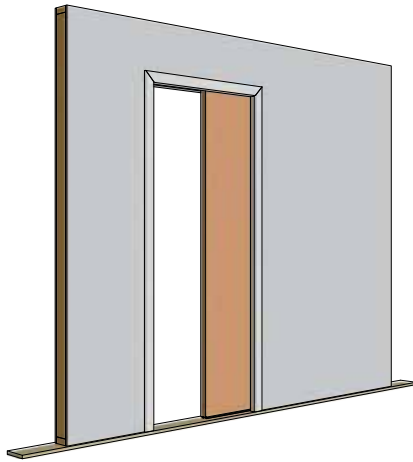

TYPE CC-W CATCH'N'CLOSE CROWDERFRAME POCKET DOOR KIT WITH CP-TK-2X4 POCKET TRIM KIT DIMENSION DETAILS

A PRODUCT OF K.N. CROWDER MFG. INC.

TOLL-FREE PHONE: 1-866-999-1KNC (1562) • WEBSITE: www.kncrowder.com • EMAIL: customerservice@kncrowder.com

© 2016 K.N. CROWDER MFG. INC. All Rights Reserved.