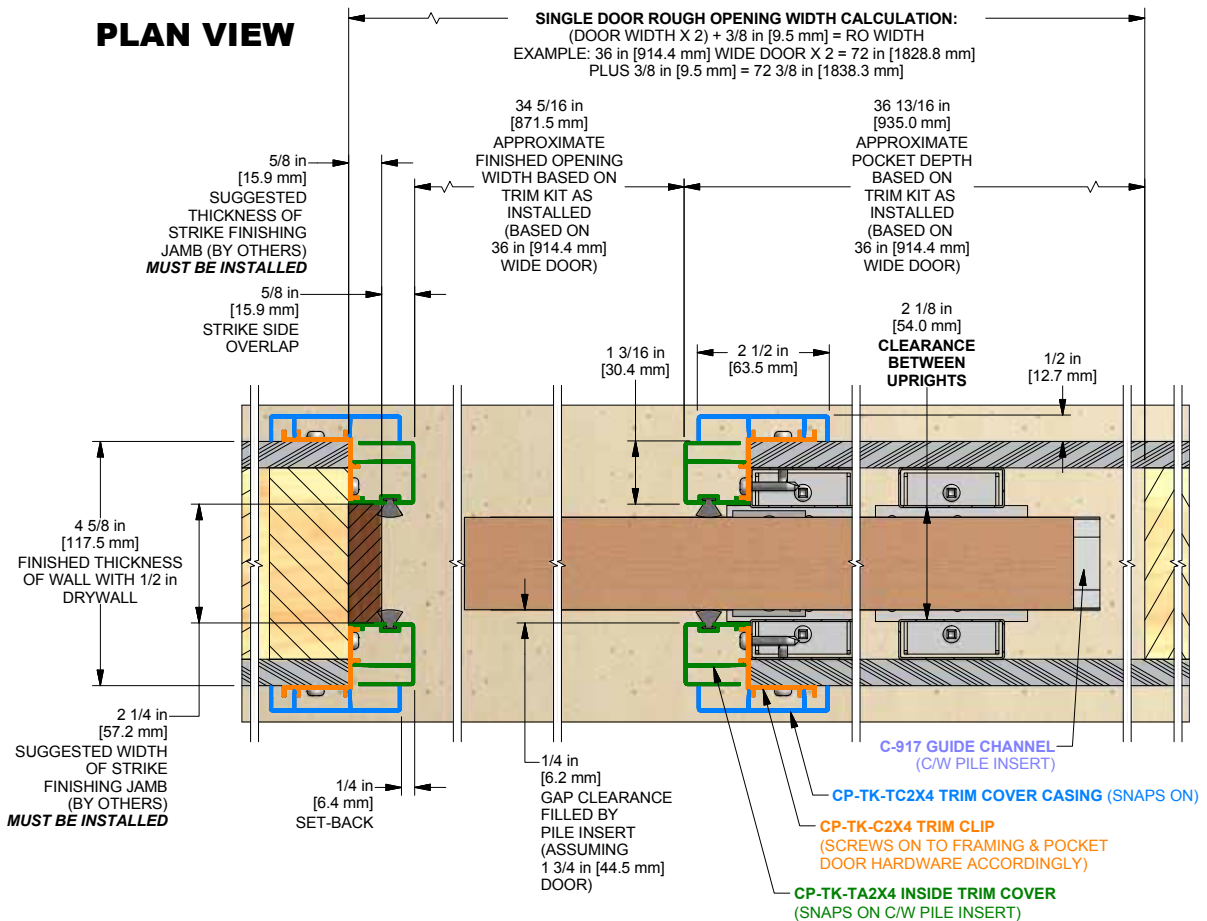

TYPE CC-W CATCH'N'CLOSE CROWDERFRAME POCKET DOOR KIT WITH CP-TK-2X4 POCKET TRIM KIT DIMENSION DETAILS

A PRODUCT OF K.N. CROWDER MFG. INC.

TOLL-FREE PHONE: 1-866-999-1KNC (1562) • WEBSITE: www.kncrowder.com • EMAIL: customerservice@kncrowder.com

© 2016 K.N. CROWDER MFG. INC. All Rights Reserved.