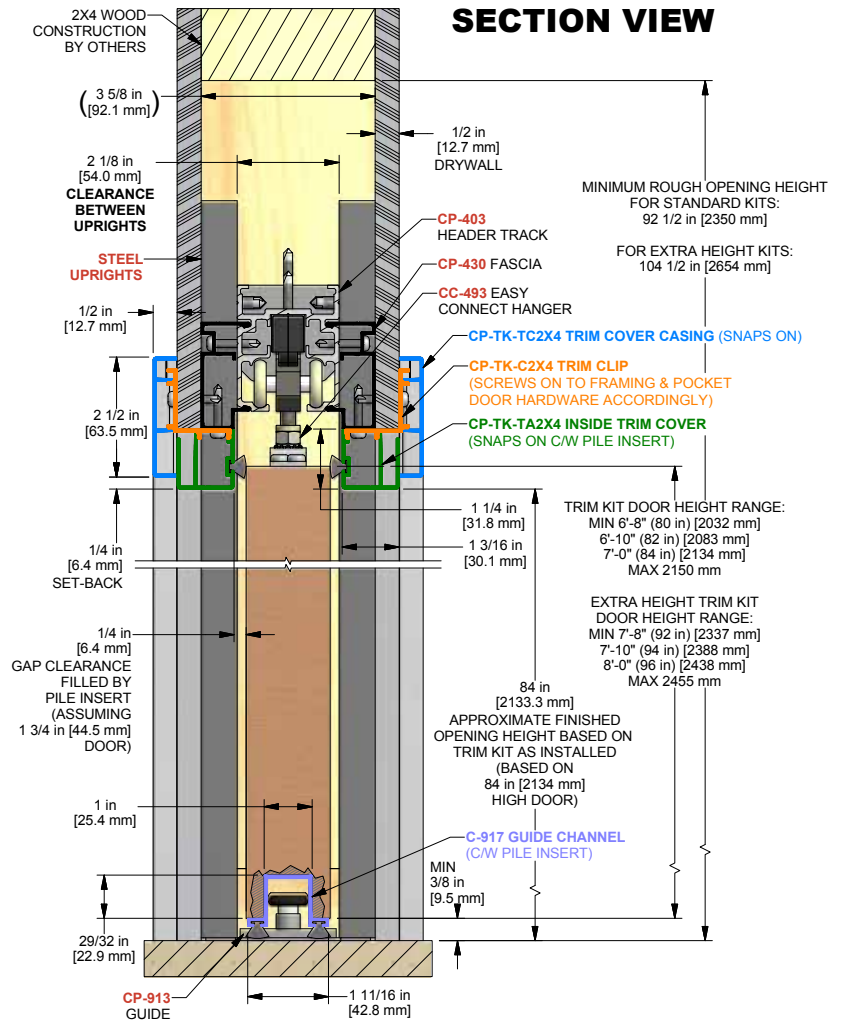

TYPE CC-W CATCH'N'CLOSE CROWDERFRAME POCKET DOOR KIT WITH CP-TK-2X4 POCKET TRIM KIT DIMENSION DETAILS

A PRODUCT OF K.N. CROWDER MFG. INC.

TOLL-FREE PHONE: 1-866-999-1KNC (1562) • WEBSITE: www.kncrowder.com • EMAIL: customerservice@kncrowder.com

© 2016 K.N. CROWDER MFG. INC. All Rights Reserved.