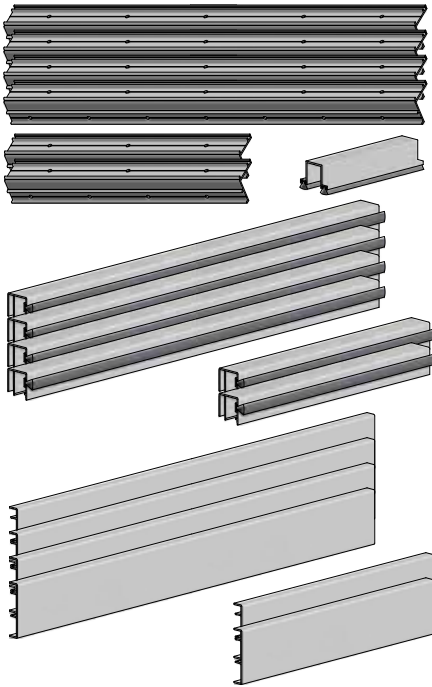

CROWDERFRAME POCKET TRIM KIT

HOW TO SPECIFY/ORDER CP-TK-2X4 CROWDERFRAME POCKET TRIM KITS

KIT CODE:

CP-TK-2X4 CROWDERFRAME POCKET TRIM KIT

For applications where a single TYPE CC-W CATCH'N'CLOSE CROWDERFRAME POCKET DOOR KIT is used.

Suitable for one door KIT from:
18 in [457 mm] to 36 in [914 mm] wide x
80 in [2032 mm] to 84 in [2134 mm] or 2150 mm high.

FULL POCKET DOOR KIT is NOT included, must be purchased separately

For other door sizes or custom applications, please contact customer service.