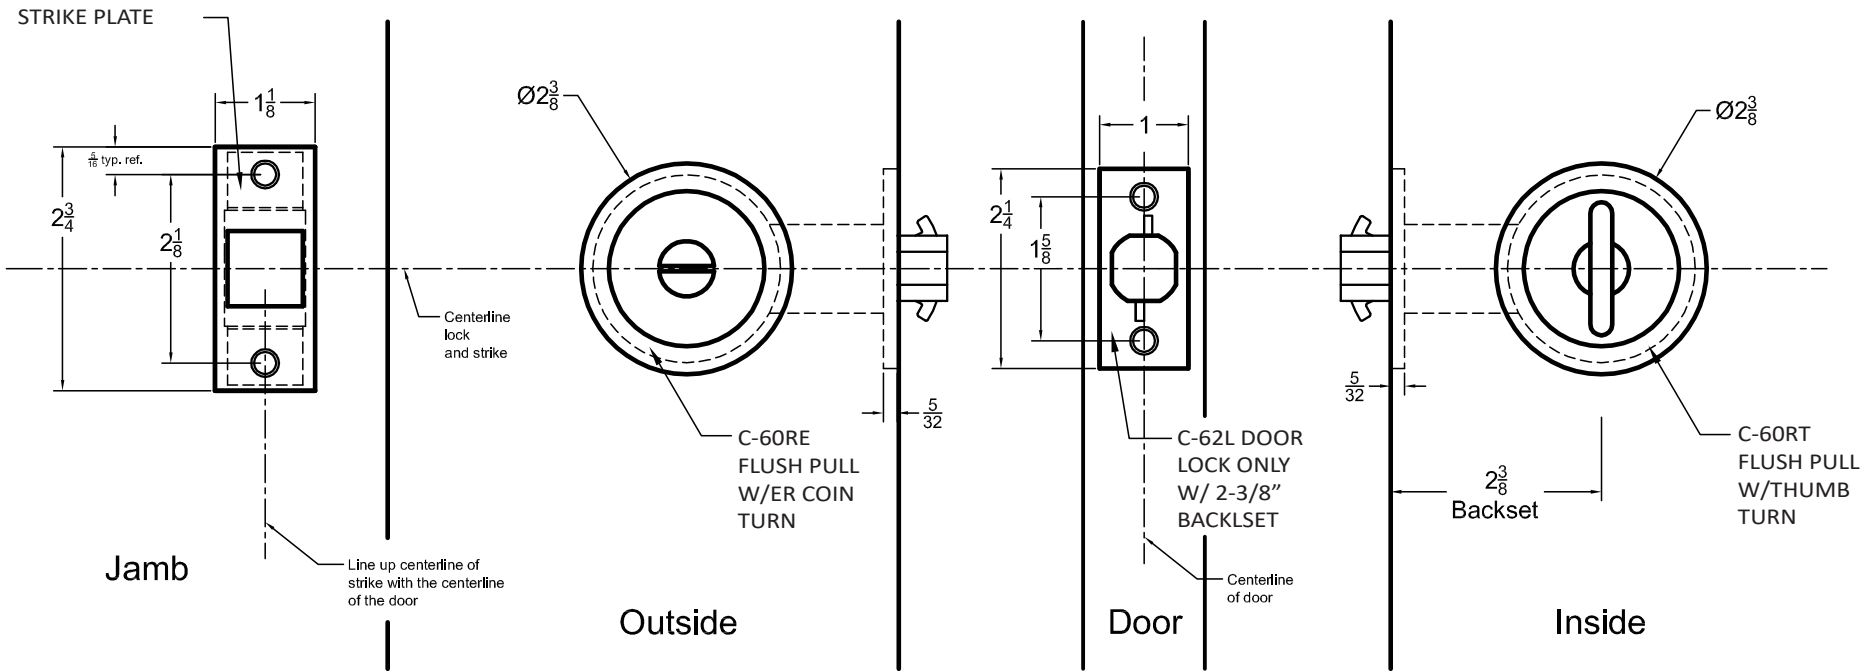

C-62L-RET LOCK SET C/W C-60RE & C-60RT ROUND FLUSH PULLS

PRODUCT DETAIL

* C-62L-RET lockset is set up to work for both 1-3/8" and 1-3/4" thick doors. For other door thicknesses, please contact customer service for special applications. To use the C-60RE & C-60RT flush pulls on a 1-3/8" thick door, the thru-bolted post on each flush pull are supplied with a notch that allows for shortening its length for 1-3/8" thick doors. Twist off or cut with hack saw.