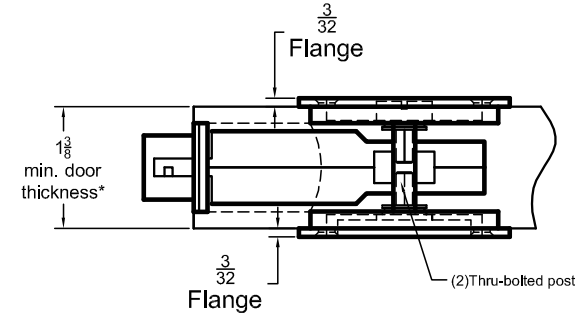

C-62L-RET LOCK SET C/W C-60RE & C-60RT ROUND FLUSH PULLS

PRODUCT DETAIL

* C-62L-RET lockset is set up to work for both 1-3/8" and 1-3/4" thick doors. For other door thicknesses, please contact customer service for special applications. To use the C-60RE & C-60RT flush pulls on a 1-3/8" thick door, the thru-bolted post on each flush pull are supplied with a notch that allows for shortening its length for 1-3/8" thick doors. Twist off or cut with hack saw.

CAN BE USED WITH C-61 EDGE PULL.
SEE RESPECTIVE INSTRUCTION SHEET FOR DETAILS ON THE C-61 EDGE PULL.

K.N. CROWDER MFG. INC.
1220 BURLOAK DRIVE
BURLINGTON, ONTARIO, CANADA, L7L 6B3
TOLL-FREE PHONE: 1-866-999-1KNC (1562)
TOLL-FREE FAX: 1-800-567-0123