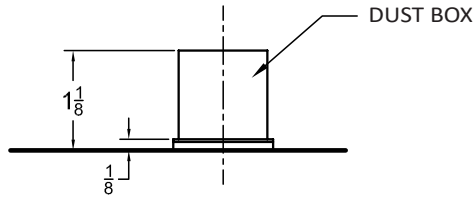

C-62L-RET LOCK SET C/W C-60RE & C-60RT ROUND FLUSH PULLS

PRODUCT DETAIL

* C-62L-RET lockset is set up to work for both 1-3/8" and 1-3/4" thick doors. For other door thicknesses, please contact customer service for special applications. To use the C-60RE & C-60RT flush pulls on a 1-3/8" thick door, the thru-bolted post on each flush pull are supplied with a notch that allows for shortening its length for 1-3/8" thick doors. Twist off or cut with hack saw.

CAN BE USED WITH C-61 EDGE PULL.
SEE RESPECTIVE INSTRUCTION SHEET FOR DETAILS ON THE C-61 EDGE PULL.

K.N. CROWDER MFG. INC.
1220 BURLOAK DRIVE
BURLINGTON, ONTARIO, CANADA, L7L 6B3
TOLL-FREE PHONE: 1-866-999-1KNC (1562)
TOLL-FREE FAX: 1-800-567-0123