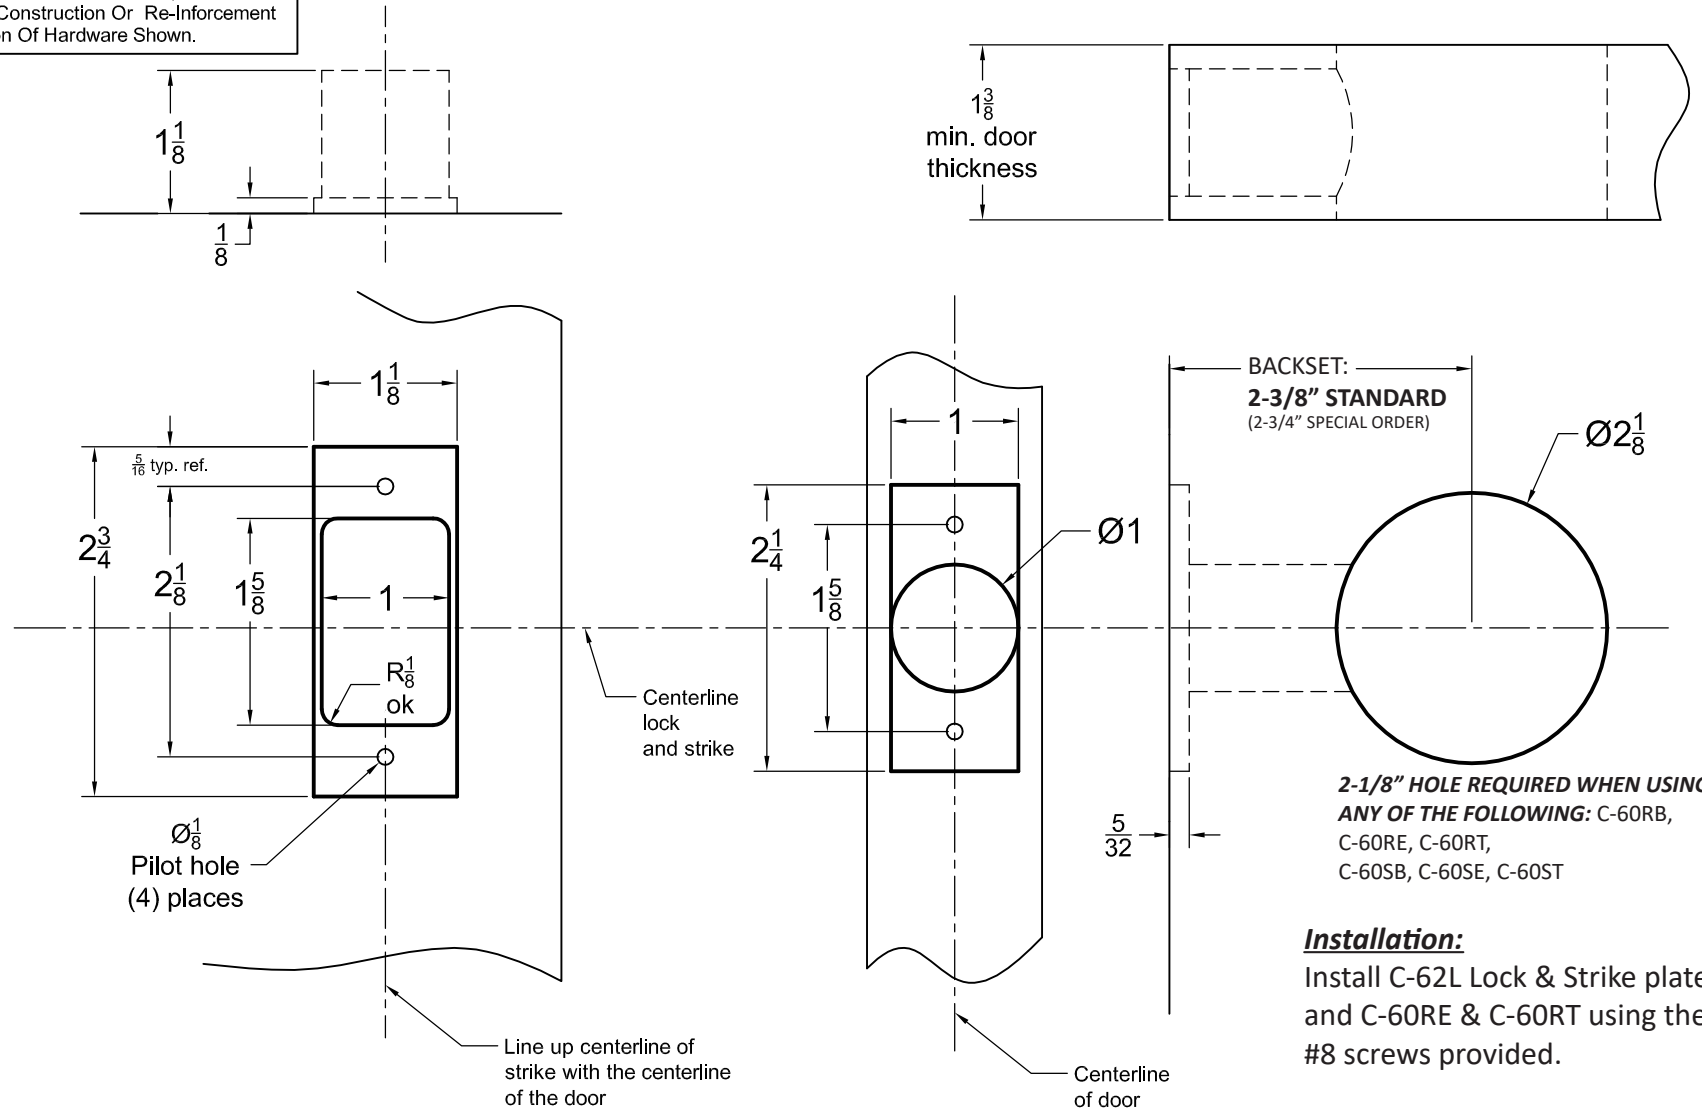

C-62L-RET LOCK SET C/W C-60RE & C-60RT ROUND FLUSH PULLS

PRODUCT DETAIL

* C-62L-RET lockset is set up to work for both 1-3/8" and 1-3/4" thick doors. For other door thicknesses, please contact customer service for special applications. To use the C-60RE & C-60RT flush pulls on a 1-3/8" thick door, the thru-bolted post on each flush pull are supplied with a notch that allows for shortening its length for 1-3/8" thick doors. Twist off or cut with hack saw.

© 2018 K.N. CROWDER MFG. INC. All Rights Reserved.

C-62L-RET LOCK SET C/W C-60RE & C-60RT ROUND FLUSH PULLS

DOOR PREP TEMPLATE

Responsibility:

Door And Frame Manufacturers Are Responsible For Providing Adequate Construction Or Re-Inforcement For Proper Installation Of Hardware Shown.