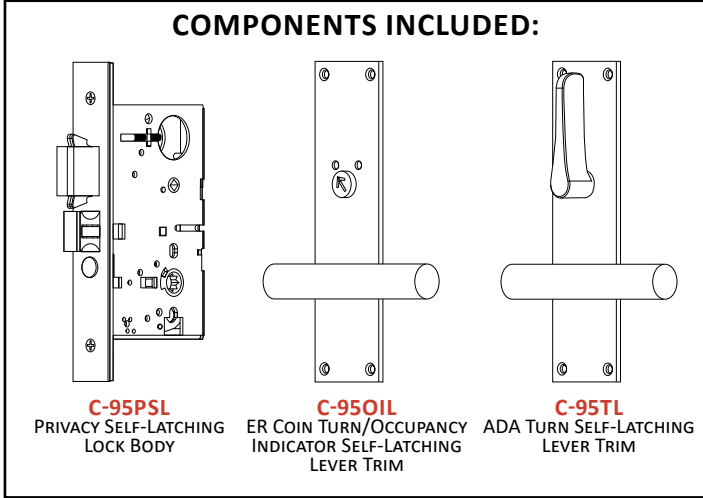

C-95SL-OIHL SELF-LATCHING BARRIER FREE PRIVACY COMPLETE LOCK & PULLS SET

ADA REQUIREMENT INSTRUCTION SHEET

SUITABLE FOR 1-3/4" THICK DOORS ONLY

SPECIFICATIONS:

- CASE:** HEAVY GAUGE WROUGHT
- ARMOR FRONT:** BRASS, BRONZE, STAINLESS
- DEAD BOLT:** 1/2" THICK X 5/8" HIGH X 1" THROW
- PULL:** 1/4" THICK X 1-1/2" HIGH X 7/8" SWINGOUT

NOT TO SCALE

C-95SL-OIHL SELF-LATCHING BARRIER FREE PRIVACY COMPLETE LOCK & PULLS SET

DOOR PREP TEMPLATE

SUITABLE FOR 1-3/4" THICK DOORS ONLY