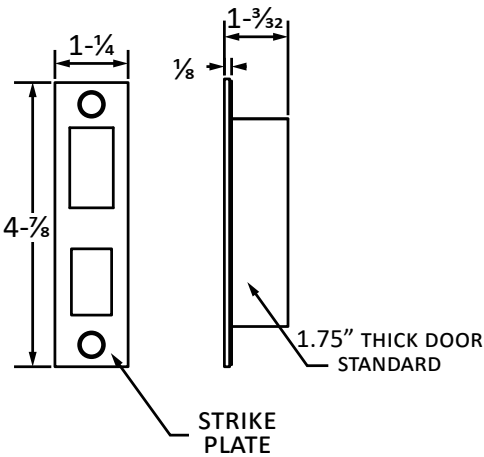

C-95SL-OIHL SELF-LATCHING BARRIER FREE PRIVACY COMPLETE LOCK & PULLS SET

ADA REQUIREMENT INSTRUCTION SHEET

SUITABLE FOR 1-3/4" THICK DOORS ONLY

SPECIFICATIONS:

- CASE:** HEAVY GAUGE WROUGHT
- ARMOR FRONT:** BRASS, BRONZE, STAINLESS
- DEAD BOLT:** 1/2" THICK X 5/8" HIGH X 1" THROW
- PULL:** 1/4" THICK X 1-1/2" HIGH X 7/8" SWINGOUT

NOT TO SCALE

C-95SL-OIHL SELF-LATCHING BARRIER FREE PRIVACY COMPLETE LOCK & PULLS SET

DOOR PREP TEMPLATE

SUITABLE FOR 1-3/4" THICK DOORS ONLY