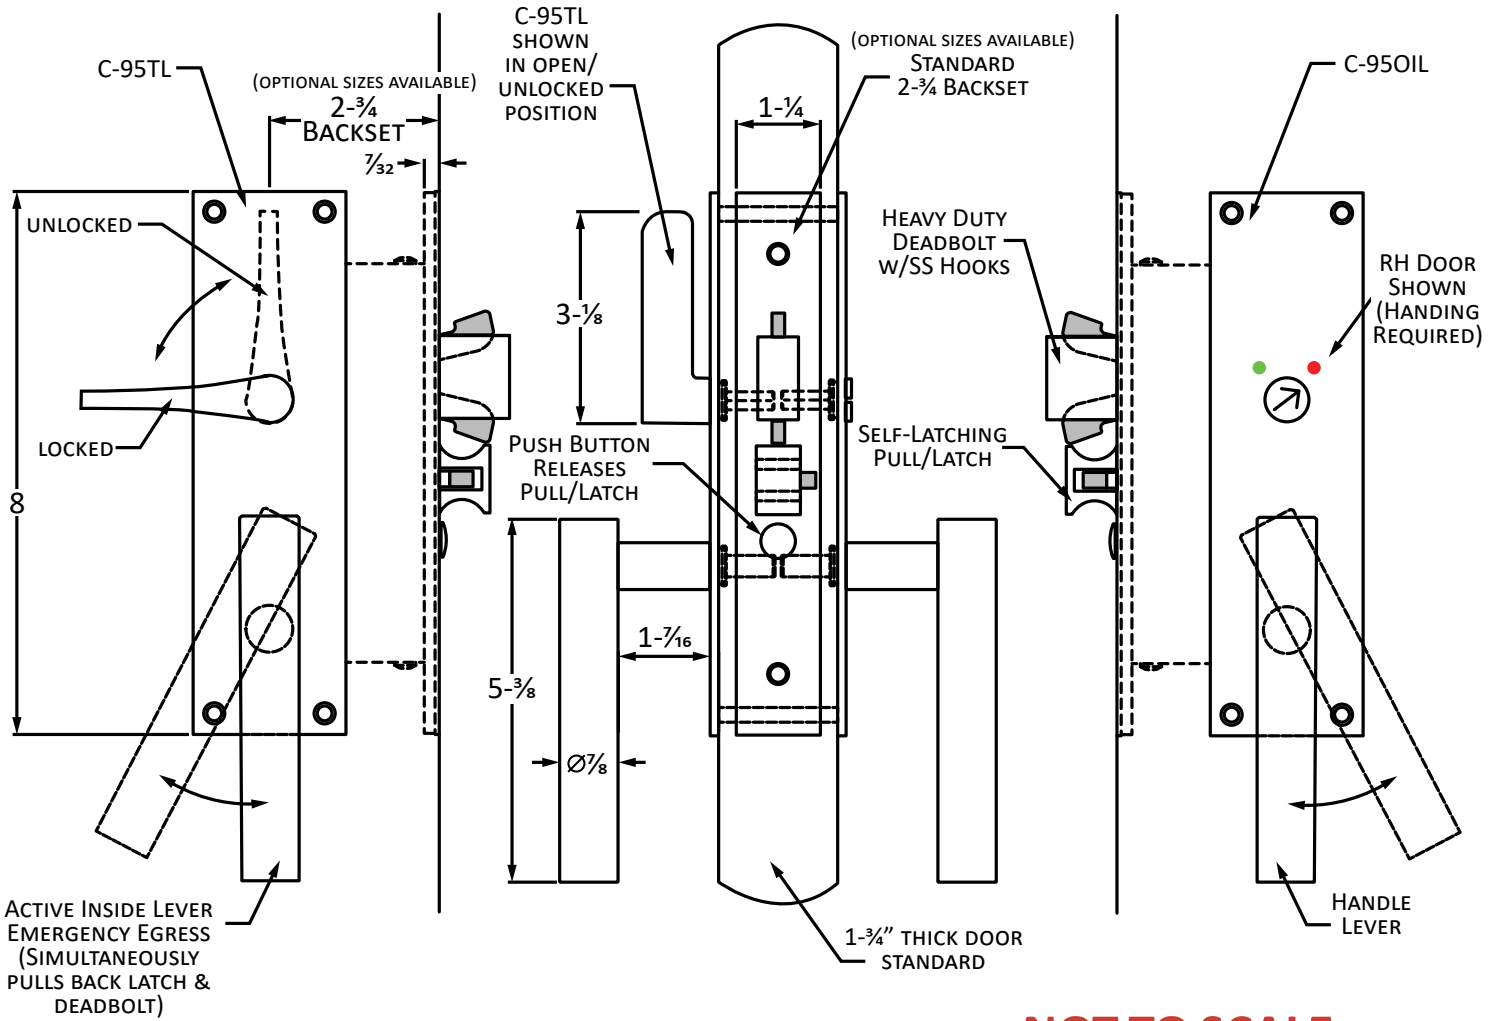

C-95SL-OIHL SELF-LATCHING BARRIER FREE PRIVACY COMPLETE LOCK & PULLS SET

ADA REQUIREMENT INSTRUCTION SHEET

SUITABLE FOR 1-3/4" THICK DOORS ONLY

SPECIFICATIONS:

- CASE:** HEAVY GAUGE WROUGHT
- ARMOR FRONT:** BRASS, BRONZE, STAINLESS
- DEAD BOLT:** 1/2" THICK X 5/8" HIGH X 1" THROW
- PULL:** 1/4" THICK X 1-1/2" HIGH X 7/8" SWINGOUT

NOT TO SCALE

C-95SL-OIHL SELF-LATCHING BARRIER FREE PRIVACY COMPLETE LOCK & PULLS SET

DOOR PREP TEMPLATE

SUITABLE FOR 1-3/4" THICK DOORS ONLY