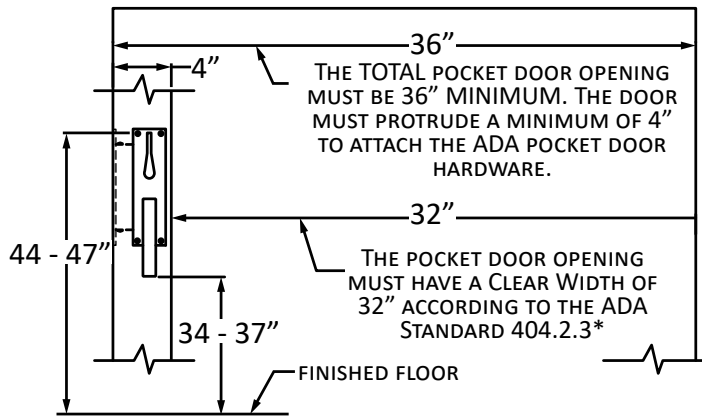

C-95SL-OIHL SELF-LATCHING BARRIER FREE PRIVACY COMPLETE LOCK & PULLS SET

ADA REQUIREMENT INSTRUCTION SHEET

SUITABLE FOR 1-3/4" THICK DOORS ONLY

SPECIFICATIONS:

- CASE:** HEAVY GAUGE WROUGHT
- ARMOR FRONT:** BRASS, BRONZE, STAINLESS
- DEAD BOLT:** 1/2" THICK X 5/8" HIGH X 1" THROW
- PULL:** 1/4" THICK X 1-1/2" HIGH X 7/8" SWINGOUT

NOT TO SCALE

C-95SL-OIHL SELF-LATCHING BARRIER FREE PRIVACY COMPLETE LOCK & PULLS SET

DOOR PREP TEMPLATE

SUITABLE FOR 1-3/4" THICK DOORS ONLY