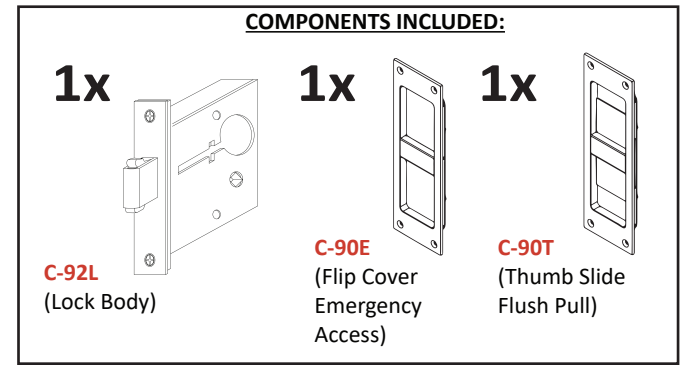

# C-92L-ET PRIVACY LOCK SET

## DOOR PREP TEMPLATE

SUITABLE FOR 1-3/8" UP TO 2-1/4" THICK DOORS

### SPECIFICATIONS:

CASE: Heavy Gauge Wrought  
 ARMOR FRONT: Brass, Bronze, Stainless  
 DEAD BOLT: 1/2" Thick x 1-7/32" High x 1" Throw  
 THUMB TURN HUB: 3/16" On the Diamond

**K.N. CROWDER MFG. INC.**  
 1220 BURLOAK DRIVE  
 BURLINGTON, ONTARIO, CANADA, L7L 6B3  
 TOLL-FREE PHONE: 1-866-999-1KNC (1562)  
 TOLL-FREE FAX: 1-800-567-0123