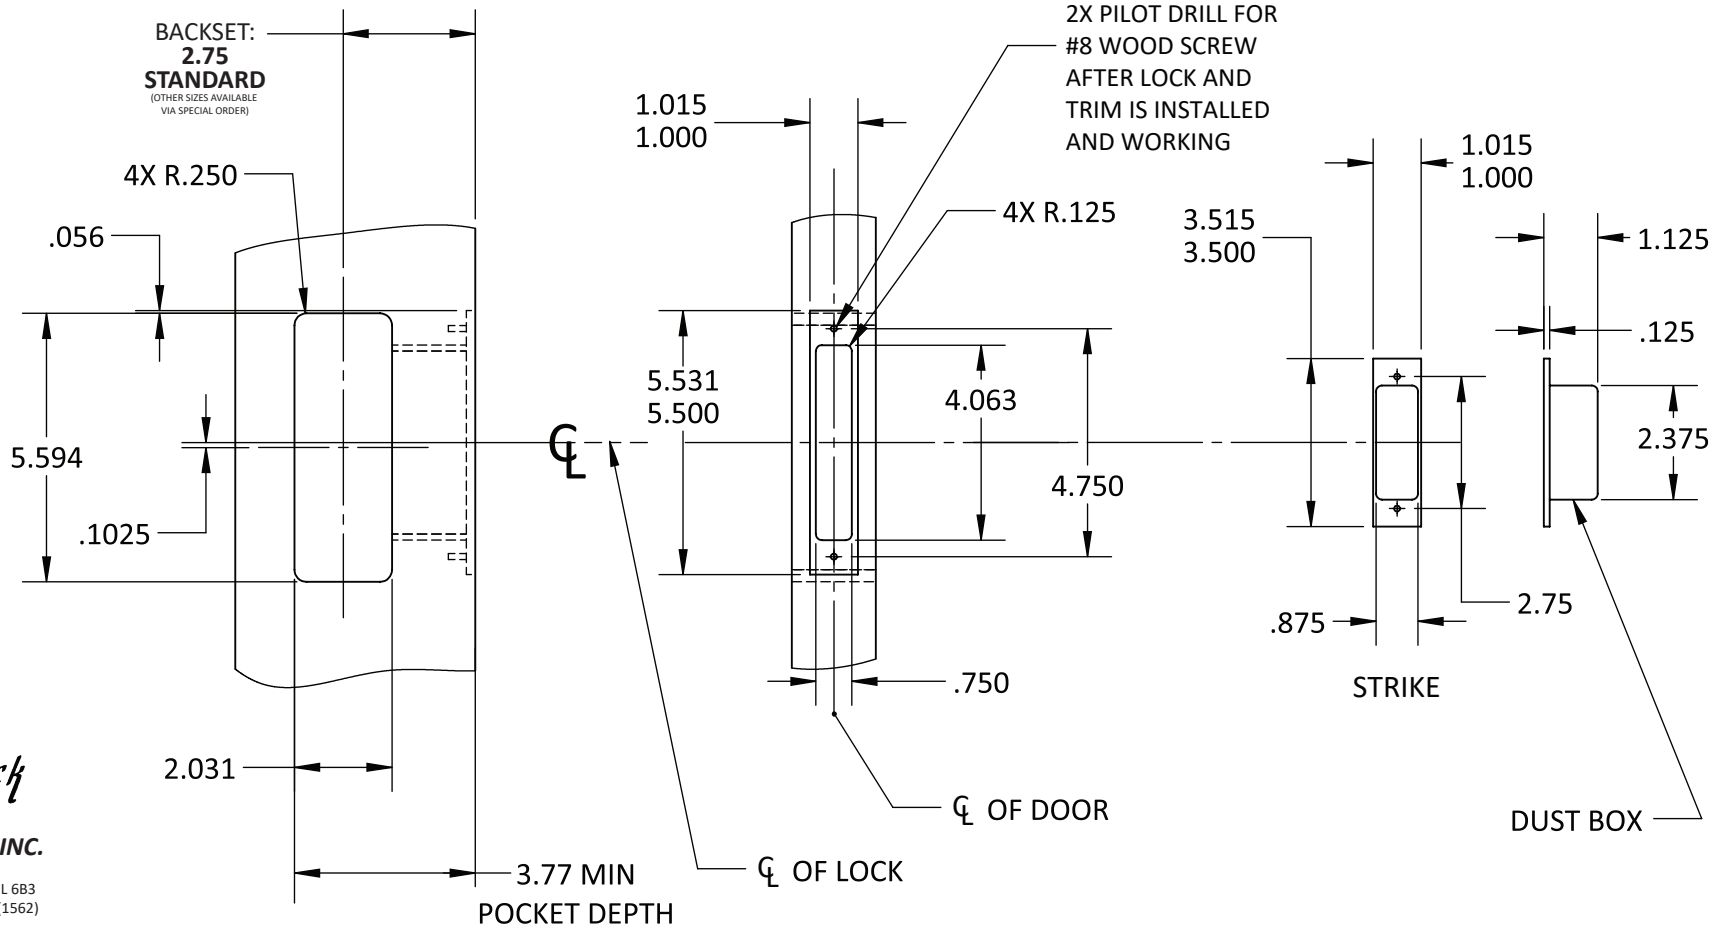

# C-92L-ET PRIVACY LOCK SET

## DOOR PREP TEMPLATE

SUITABLE FOR 1-3/8" UP TO 2-1/4" THICK DOORS

### SPECIFICATIONS:

CASE: Heavy Gauge Wrought  
 ARMOR FRONT: Brass, Bronze, Stainless  
 DEAD BOLT: 1/2" Thick x 1-7/32" High x 1" Throw  
 THUMB TURN HUB: 3/16" On the Diamond

**K.N. CROWDER MFG. INC.**  
 1220 BURLOAK DRIVE  
 BURLINGTON, ONTARIO, CANADA, L7L 6B3  
 TOLL-FREE PHONE: 1-866-999-1KNC (1562)  
 TOLL-FREE FAX: 1-800-567-0123