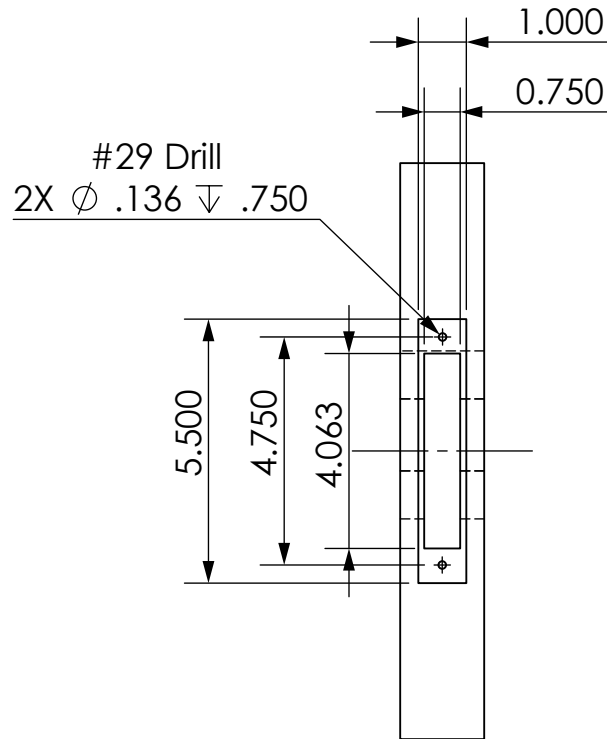

C-80L-ET PRIVACY LOCK SET

DOOR PREP TEMPLATE

SUITABLE FOR 1-3/8" UP TO 1-3/4" THICK DOORS

SPECIFICATIONS:

- CASE:** HEAVY GAUGE WROUGHT
- ARMOR FRONT:** BRASS, BRONZE, STAINLESS
- DEAD BOLT:** 1/2" THICK X 5/8" HIGH X 1" THROW
- PULL:** 1/4" THICK X 1-1/2" HIGH X 7/8" SWINGOUT
- THUMB TURN HUB:** 3/16" ON THE DIAMOND
- CAM:** SEE DETAILS OF CAM REQUIRED FOR CYLINDERS USED WITH THE C-80L LOCK & PULL

NOT TO SCALE

K.N. CROWDER MFG. INC.
1220 BURLOAK DRIVE
BURLINGTON, ONTARIO
L7L 6B3 CANADA

K.N. CROWDER. INC.
210 EIGHTH STREET SOUTH
LEWISTON, NEW YORK
14092 U.S.A.

TOLL-FREE PHONE: 1-866-999-1KNC (1562)
WEBSITE: www.kncrowder.com
EMAIL: customerservice@kncrowder.com
© 2020 K.N. CROWDER MFG. INC. All Rights Reserved.