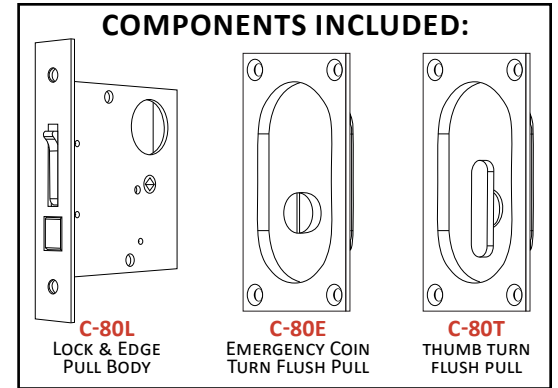

C-80L-ET PRIVACY LOCK SET

DOOR PREP TEMPLATE

SUITABLE FOR 1-3/8" UP TO 1-3/4" THICK DOORS

SPECIFICATIONS:

- CASE:** HEAVY GAUGE WROUGHT
- ARMOR FRONT:** BRASS, BRONZE, STAINLESS
- DEAD BOLT:** 1/2" THICK X 5/8" HIGH X 1" THROW
- PULL:** 1/4" THICK X 1-1/2" HIGH X 7/8" SWINGOUT
- THUMB TURN HUB:** 3/16" ON THE DIAMOND
- CAM:** SEE DETAILS OF CAM REQUIRED FOR CYLINDERS USED WITH THE C-80L LOCK & PULL