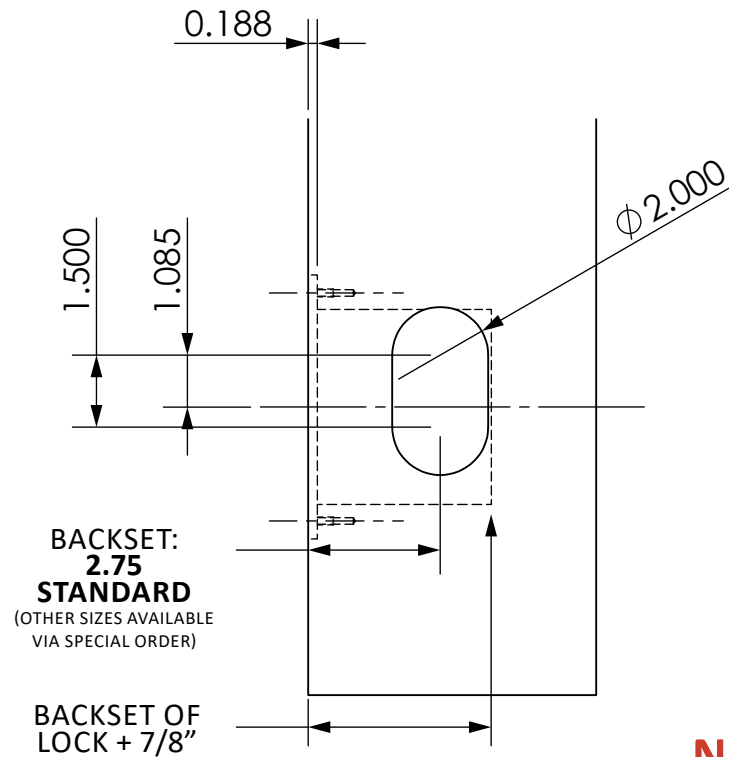

C-80L-ET PRIVACY LOCK SET

DOOR PREP TEMPLATE

SUITABLE FOR 1-3/8" UP TO 1-3/4" THICK DOORS

SPECIFICATIONS:

- CASE:** HEAVY GAUGE WROUGHT
- ARMOR FRONT:** BRASS, BRONZE, STAINLESS
- DEAD BOLT:** 1/2" THICK X 5/8" HIGH X 1" THROW
- PULL:** 1/4" THICK X 1-1/2" HIGH X 7/8" SWINGOUT
- THUMB TURN HUB:** 3/16" ON THE DIAMOND
- CAM:** SEE DETAILS OF CAM REQUIRED FOR CYLINDERS USED WITH THE C-80L LOCK & PULL

NOT TO SCALE

K.N. CROWDER MFG. INC.
1220 BURLOAK DRIVE
BURLINGTON, ONTARIO
L7L 6B3 CANADA

K.N. CROWDER. INC.
210 EIGHTH STREET SOUTH
LEWISTON, NEW YORK
14092 U.S.A.

TOLL-FREE PHONE: 1-866-999-1KNC (1562)
WEBSITE: www.kncrowder.com
EMAIL: customerservice@kncrowder.com
© 2020 K.N. CROWDER MFG. INC. All Rights Reserved.