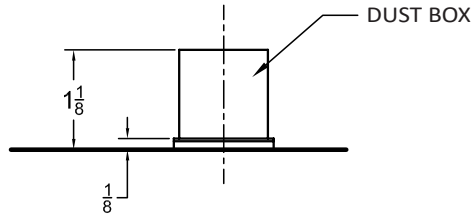

C-62L-SET LOCK SET C/W C-60RE & C-60RT SQUARE FLUSH PULLS

PRODUCT DETAIL

* C-62L-SET lockset is set up to work for both 1-3/8" and 1-3/4" thick doors. For other door thicknesses, please contact customer service for special applications. To use the C-60SE & C-60ST flush pulls on a 1-3/8" thick door, the thru-bolted post on each flush pull are supplied with a notch that allows for shortening its length for 1-3/8" thick doors. Twist off or cut with hack saw.

CAN BE USED WITH C-61 EDGE PULL.
SEE RESPECTIVE INSTRUCTION SHEET FOR DETAILS ON THE C-61 EDGE PULL.

K.N. CROWDER MFG. INC.
1220 BURLOAK DRIVE
BURLINGTON, ONTARIO, CANADA, L7L 6B3
TOLL-FREE PHONE: 1-866-999-1KNC (1562)
TOLL-FREE FAX: 1-800-567-0123