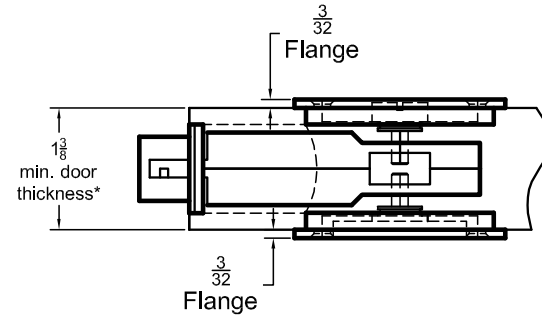

C-62L-SET LOCK SET C/W C-60RE & C-60RT SQUARE FLUSH PULLS

PRODUCT DETAIL

* C-62L-SET lockset is set up to work for both 1-3/8" and 1-3/4" thick doors. For other door thicknesses, please contact customer service for special applications. To use the C-60SE & C-60ST flush pulls on a 1-3/8" thick door, the thru-bolted post on each flush pull are supplied with a notch that allows for shortening its length for 1-3/8" thick doors. Twist off or cut with hack saw.

CAN BE USED WITH C-61 EDGE PULL.
SEE RESPECTIVE INSTRUCTION SHEET FOR DETAILS ON THE C-61 EDGE PULL.

K.N. CROWDER MFG. INC.
1220 BURLOAK DRIVE
BURLINGTON, ONTARIO, CANADA, L7L 6B3
TOLL-FREE PHONE: 1-866-999-1KNC (1562)
TOLL-FREE FAX: 1-800-567-0123