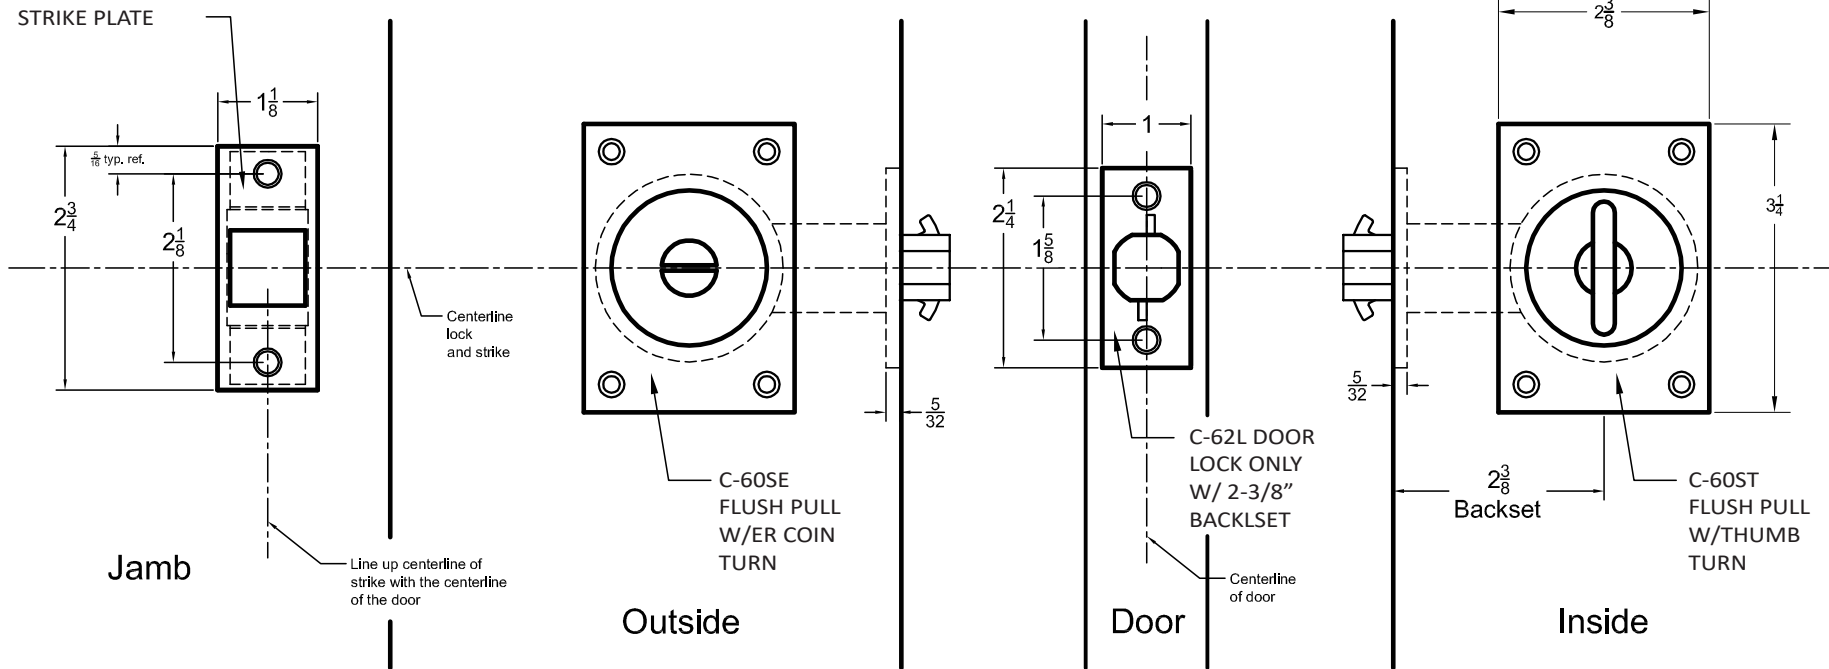

C-62L-SET LOCK SET C/W C-60RE & C-60RT SQUARE FLUSH PULLS

PRODUCT DETAIL

* C-62L-SET lockset is set up to work for both 1-3/8" and 1-3/4" thick doors. For other door thicknesses, please contact customer service for special applications. To use the C-60SE & C-60ST flush pulls on a 1-3/8" thick door, the thru-bolted post on each flush pull are supplied with a notch that allows for shortening its length for 1-3/8" thick doors. Twist off or cut with hack saw.