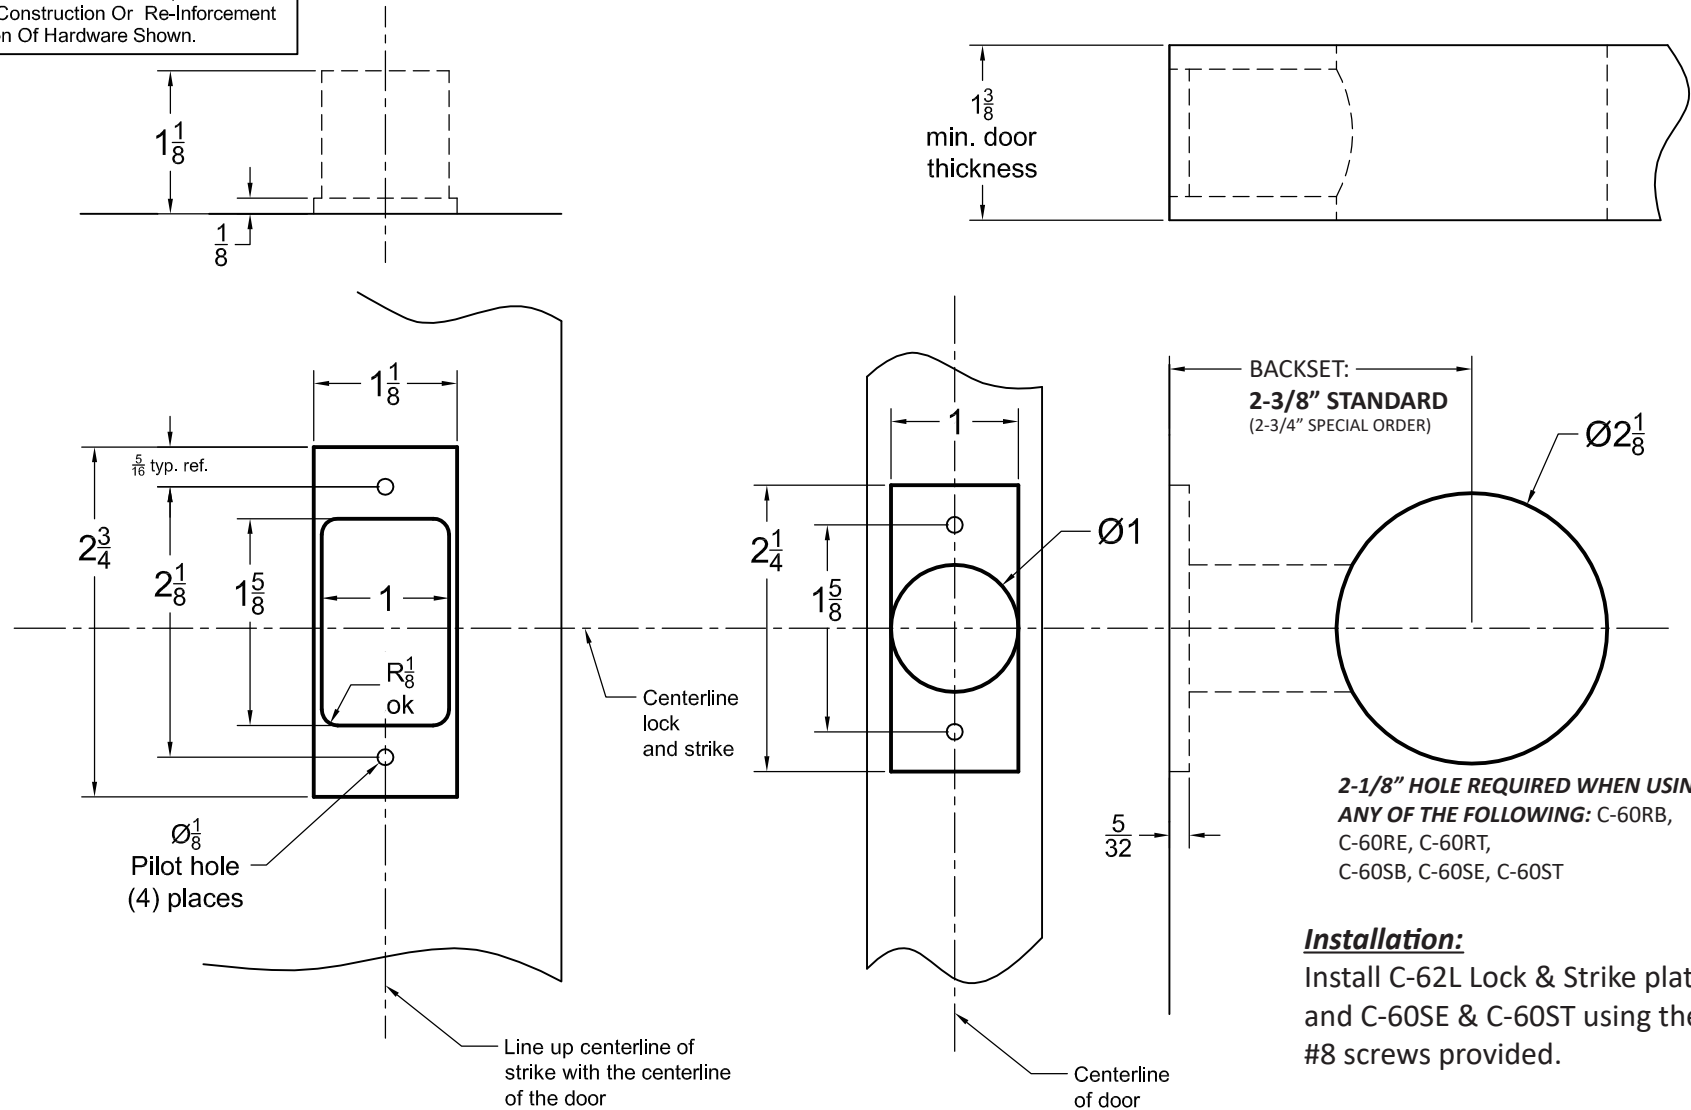

C-62L-SET LOCK SET C/W C-60RE & C-60RT SQUARE FLUSH PULLS

PRODUCT DETAIL

* C-62L-SET lockset is set up to work for both 1-3/8" and 1-3/4" thick doors. For other door thicknesses, please contact customer service for special applications. To use the C-60SE & C-60ST flush pulls on a 1-3/8" thick door, the thru-bolted post on each flush pull are supplied with a notch that allows for shortening its length for 1-3/8" thick doors. Twist off or cut with hack saw.

2-1/8" HOLE REQUIRED WHEN USING ANY OF THE FOLLOWING: C-60RB, C-60RE, C-60RT, C-60SB, C-60SE, C-60ST

Installation:
 Install C-62L Lock & Strike plate, and C-60SE & C-60ST using the (12) #8 screws provided.