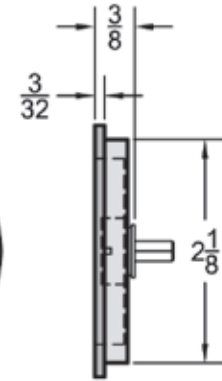

C-60 SERIES FLUSH PULL OPTIONS

PRODUCT DETAIL

SPECIFICATIONS:

MATERIAL: Solid Brass or Bronze
FINISH: As Required.

C-60R SERIES (ROUND) FLUSH PULLS

C-60RB - Round
Blank Flush Pull
(shown as a single)

C-60RBX2 - Round
Blank Flush Pulls
(shown as a set)

C-60RT - Round
Flush Pull with
Thumb Turn

C-60RE - Round
Flush Pull with
Emergency Coin Turn

C-60S SERIES (SQUARE) FLUSH PULLS

C-60SB - Square
Blank Flush Pulls

C-60ST - Square
Flush Pull with
Thumb Turn

C-60SE - Square
Flush Pull with
Emergency Coin Turn