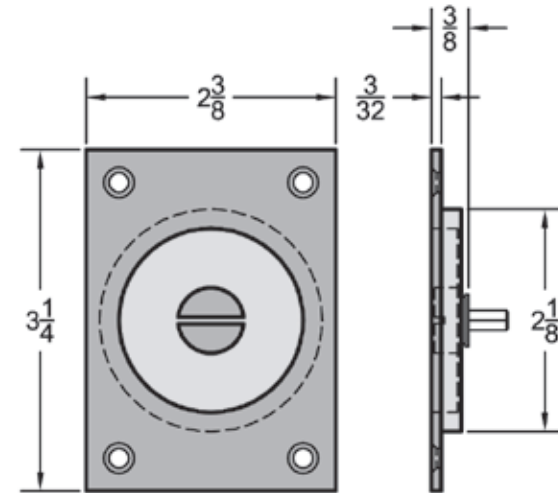

C-60 SERIES FLUSH PULL OPTIONS

PRODUCT DETAIL

SPECIFICATIONS:

MATERIAL: Solid Brass or Bronze
FINISH: As Required.

C-60R SERIES (ROUND) FLUSH PULLS

C-60RB - Round
Blank Flush Pull
(shown as a single)

C-60RBX2 - Round
Blank Flush Pulls
(shown as a set)

C-60RT - Round
Flush Pull with
Thumb Turn

C-60RE - Round
Flush Pull with
Emergency Coin Turn

C-60S SERIES (SQUARE) FLUSH PULLS

C-60SB - Square
Blank Flush Pulls

C-60ST - Square
Flush Pull with
Thumb Turn

C-60SE - Square
Flush Pull with
Emergency Coin Turn