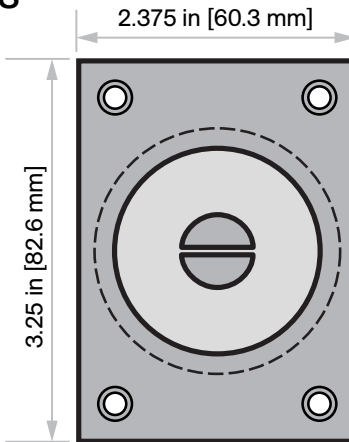

## Specifications

**Material:** Solid brass or bronze

**Finish:** As required

Not to scale

## C-60R Series (Round) Flush Pulls

**C-60RB**  
Round blank flush pull  
(shown as a single)

**C-60RBX2**  
Round Blank Flush Pulls (shown as a set)

**C-60RT**  
Round Flush Pull with  
Thumb Turn

**C-60RE**  
Round Flush Pull with  
Emergency Coin Turn

## C-60S Series (Square) Flush Pulls

**C-60SB**  
Square Blank Flush Pulls

**C-60ST**  
Square Flush Pull with  
Thumb Turn

**C-60SE**  
Square Flush Pull with  
Emergency Coin Turn