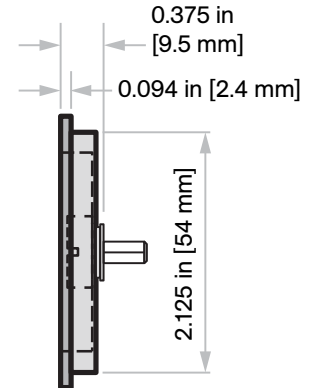

## Specifications

**Material:** Solid brass or bronze

**Finish:** As required

Not to scale

## C-60R Series (Round) Flush Pulls

**C-60RB**  
Round blank flush pull  
(shown as a single)

**C-60RBX2**  
Round Blank Flush Pulls (shown as a set)

**C-60RT**  
Round Flush Pull with  
Thumb Turn

**C-60RE**  
Round Flush Pull with  
Emergency Coin Turn

## C-60S Series (Square) Flush Pulls

**C-60SB**  
Square Blank Flush Pulls

**C-60ST**  
Square Flush Pull with  
Thumb Turn

**C-60SE**  
Square Flush Pull with  
Emergency Coin Turn