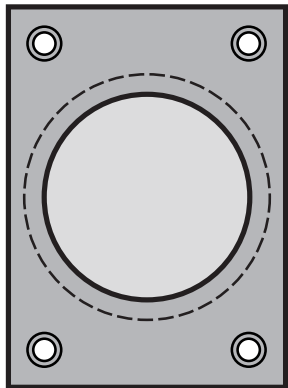

## Specifications

**Material:** Solid brass or bronze

**Finish:** As required

Not to scale

## C-60R Series (Round) Flush Pulls

**C-60RB**  
Round blank flush pull  
(shown as a single)

**C-60RBX2**  
Round Blank Flush Pulls (shown as a set)

**C-60RT**  
Round Flush Pull with  
Thumb Turn

**C-60RE**  
Round Flush Pull with  
Emergency Coin Turn

## C-60S Series (Square) Flush Pulls

**C-60SB**  
Square Blank Flush Pulls

**C-60ST**  
Square Flush Pull with  
Thumb Turn

**C-60SE**  
Square Flush Pull with  
Emergency Coin Turn