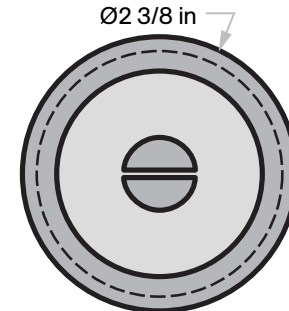

## Specifications

**Material:** Solid brass or bronze

**Finish:** As required

Not to scale

## C-60R Series (Round) Flush Pulls

**C-60RB**  
Round blank flush pull  
(shown as a single)

**C-60RBX2**  
Round Blank Flush Pulls (shown as a set)

**C-60RT**  
Round Flush Pull with  
Thumb Turn

**C-60RE**  
Round Flush Pull with  
Emergency Coin Turn

## C-60S Series (Square) Flush Pulls

**C-60SB**  
Square Blank Flush Pulls

**C-60ST**  
Square Flush Pull with  
Thumb Turn

**C-60SE**  
Square Flush Pull with  
Emergency Coin Turn