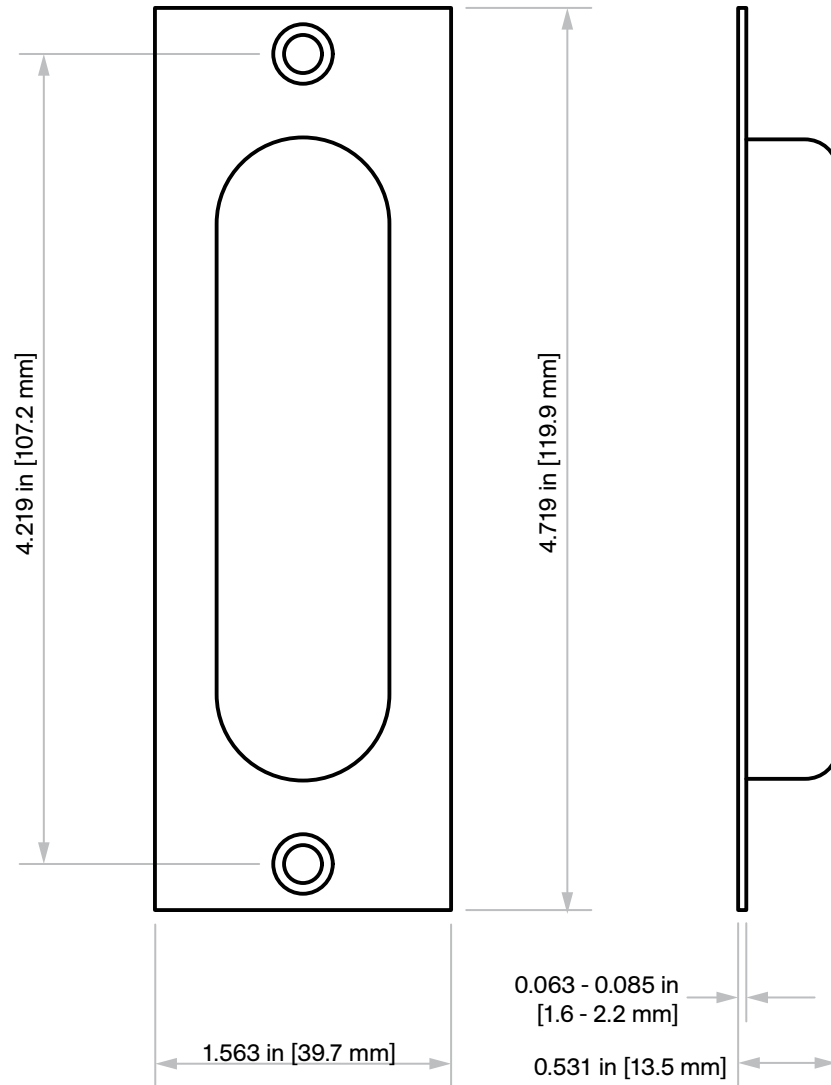

# C-71 Flush Pull

Installation Instructions

## Product Details

## Cut-Out Template