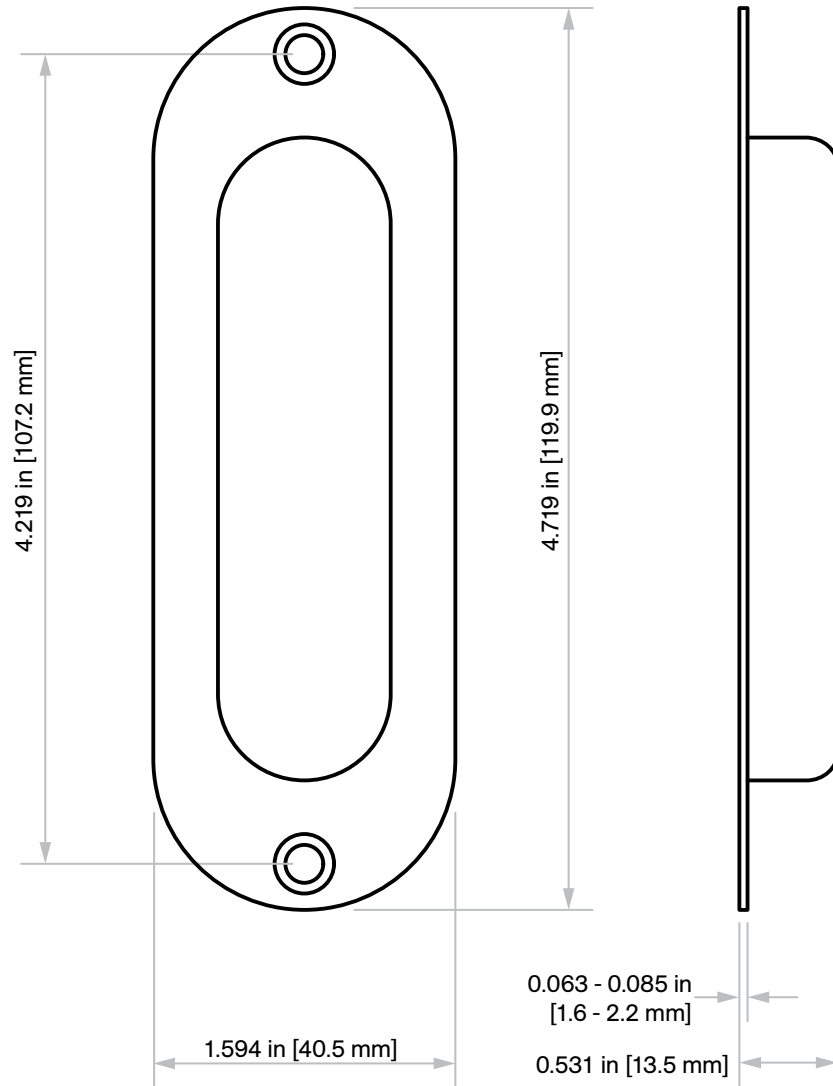

C-72 Oval Flush Pull

Installation Instructions

Product Details

Cut-Out Template