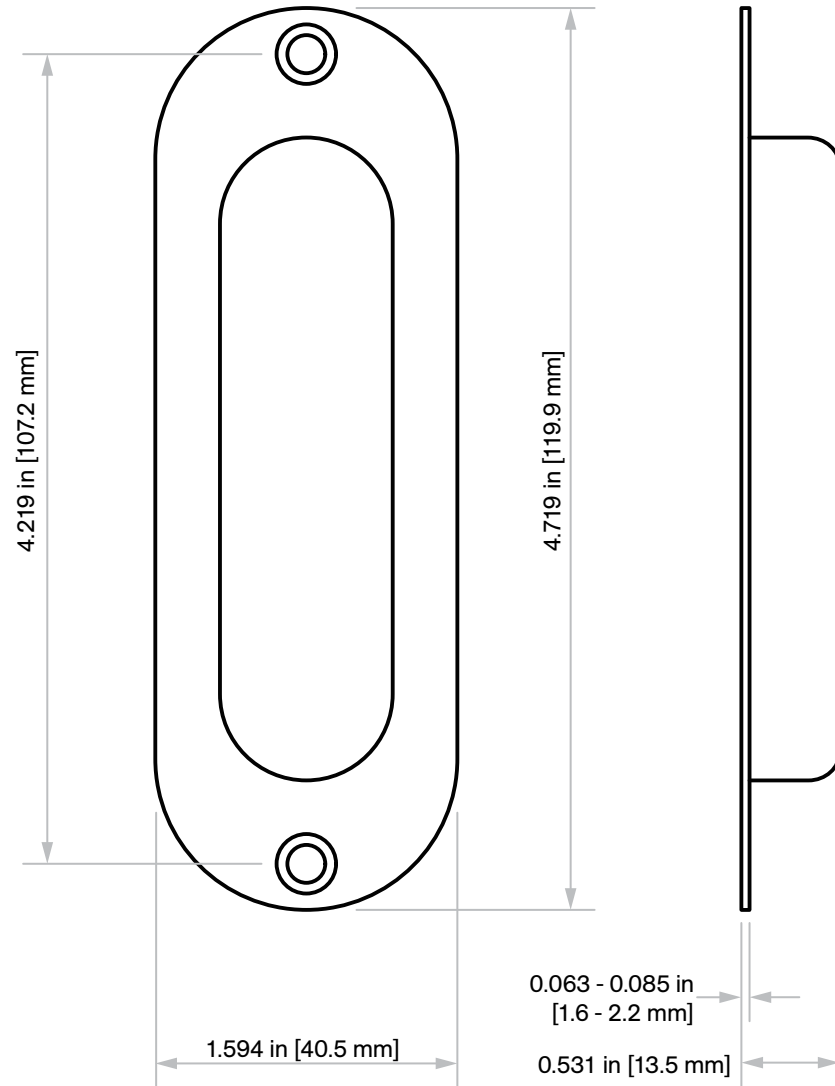

C-72 Flush Pull

Installation Instructions

Product Details

Cut-Out Template