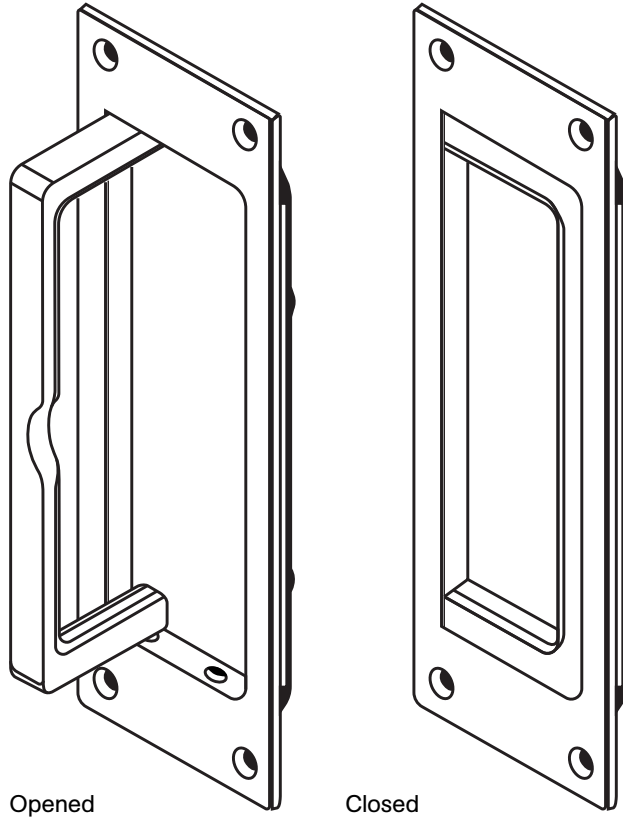

C-90BH Flush Pull

Template

Not to scale

Opened

Closed

C-90BH
Swing-Out Handle Flush Pull

For C-90BH Swing-Out Handle Flush Pull single use, door prep should be as follows:

2.031 in x 5.594 in x 0.375 in with corners at R1/4 in
[51.6 mm x 142.1 mm x 9.5 mm with corners at R6.4 mm]