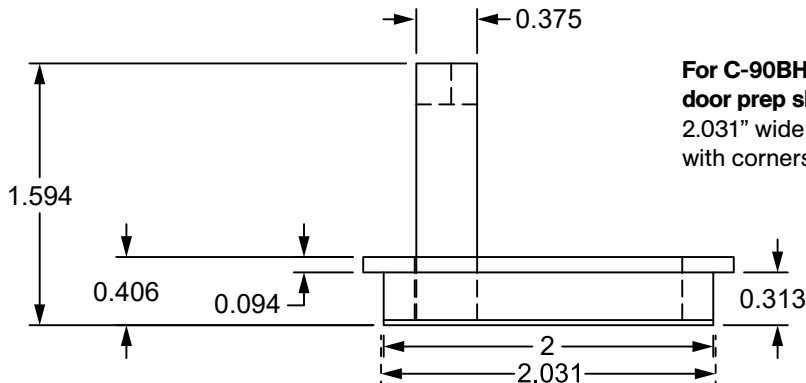

# C-90BH Flush Pull

## Template

**For C-90BH Blank Flush Pull single use, door prep should be as follows:**  
2.031" wide x 5.594" high x 0.375" deep with corners at 0.25" radius