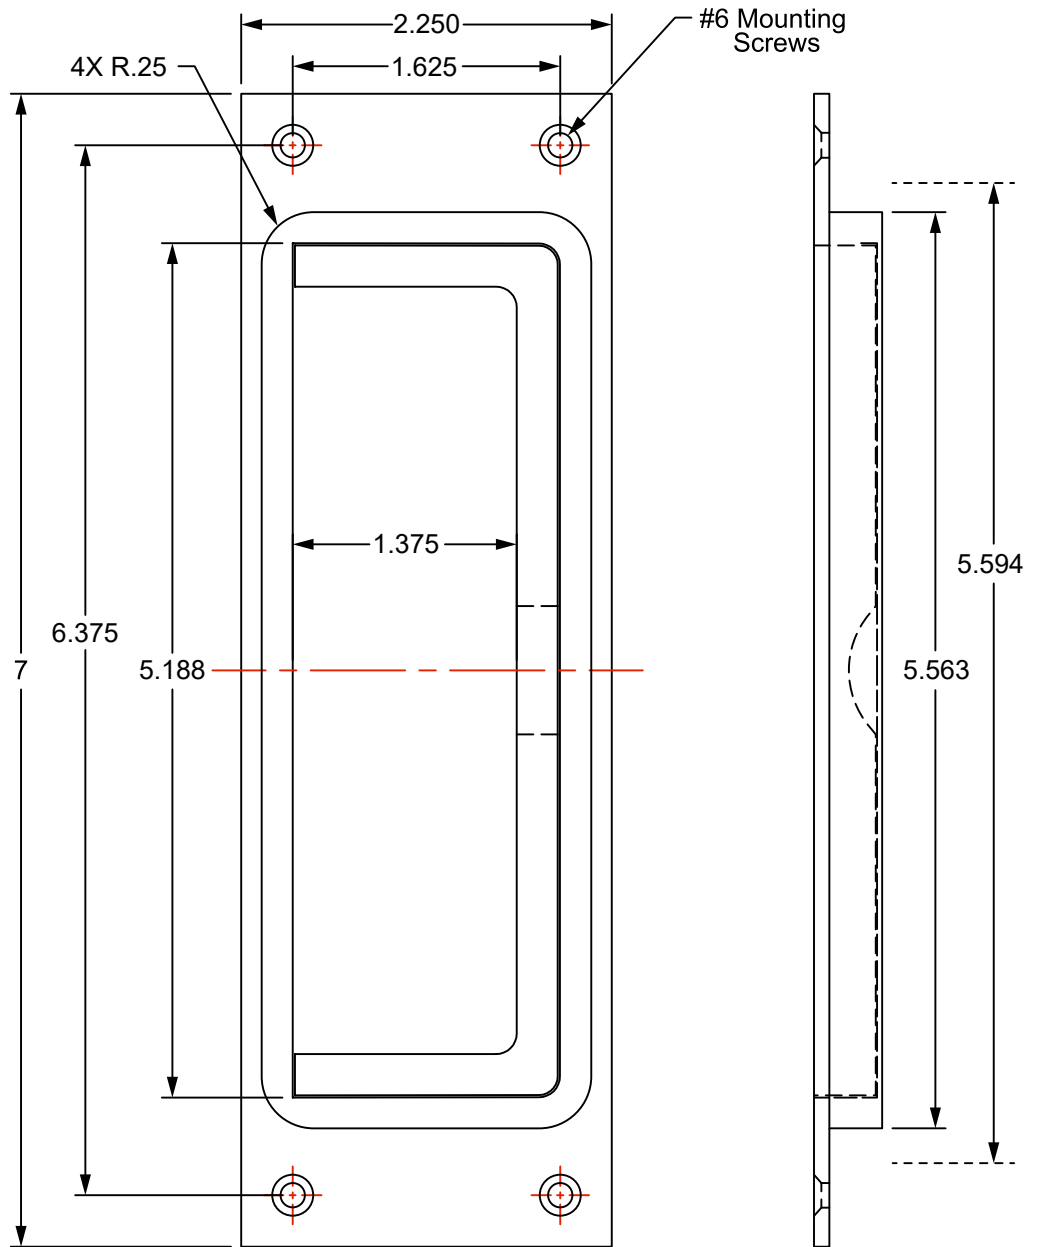

# C-90BH Flush Pull

## Template

**For C-90BH Blank Flush Pull single use, door prep should be as follows:**  
2.031" wide x 5.594" high x 0.375" deep with corners at 0.25" radius