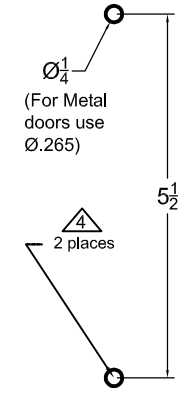

# C-90DP BACK TO BACK HANDLE PULLS

## PRODUCT DETAIL & INSTALLATION TEMPLATE

**COMPONENTS INCLUDED:**

**1x** 

C-90DP  
(Back toBack  
Handle Pulls)

**Notes:**

△ The holes for the C-90DP back to back pulls are meant to be very tight, the Installer can tap the cone head thru-bolts in place with a rubber mallet for wood doors.