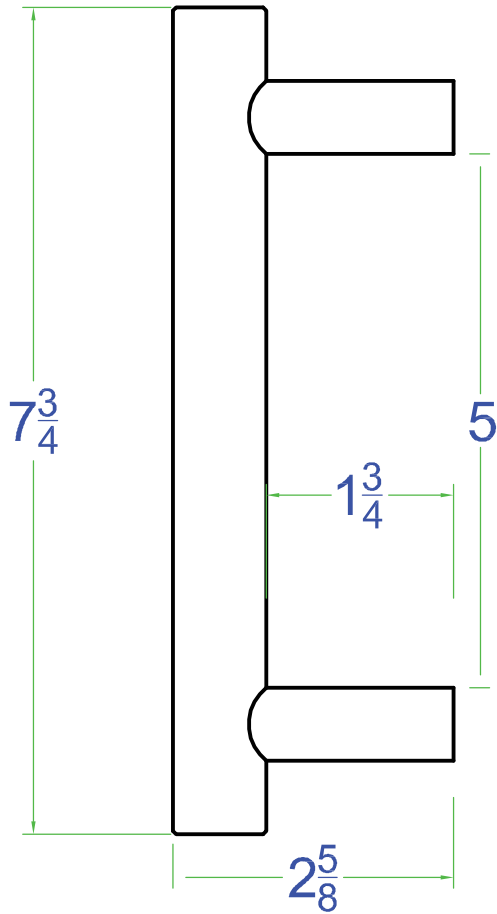

# C-90DP BACK TO BACK HANDLE PULLS

## PRODUCT DETAIL & INSTALLATION TEMPLATE

**COMPONENTS INCLUDED:**

**1x** 

C-90DP  
(Back toBack  
Handle Pulls)

**Notes:**

△ The holes for the C-90DP back to back pulls are meant to be very tight, the Installer can tap the cone head thru-bolts in place with a rubber mallet for wood doors.

**K.N. CROWDER MFG. INC.**

1220 BURLOAK DRIVE  
BURLINGTON, ONTARIO, CANADA, L7L 6B3  
TOLL-FREE PHONE: 1-866-999-1KNC (1562)  
TOLL-FREE FAX: 1-800-567-0123

WEBSITE: [www.kncrowder.com](http://www.kncrowder.com) --- EMAIL: [customerservice@kncrowder.com](mailto:customerservice@kncrowder.com)