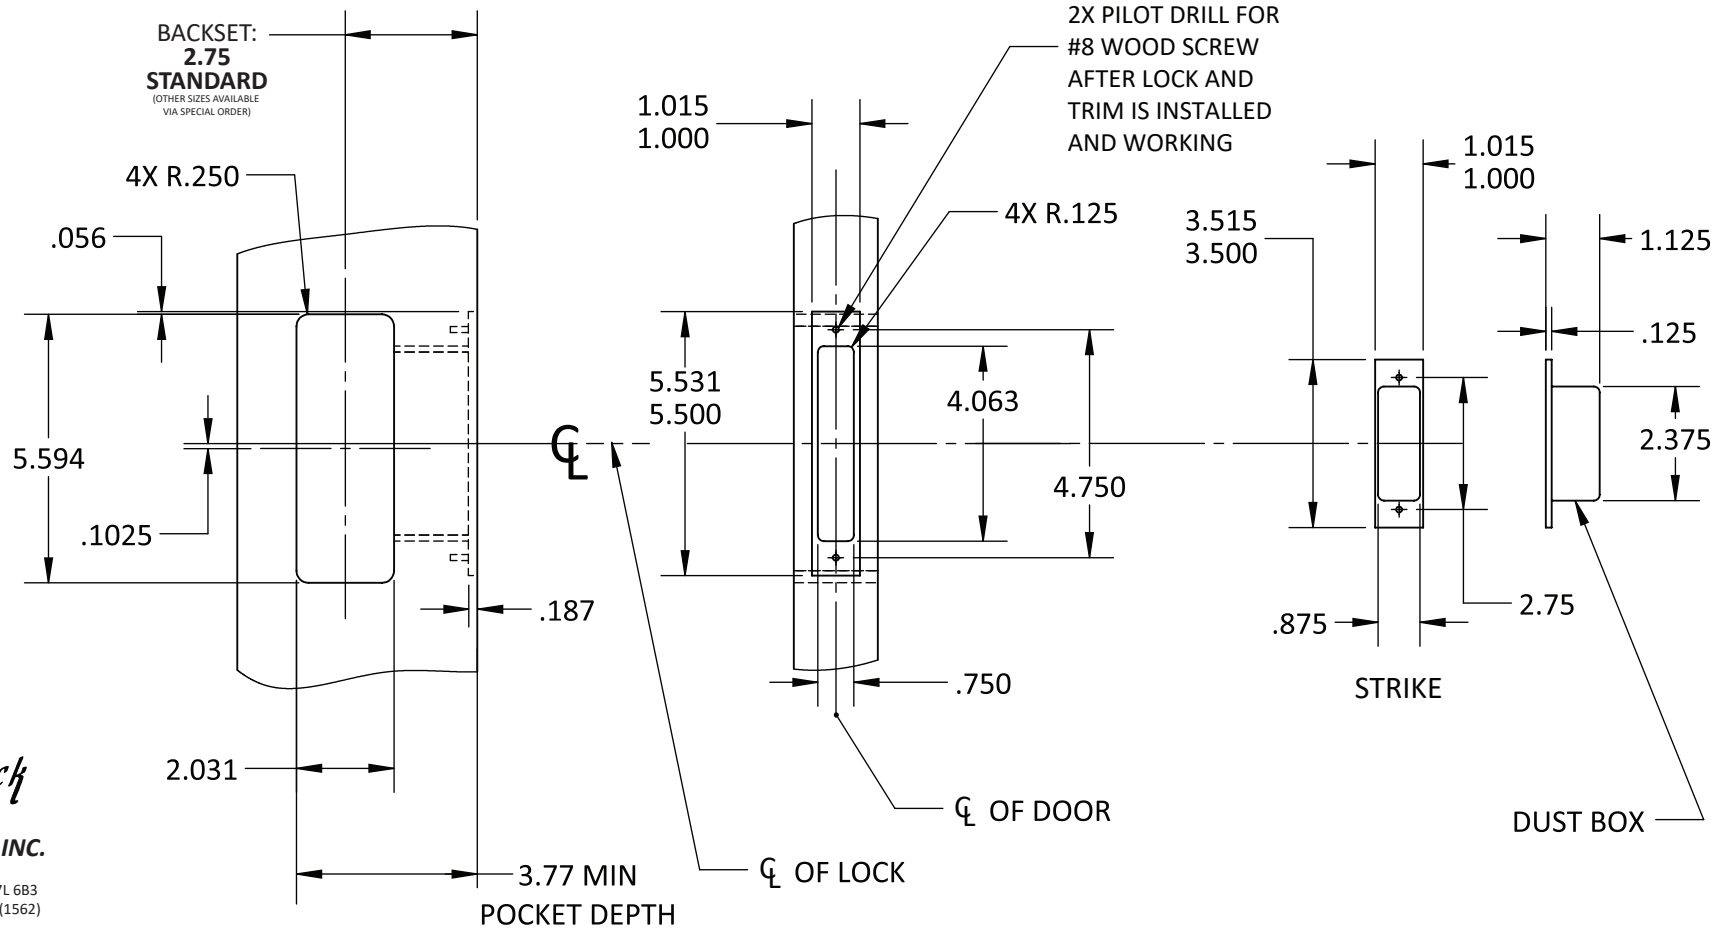

C-92L-ET PRIVACY LOCK SET

DOOR PREP TEMPLATE

SUITABLE FOR 1-3/8" UP TO 2-1/4" THICK DOORS

SPECIFICATIONS:

CASE: Heavy Gauge Wrought
 ARMOR FRONT: Brass, Bronze, Stainless
 DEAD BOLT: 1/2" Thick x 1-7/32" High x 1" Throw
 THUMB TURN HUB: 3/16" On the Diamond