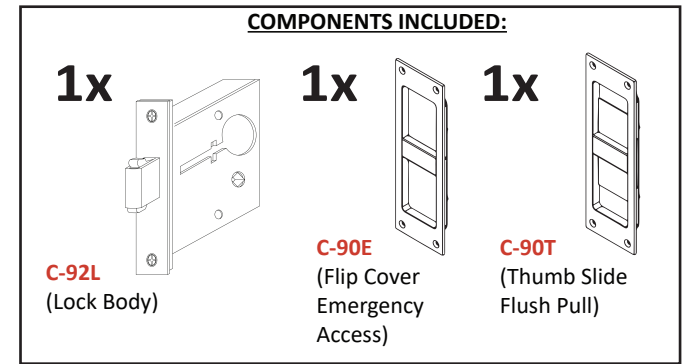

C-92L-ET PRIVACY LOCK SET

DOOR PREP TEMPLATE

SUITABLE FOR 1-3/8" UP TO 2-1/4" THICK DOORS

SPECIFICATIONS:

CASE: Heavy Gauge Wrought
 ARMOR FRONT: Brass, Bronze, Stainless
 DEAD BOLT: 1/2" Thick x 1-7/32" High x 1" Throw
 THUMB TURN HUB: 3/16" On the Diamond