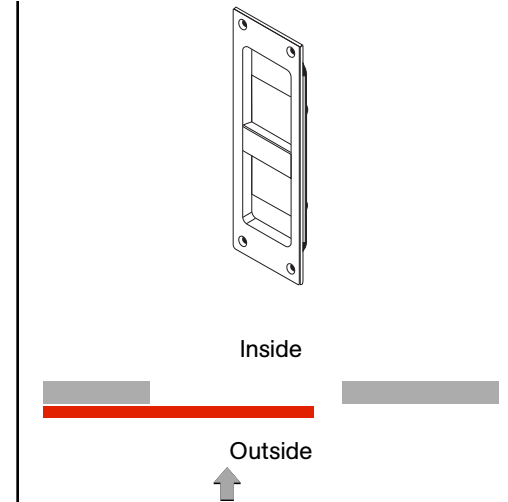

C-94BL Barn Lock Series

Handing Identification Sheet

How to Determine Barn Door Handing

1. Start on outside of opening.
2. On what side of the opening is the barn door installed?
3. In what direction does the door slide open?

RH-Inside

1. Standing outside
2. Door on Inside
3. Opens to right

Use Left-Hand
C-94BL

RH-Outside

1. Standing outside
2. Door is outside
3. Opens to right

Use Right-Hand
C-94BL

LH-Inside

1. Standing outside
2. Door on inside
3. Opens to left

Use Right-Hand
C-94BL

LH-Outside

1. Standing outside
2. Door is outside
3. Opens to left

Use Left-Hand
C-94BL