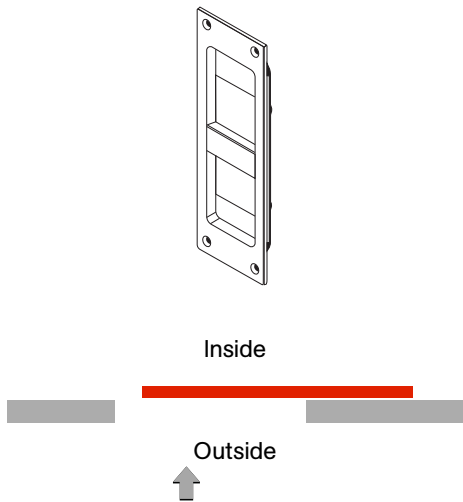

C-94BL Barn Lock Series

Handing Identification Sheet

How to Determine Barn Door Handing

1. Start on outside of opening.
2. On what side of the opening is the barn door installed?
3. In what direction does the door slide open?

RH-Inside

1. Standing outside
2. Door on Inside
3. Opens to right

Use Left-Hand
C-94BL

RH-Outside

1. Standing outside
2. Door is outside
3. Opens to right

Use Right-Hand
C-94BL

LH-Inside

1. Standing outside
2. Door on inside
3. Opens to left

Use Right-Hand
C-94BL

LH-Outside

1. Standing outside
2. Door is outside
3. Opens to left

Use Left-Hand
C-94BL