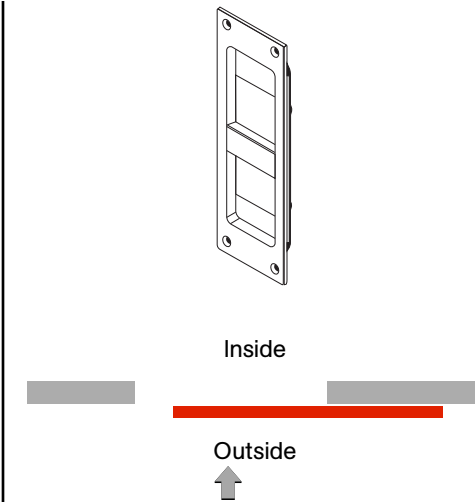

C-94BL Barn Lock Series

Handing Identification Sheet

How to Determine Barn Door Handing

1. Start on outside of opening.
2. On what side of the opening is the barn door installed?
3. In what direction does the door slide open?

RH-Inside

1. Standing outside
2. Door on Inside
3. Opens to right

Use Left-Hand
C-94BL

RH-Outside

1. Standing outside
2. Door is outside
3. Opens to right

Use Right-Hand
C-94BL

LH-Inside

1. Standing outside
2. Door on inside
3. Opens to left

Use Right-Hand
C-94BL

LH-Outside

1. Standing outside
2. Door is outside
3. Opens to left

Use Left-Hand
C-94BL