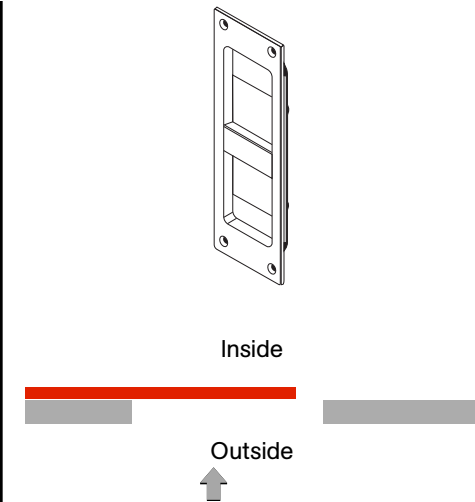

C-94BL Barn Lock Series

Handing Identification Sheet

How to Determine Barn Door Handing

1. Start on outside of opening.
2. On what side of the opening is the barn door installed?
3. In what direction does the door slide open?

RH-Inside

1. Standing outside
2. Door on Inside
3. Opens to right

Use Left-Hand
C-94BL

RH-Outside

1. Standing outside
2. Door is outside
3. Opens to right

Use Right-Hand
C-94BL

LH-Inside

1. Standing outside
2. Door on inside
3. Opens to left

Use Right-Hand
C-94BL

LH-Outside

1. Standing outside
2. Door is outside
3. Opens to left

Use Left-Hand
C-94BL