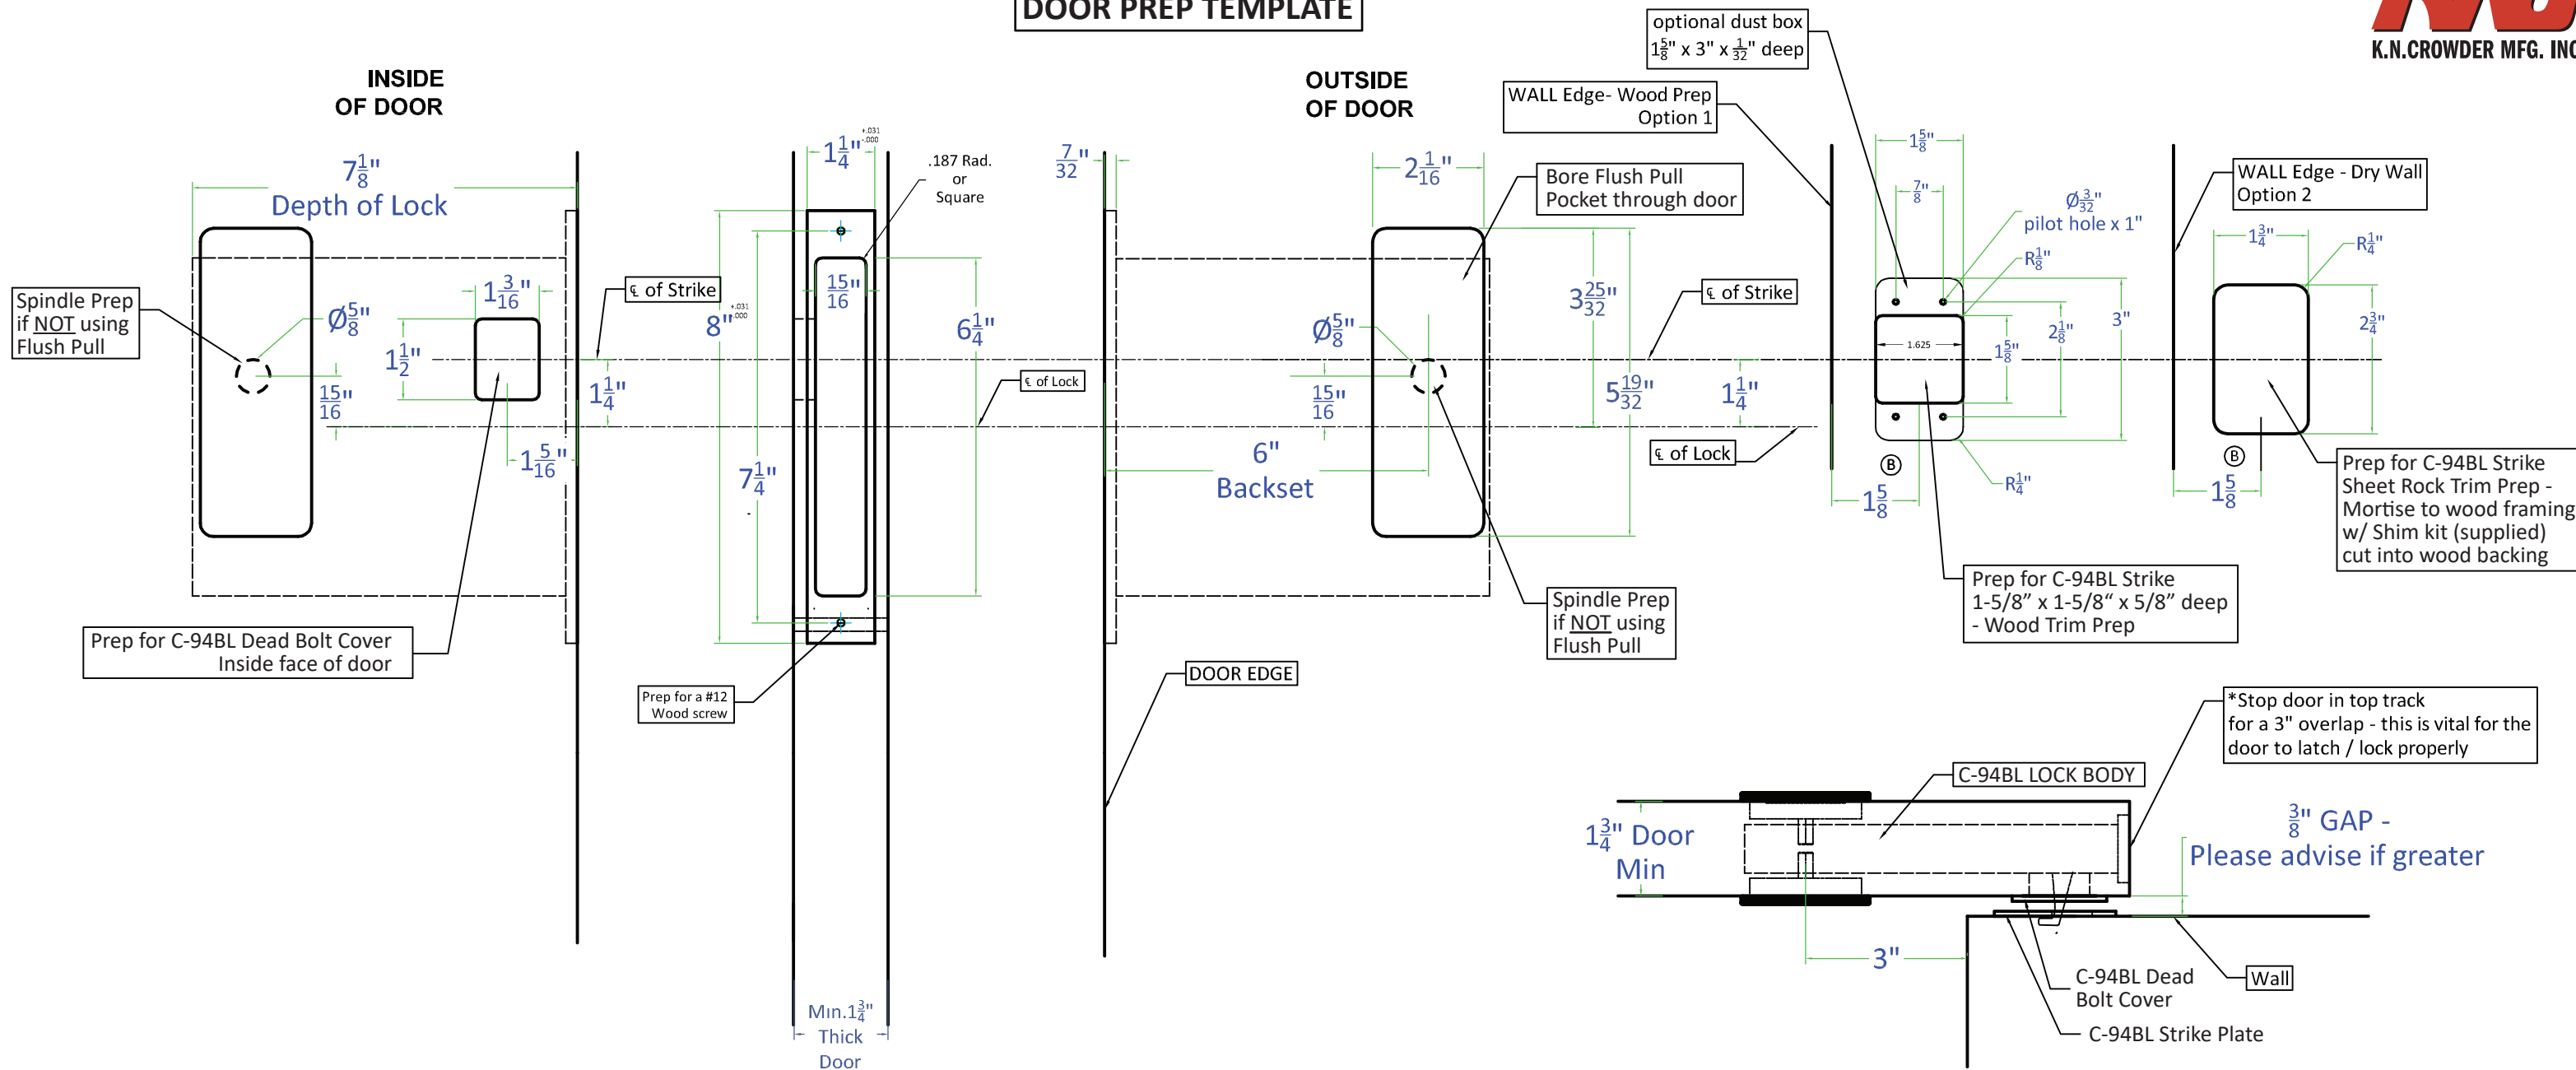

C-94BL-ET PRIVACY LOCK SET

DOOR PREP TEMPLATE