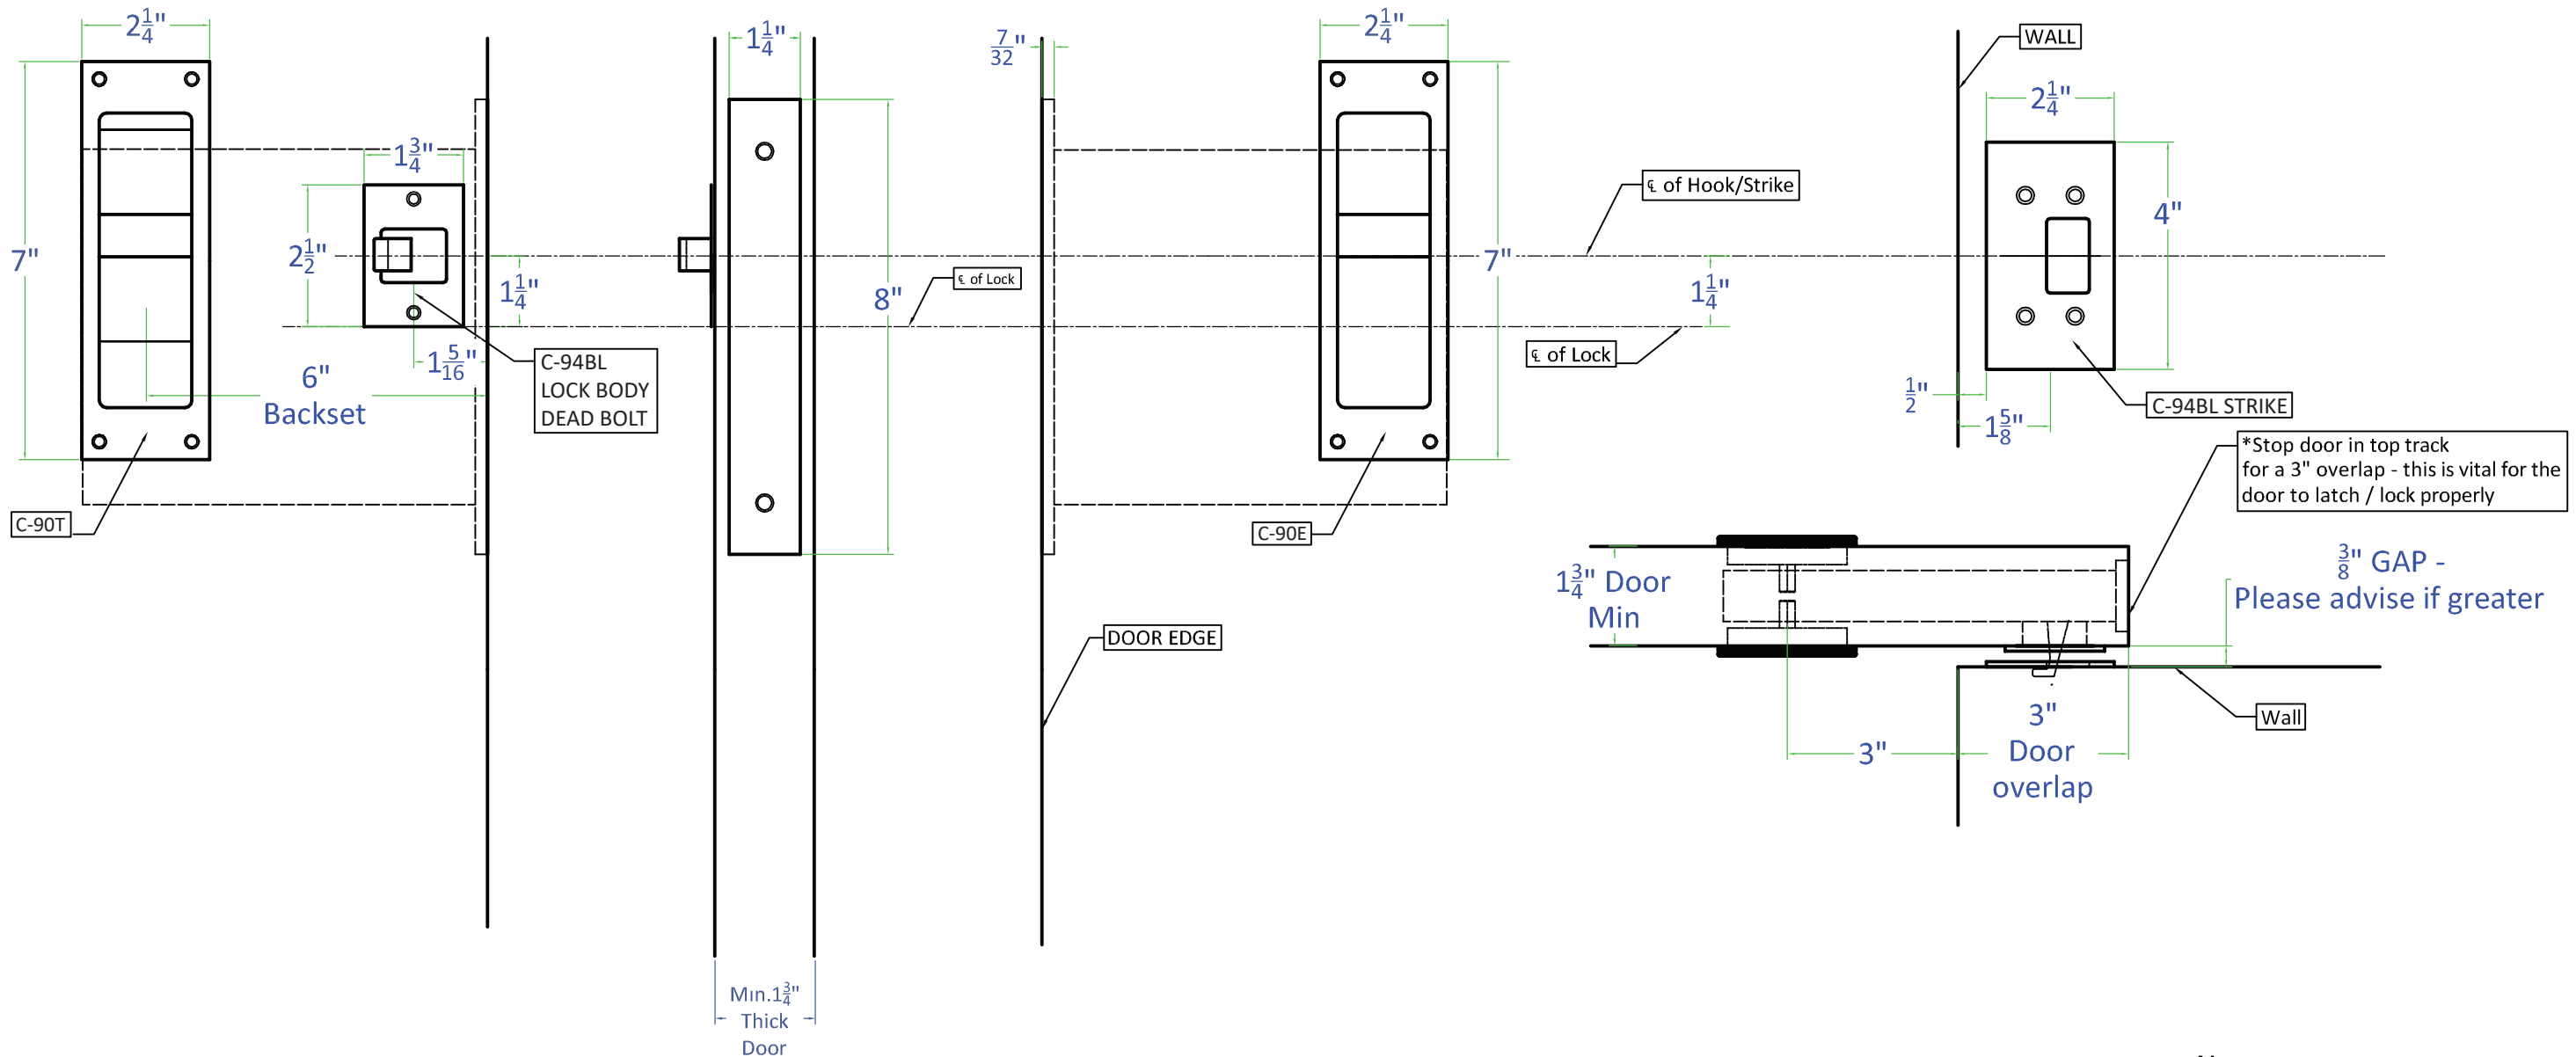

C-94BL-ET PRIVACY LOCK SET

PRODUCT DETAILS

SUITABLE FOR 1-3/4" THICK DOORS ONLY

COMPONENTS INCLUDED:

<p>1x</p>  <p>C-94BL (Barn Door Lock Body)</p>	<p>1x</p>  <p>C-90E (Flip Cover Emergency Access)</p>	<p>1x</p>  <p>C-90T (Thumb Slide Flush Pull)</p>
---	--	---

Note:
 Door size =
 Opening Width PLUS 6".
 Example: 40" Opening + 6" = 46"
 wide door

K.N. CROWDER MFG. INC.
 1220 BURLOAK DRIVE
 BURLINGTON, ONTARIO, CANADA, L7L 6B3
 TOLL-FREE PHONE: 1-866-999-1KNC (1562)
 TOLL-FREE FAX: 1-800-567-0123