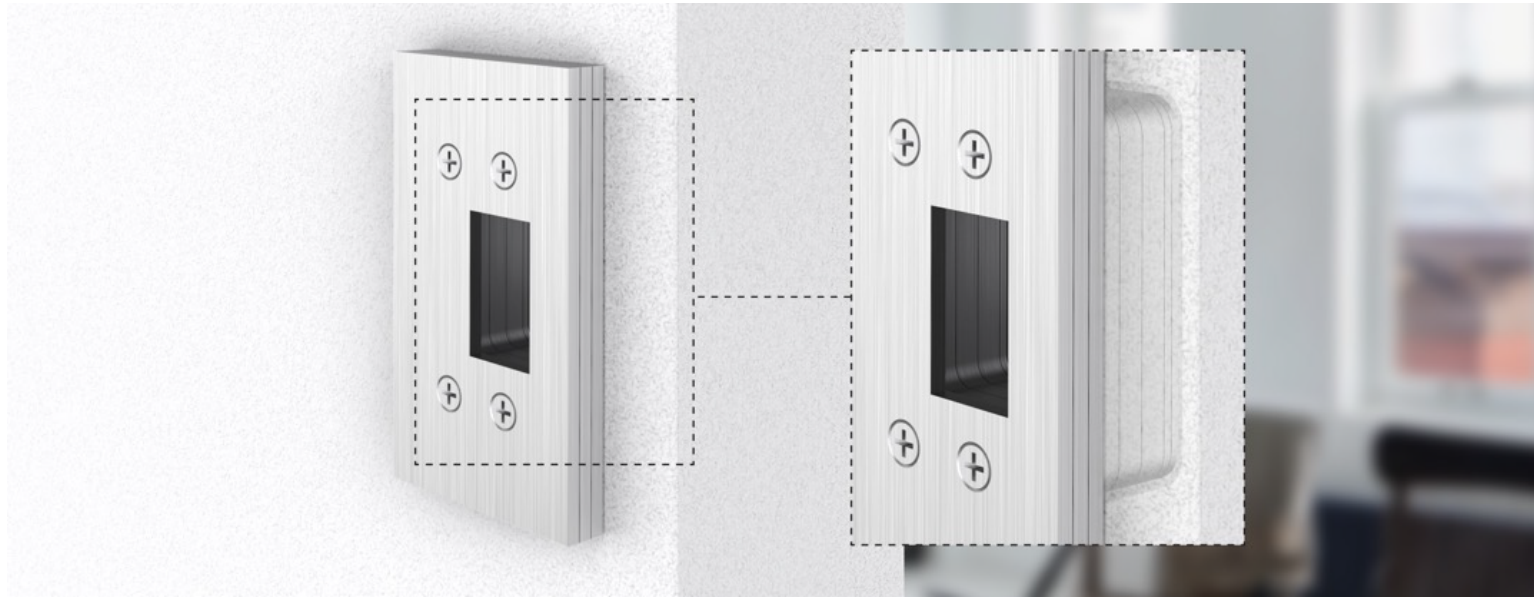

C-94BL-ET Privacy Lockset

Installation Instructions

Specifications

Case: Heavy gauge wrought
Armor Front: Brass, bronze, stainless
Cam: See details on right
Door Thickness: 1 3/4 in [44.5 mm]

Included Components

Not to scale

Note: Door size = opening width plus 6 in [152.4 mm]
 Example: 40 in [1016 mm] opening + 6 in [152.4 mm] = 46 in [1168.4 mm] wide door

Strike Kit

Supplied Standard

Not to scale

Number of drywall shims used is a function of drywall thickness.

Number of strike shims used is a function of the gap between the face of the door and the wall.