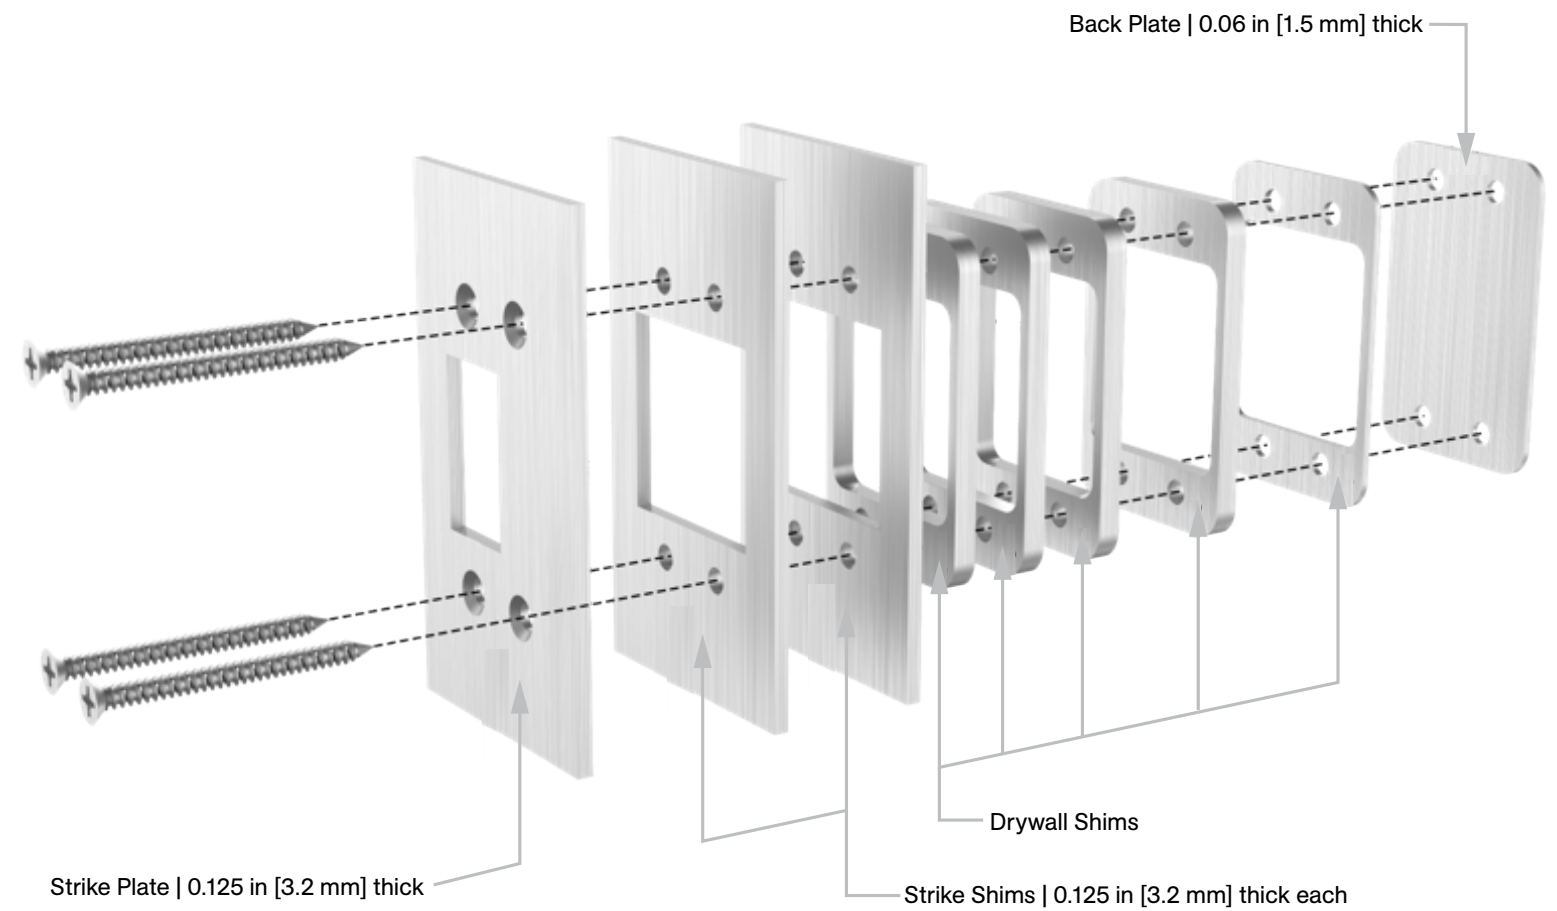

C-94BL-ET Privacy Lockset

Installation Instructions

Specifications

Case: Heavy gauge wrought
Armor Front: Brass, bronze, stainless
Cam: See details on right
Door Thickness: 1 3/4 in [44.5 mm]

Included Components

Not to scale

Note: Door size = opening width plus 6 in [152.4 mm]
 Example: 40 in [1016 mm] opening + 6 in [152.4 mm] = 46 in [1168.4 mm] wide door

Strike Kit

Supplied Standard

Not to scale

Number of drywall shims used is a function of drywall thickness.

Number of strike shims used is a function of the gap between the face of the door and the wall.