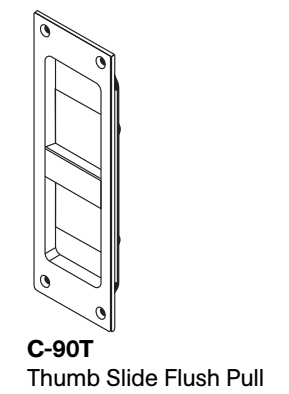

C-94BL-ET Privacy Lockset

Installation Instructions

Specifications

Case: Heavy gauge wrought
Armor Front: Brass, bronze, stainless
Cam: See details on right
Door Thickness: 1 3/4 in [44.5 mm]

Included Components

Not to scale

Note: Door size = opening width plus 6 in [152.4 mm]
 Example: 40 in [1016 mm] opening + 6 in [152.4 mm] = 46 in [1168.4 mm] wide door

Strike Kit

Supplied Standard

Not to scale

Number of drywall shims used is a function of drywall thickness.

Number of strike shims used is a function of the gap between the face of the door and the wall.