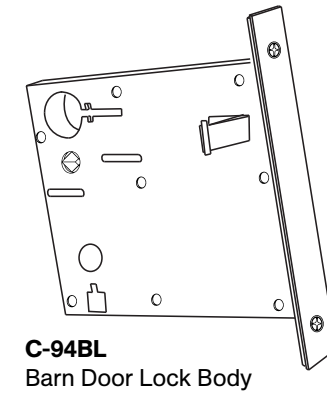

C-94BL-ET Privacy Lockset

Installation Instructions

Specifications

Case: Heavy gauge wrought
Armor Front: Brass, bronze, stainless
Cam: See details on right
Door Thickness: 1 3/4 in [44.5 mm]

Included Components

Not to scale

Note: Door size = opening width plus 6 in [152.4 mm]
 Example: 40 in [1016 mm] opening + 6 in [152.4 mm] = 46 in [1168.4 mm] wide door

Strike Kit

Supplied Standard

Not to scale

Number of drywall shims used is a function of drywall thickness.

Number of strike shims used is a function of the gap between the face of the door and the wall.