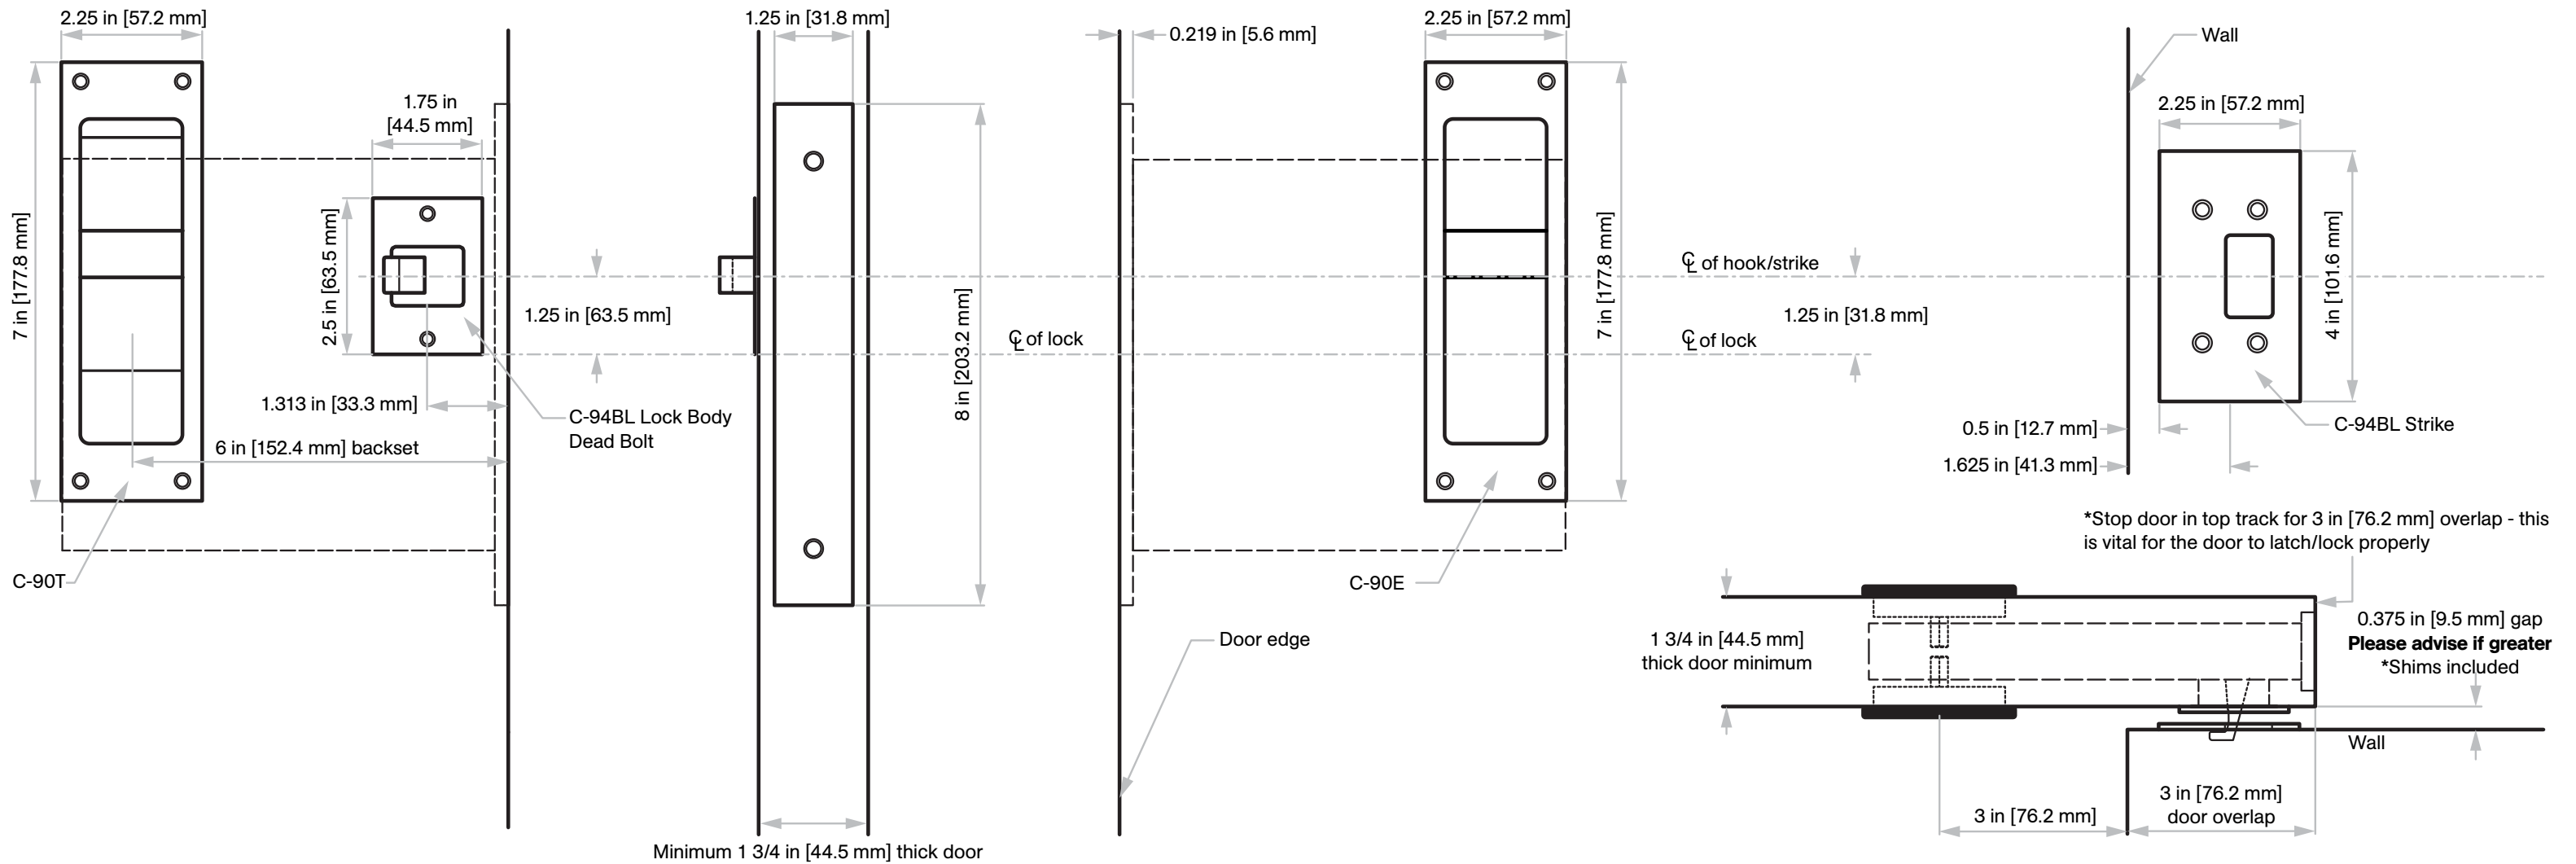

C-94BL-ET Privacy Lockset

Installation Instructions

Specifications

Case: Heavy gauge wrought
Armor Front: Brass, bronze, stainless
Cam: See details on right
Door Thickness: 1 3/4 in [44.5 mm]

Included Components

Not to scale

Note: Door size = opening width plus 6 in [152.4 mm]
 Example: 40 in [1016 mm] opening + 6 in [152.4 mm] = 46 in [1168.4 mm] wide door

Strike Kit

Supplied Standard

Not to scale

Number of drywall shims used is a function of drywall thickness.

Number of strike shims used is a function of the gap between the face of the door and the wall.