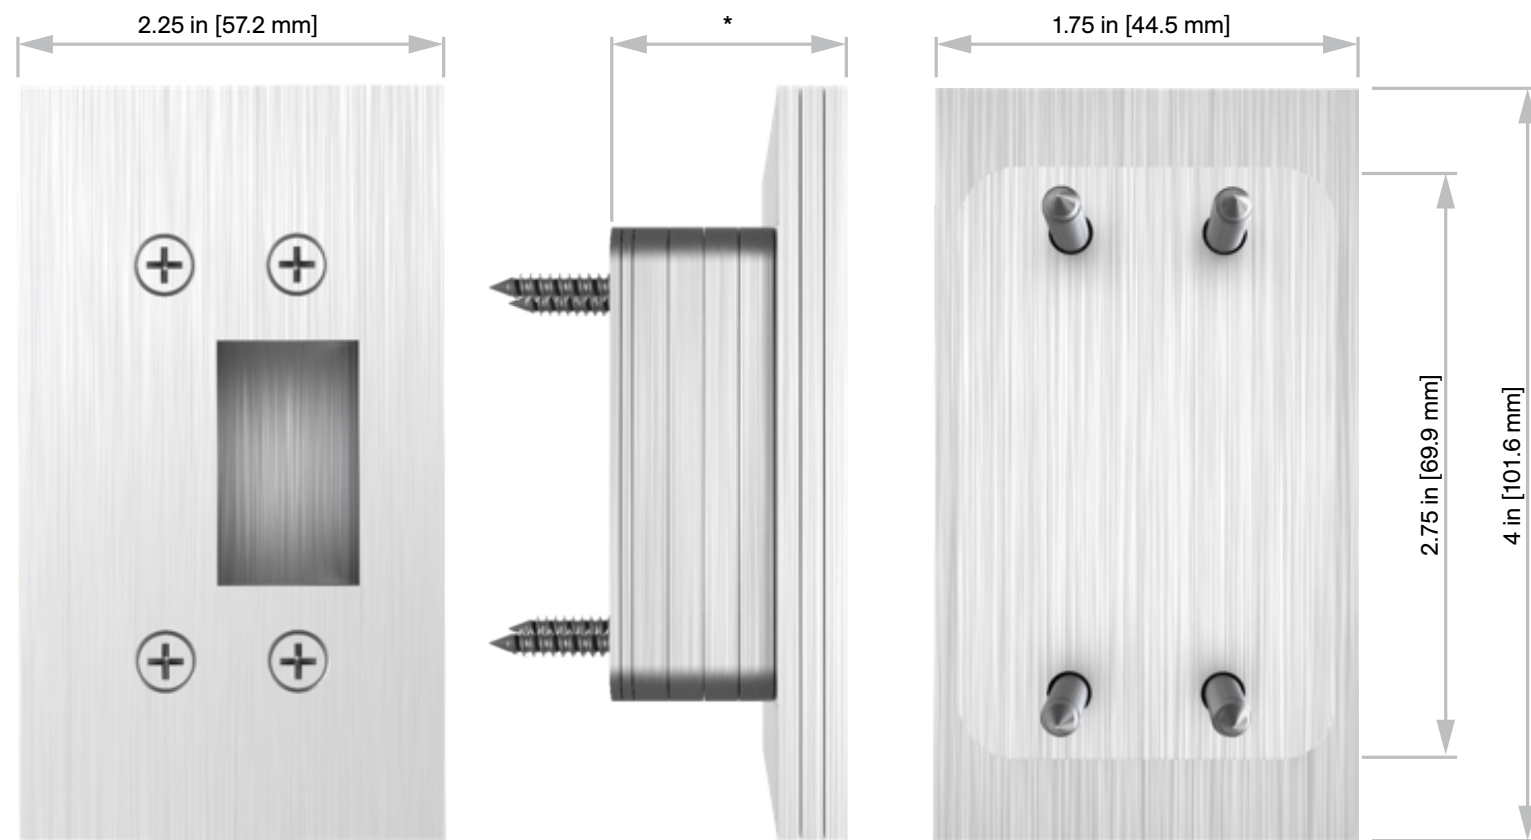

C-94BL-ET Privacy Lockset

Installation Instructions

Specifications

Case: Heavy gauge wrought
Armor Front: Brass, bronze, stainless
Cam: See details on right
Door Thickness: 1 3/4 in [44.5 mm]

Included Components

Not to scale

Note: Door size = opening width plus 6 in [152.4 mm]
 Example: 40 in [1016 mm] opening + 6 in [152.4 mm] = 46 in [1168.4 mm] wide door

Strike Kit

Supplied Standard

Not to scale

Number of drywall shims used is a function of drywall thickness.

Number of strike shims used is a function of the gap between the face of the door and the wall.