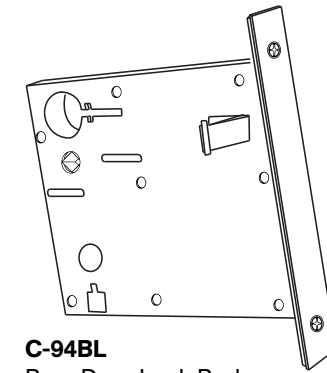

C-94BL-SET Privacy Lockset

Installation Instructions

Specifications

- Case:** Heavy gauge wrought
- Armor Front:** Brass, bronze, stainless
- Cam:** See details on right
- Door Thickness:** 1 3/4 in [44.5 mm]

Not to scale

Included Components

C-94BL
Barn Door Lock Body

C-60ST
Square Thumb Turn Flush Pull

C-60SE
Square Emergency Release Coin Turn Flush Pull

Note: Door size = opening width plus 6 in [152.4 mm]
Example: 40 in [1016 mm] opening + 6 in [152.4 mm] = 46 in [1168.4 mm] wide door

Strike Kit

Supplied Standard

Not to scale

Number of drywall shims used is a function of drywall thickness.

Number of strike shims used is a function of the gap between the face of the door and the wall.