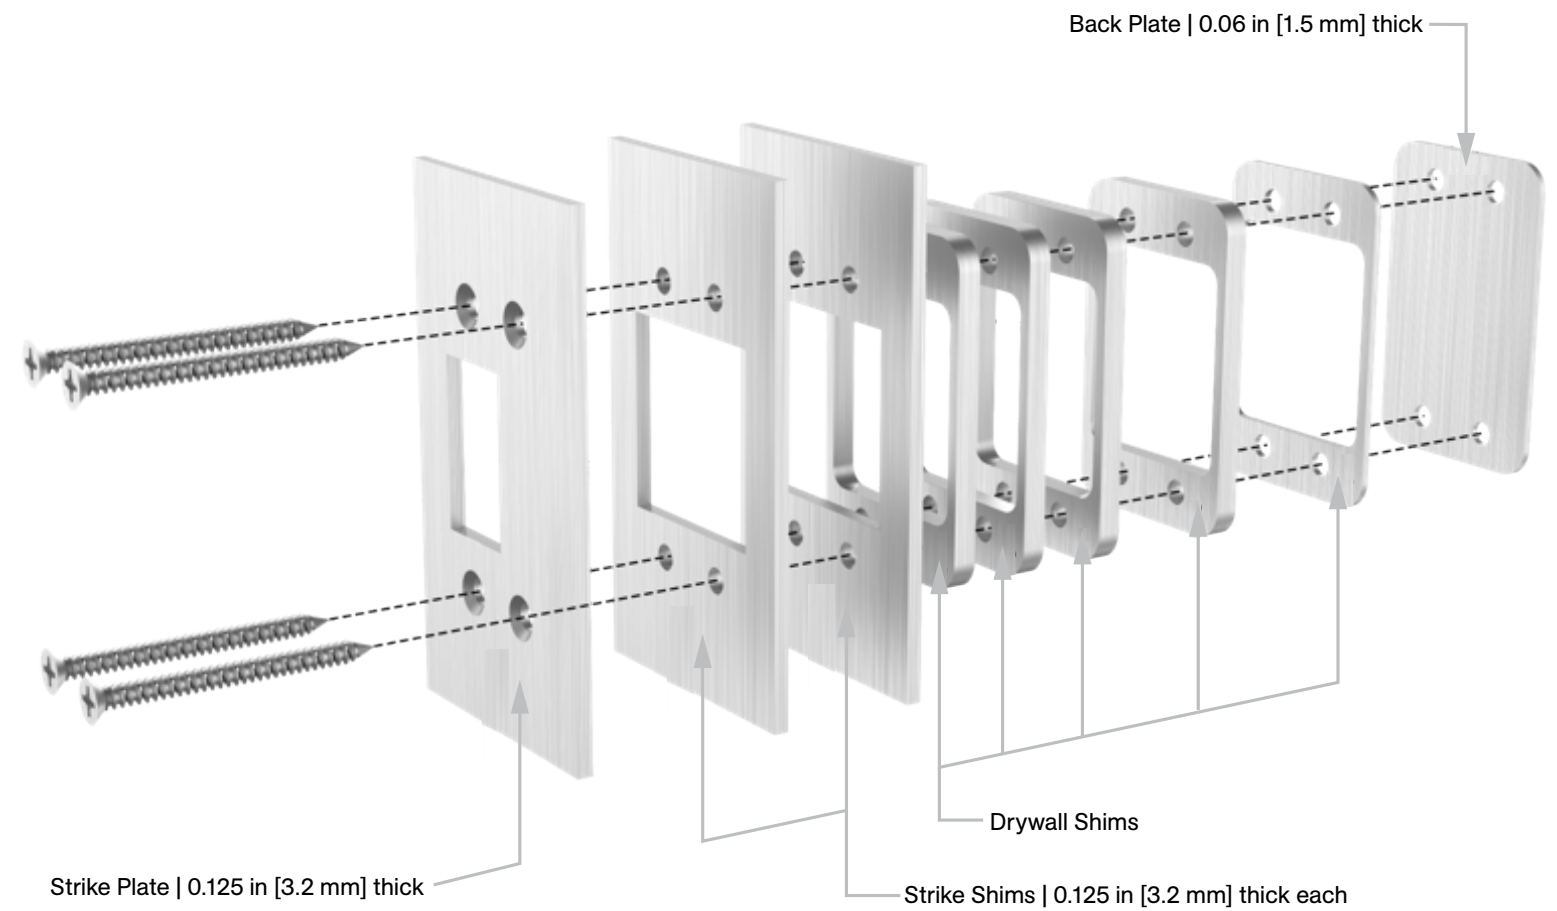

C-94BL-SET Privacy Lockset

Installation Instructions

Specifications

- Case:** Heavy gauge wrought
- Armor Front:** Brass, bronze, stainless
- Cam:** See details on right
- Door Thickness:** 1 3/4 in [44.5 mm]

Not to scale

Included Components

C-94BL
Barn Door Lock Body

C-60ST
Square Thumb Turn Flush Pull

C-60SE
Square Emergency Release Coin Turn Flush Pull

Note: Door size = opening width plus 6 in [152.4 mm]
Example: 40 in [1016 mm] opening + 6 in [152.4 mm] = 46 in [1168.4 mm] wide door

Strike Kit

Supplied Standard

Not to scale

Number of drywall shims used is a function of drywall thickness.

Number of strike shims used is a function of the gap between the face of the door and the wall.