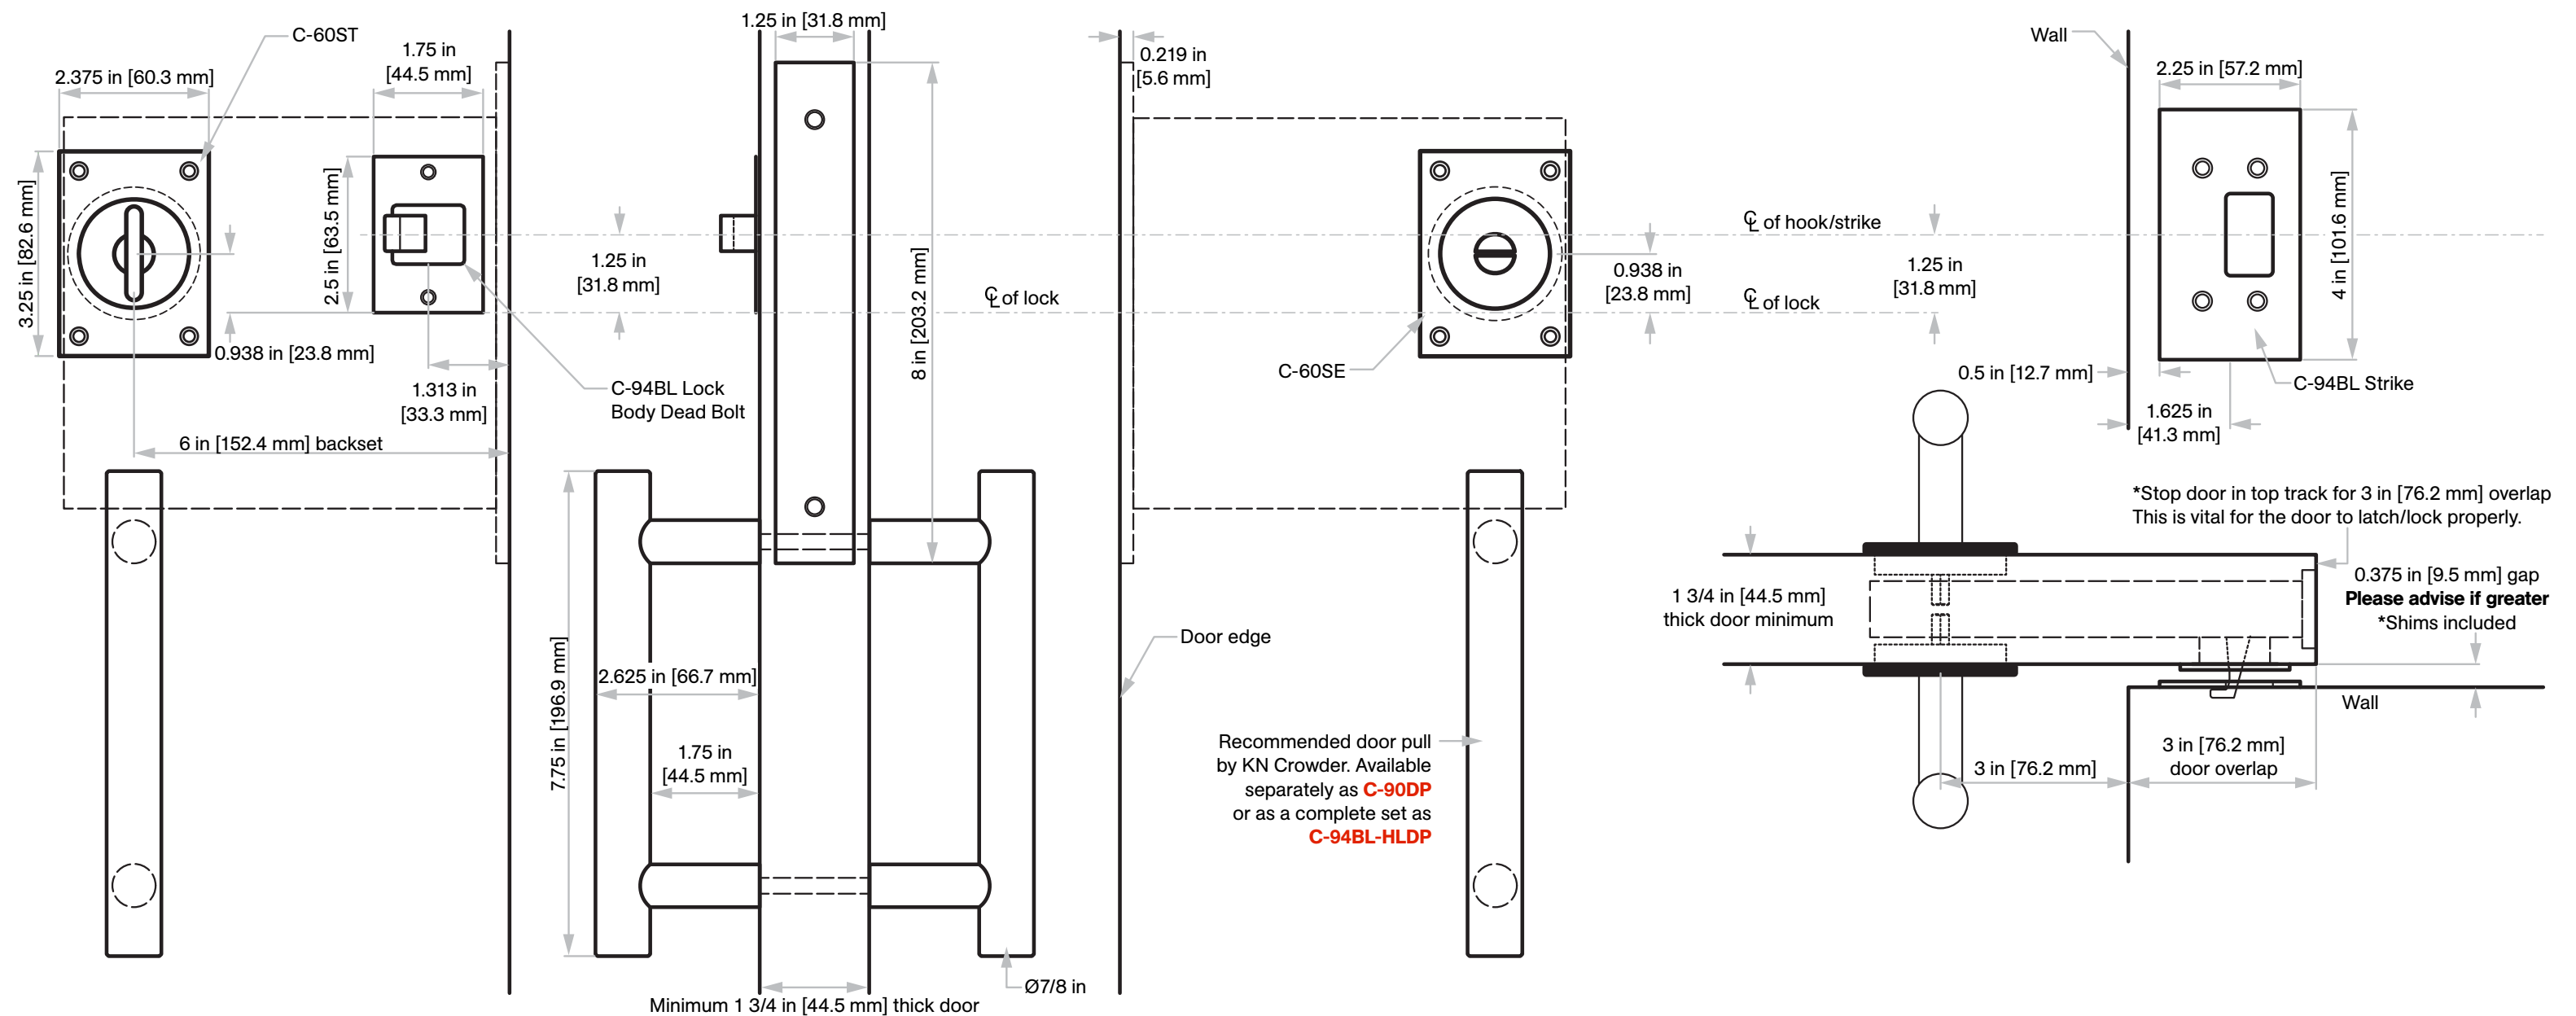

C-94BL-SET Privacy Lockset

Installation Instructions

Specifications

- Case:** Heavy gauge wrought
- Armor Front:** Brass, bronze, stainless
- Cam:** See details on right
- Door Thickness:** 1 3/4 in [44.5 mm]

Not to scale

Included Components

C-94BL
Barn Door Lock Body

C-60ST
Square Thumb Turn Flush Pull

C-60SE
Square Emergency Release Coin Turn Flush Pull

Note: Door size = opening width plus 6 in [152.4 mm]
Example: 40 in [1016 mm] opening + 6 in [152.4 mm] = 46 in [1168.4 mm] wide door

Strike Kit

Supplied Standard

Not to scale

Number of drywall shims used is a function of drywall thickness.

Number of strike shims used is a function of the gap between the face of the door and the wall.