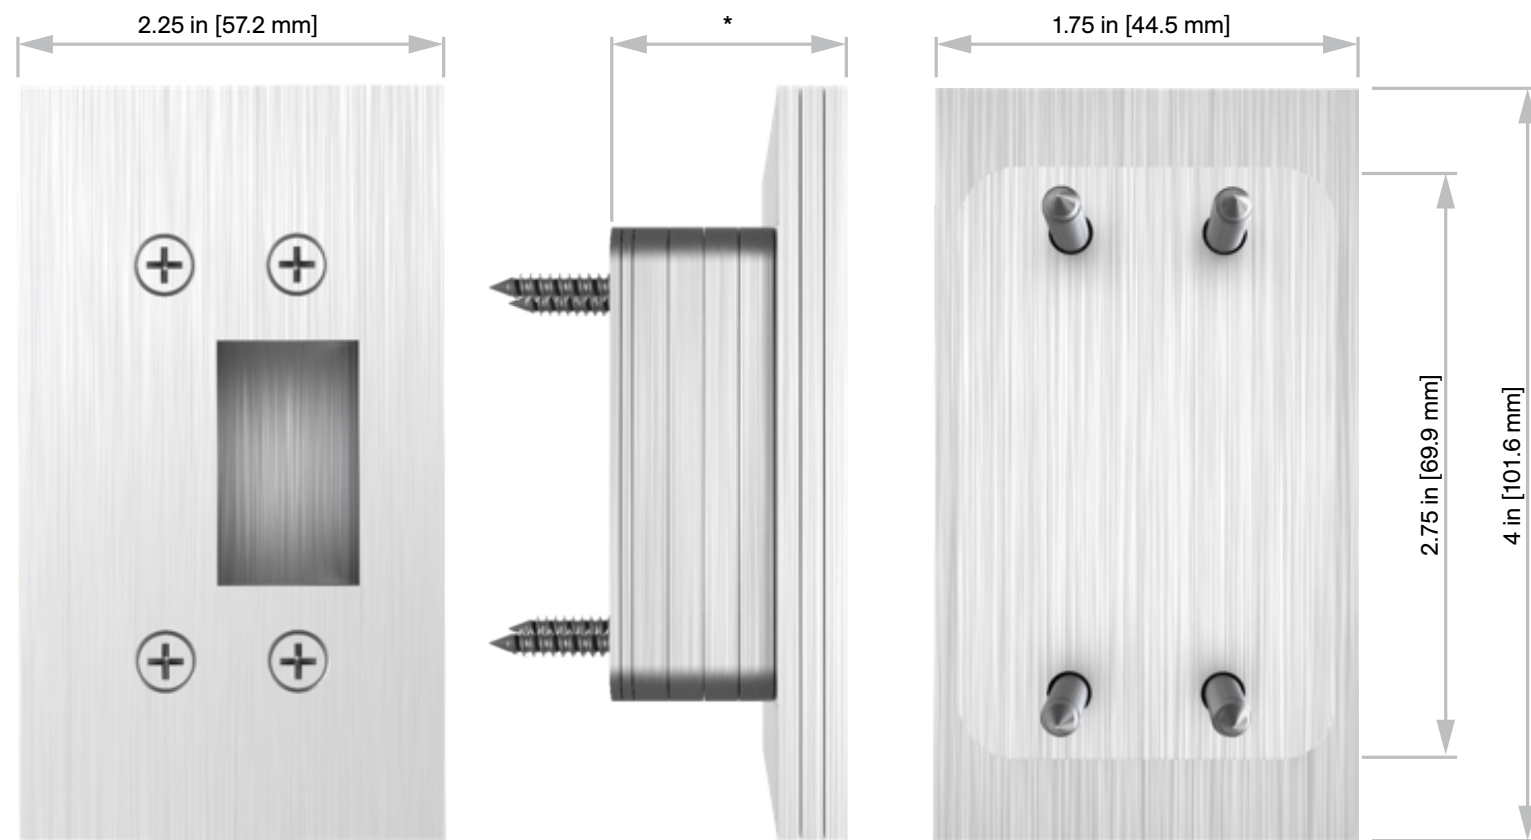

C-94BL-SET Privacy Lockset

Installation Instructions

Specifications

- Case:** Heavy gauge wrought
- Armor Front:** Brass, bronze, stainless
- Cam:** See details on right
- Door Thickness:** 1 3/4 in [44.5 mm]

Not to scale

Included Components

C-94BL
Barn Door Lock Body

C-60ST
Square Thumb Turn Flush Pull

C-60SE
Square Emergency Release Coin Turn Flush Pull

Note: Door size = opening width plus 6 in [152.4 mm]
Example: 40 in [1016 mm] opening + 6 in [152.4 mm] = 46 in [1168.4 mm] wide door

Strike Kit

Supplied Standard

Not to scale

Number of drywall shims used is a function of drywall thickness.

Number of strike shims used is a function of the gap between the face of the door and the wall.