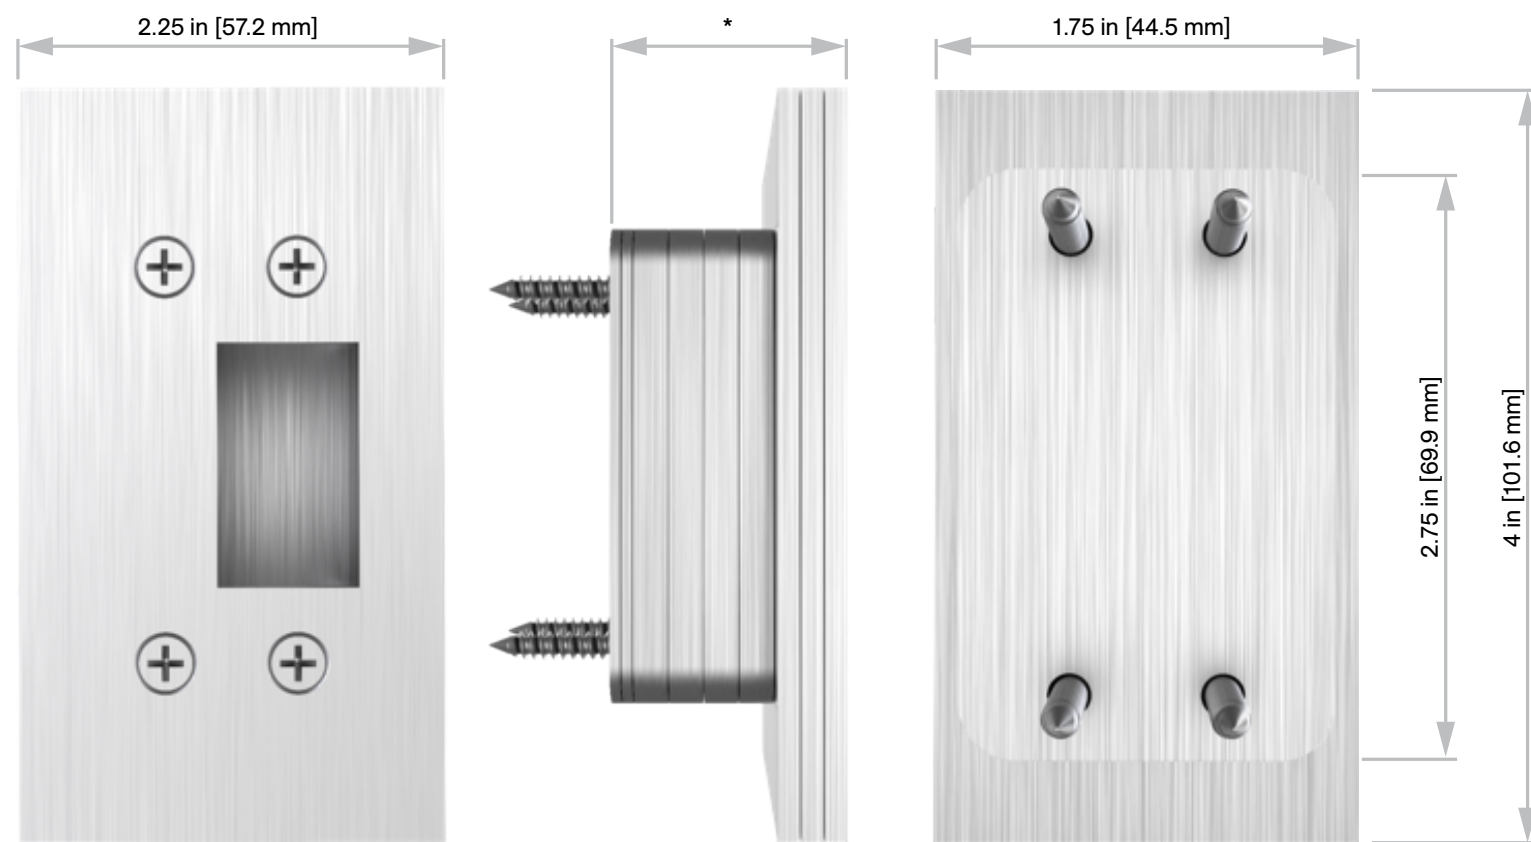

## Specifications

- Case:** Heavy gauge wrought
- Armor Front:** Brass, bronze, stainless
- Cam:** See details on right
- Door Thickness:** 1 3/4 in [44.5 mm]

## Included Components

1x

**C-94BL**  
Barn Door Lock Body

2x

**C-90TS**  
Thumb Slide Flush Pull with Short Spindle

Not to scale

**Note:** Door size = opening width plus 6 in [152.4 mm]  
Example: 40 in [1016 mm] opening + 6 in [152.4 mm] = 46 in [1168.4 mm] wide door

# Strike Kit

Supplied Standard

Not to scale

Number of drywall shims used is a function of drywall thickness.

Number of strike shims used is a function of the gap between the face of the door and the wall.