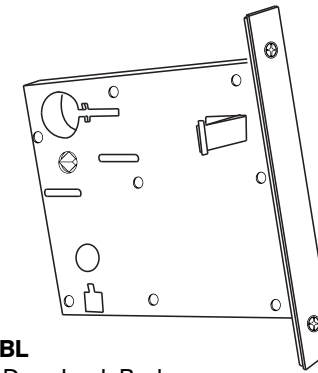

# C-94BL-TT Privacy Lockset

Installation Instructions

## Specifications

- Case:** Heavy gauge wrought
- Armor Front:** Brass, bronze, stainless
- Cam:** See details on right
- Door Thickness:** 1 3/4 in [44.5 mm]

## Included Components

1x

**C-94BL**  
Barn Door Lock Body

2x

**C-90TS**  
Thumb Slide Flush Pull with Short Spindle

Not to scale

**Note:** Door size = opening width plus 6 in [152.4 mm]  
Example: 40 in [1016 mm] opening + 6 in [152.4 mm] = 46 in [1168.4 mm] wide door