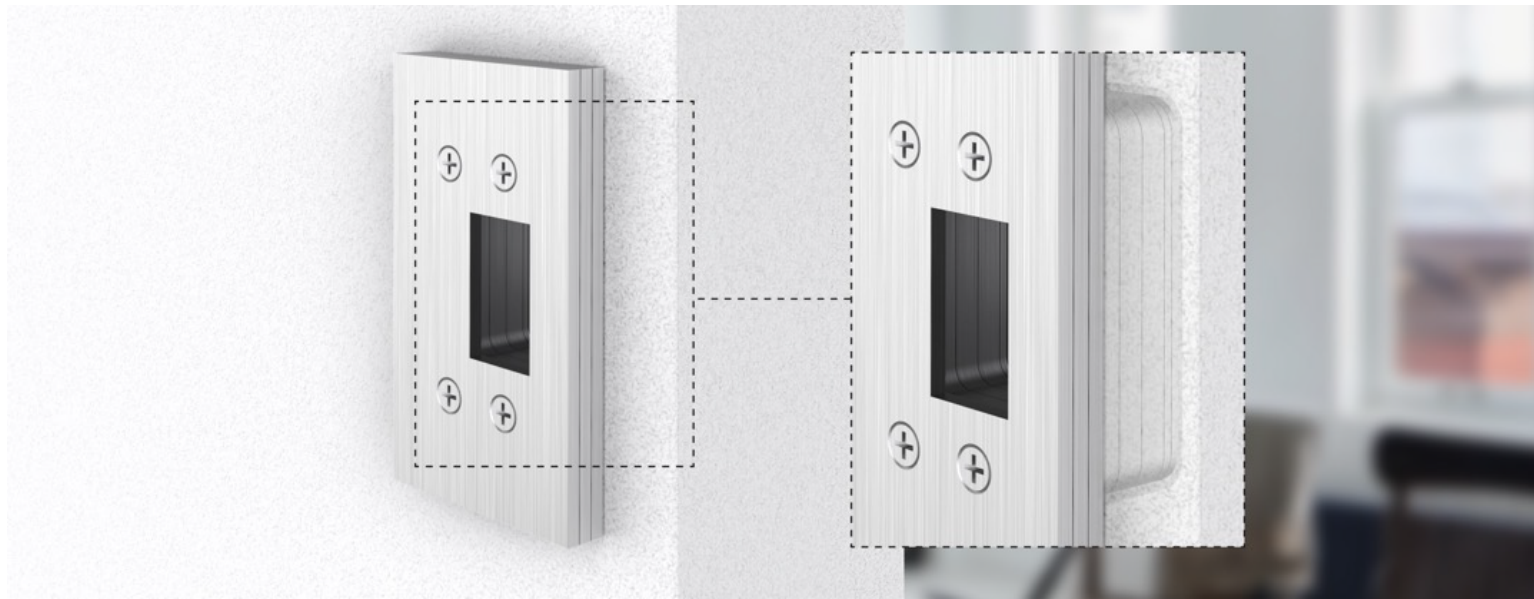

Strike Kit

Supplied Standard

Not to scale