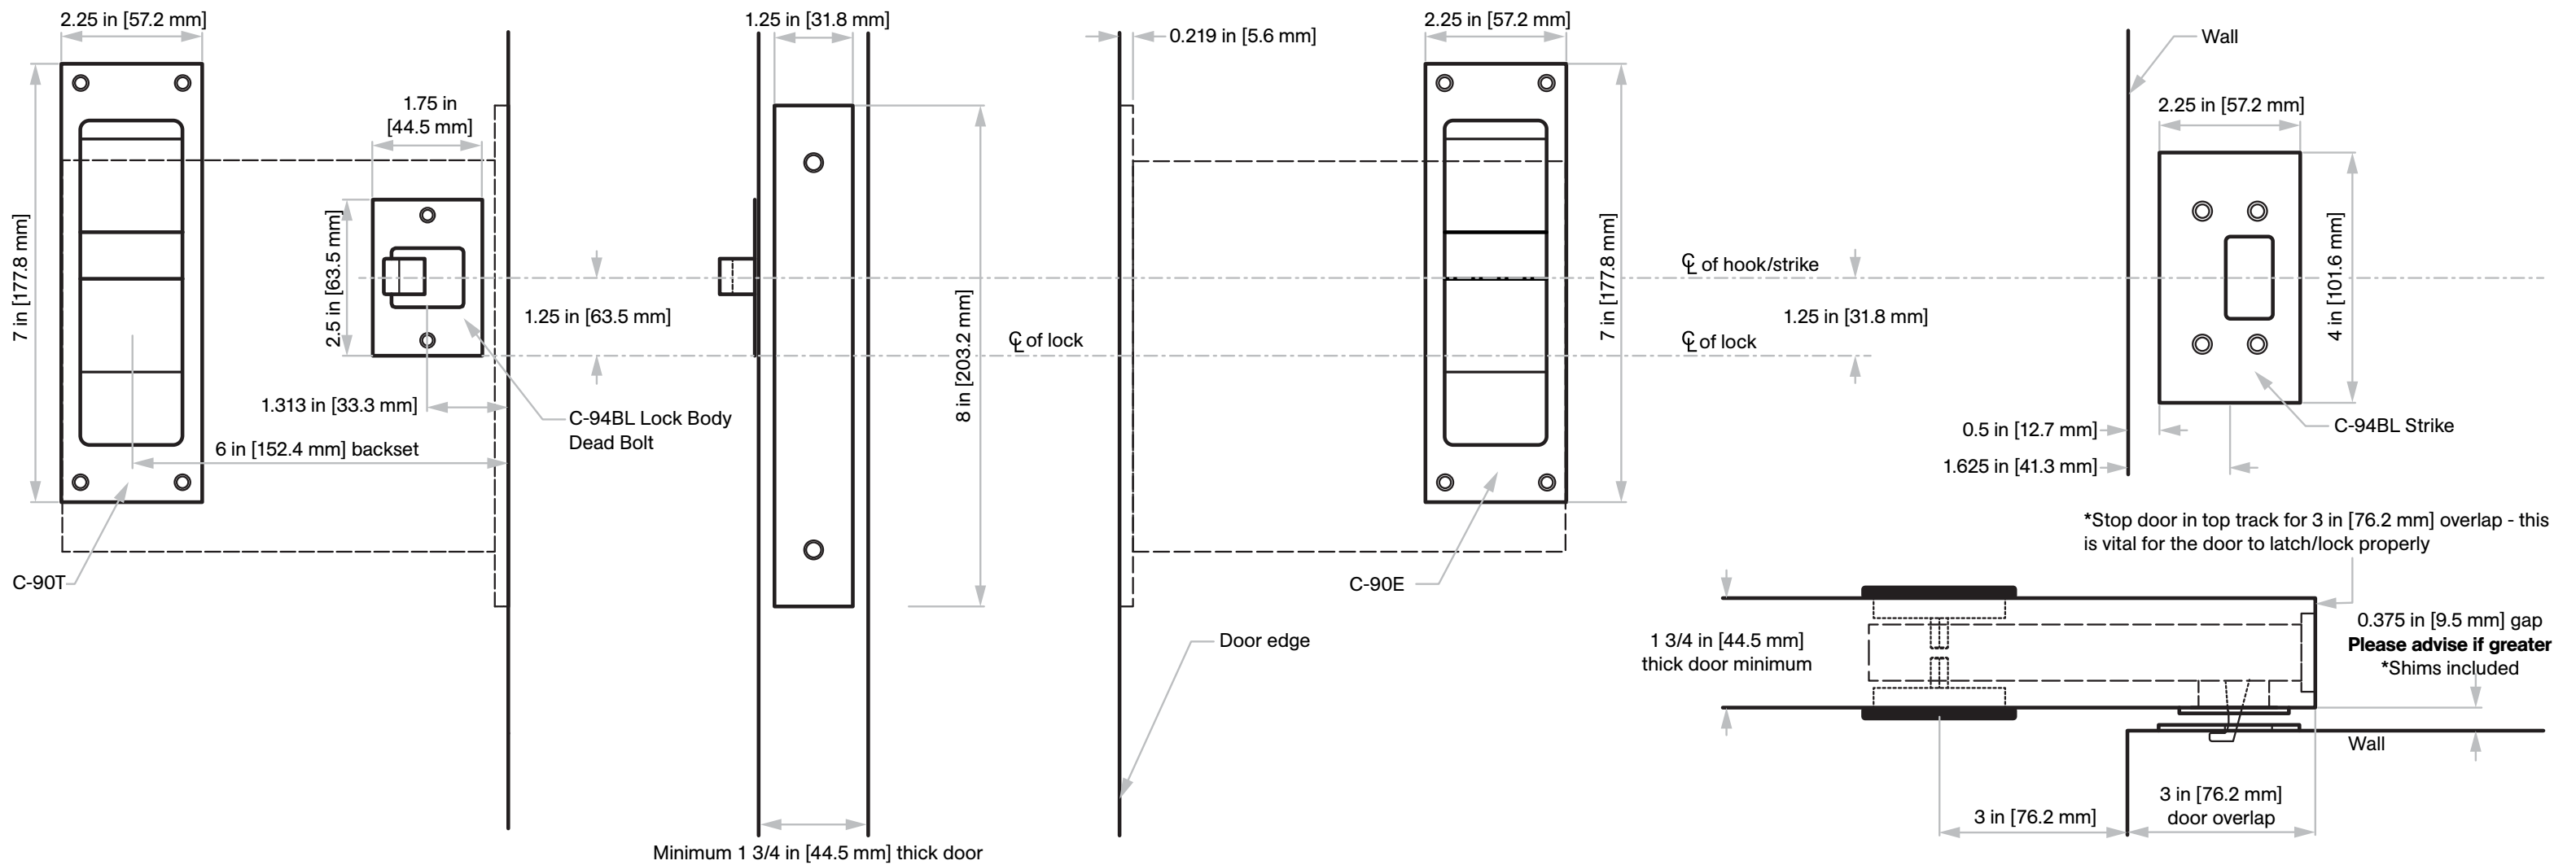

## Specifications

- Case:** Heavy gauge wrought
- Armor Front:** Brass, bronze, stainless
- Cam:** See details on right
- Door Thickness:** 1 3/4 in [44.5 mm]

## Included Components

1x

**C-94BL**  
Barn Door Lock Body

2x

**C-90TS**  
Thumb Slide Flush Pull with Short Spindle

Not to scale

**Note:** Door size = opening width plus 6 in [152.4 mm]  
Example: 40 in [1016 mm] opening + 6 in [152.4 mm] = 46 in [1168.4 mm] wide door

# Strike Kit

Supplied Standard

Not to scale

Number of drywall shims used is a function of drywall thickness.

Number of strike shims used is a function of the gap between the face of the door and the wall.