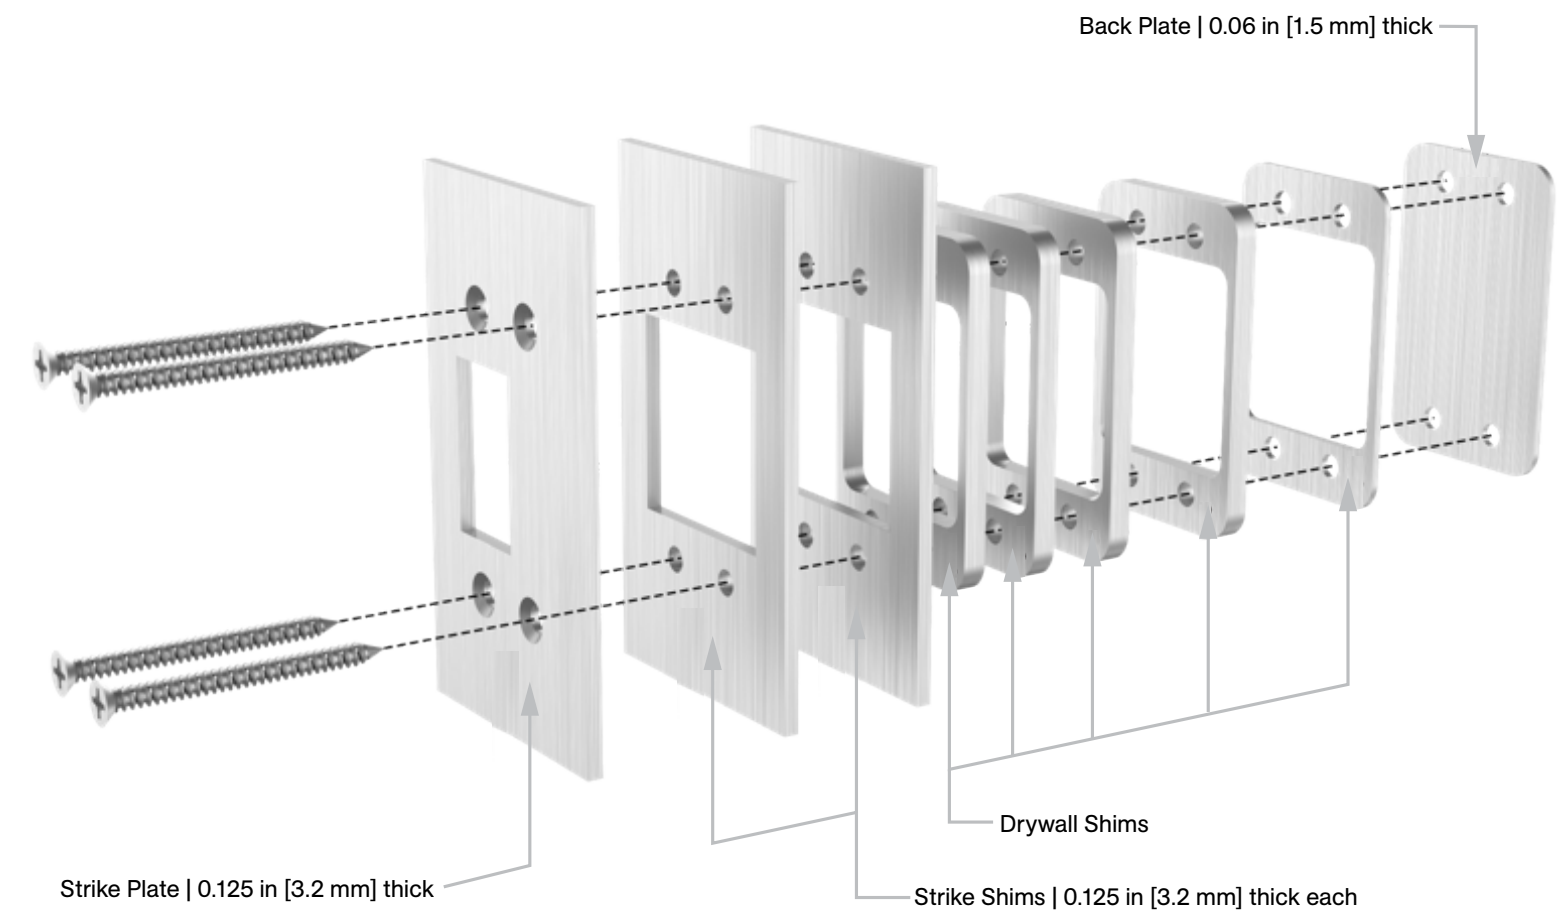

## Specifications

- Case:** Heavy gauge wrought
- Armor Front:** Brass, bronze, stainless
- Cam:** See details on right
- Door Thickness:** 1 3/4 in [44.5 mm]

## Included Components

1x

**C-94BL**  
Barn Door Lock Body

2x

**C-90TS**  
Thumb Slide Flush Pull with Short Spindle

Not to scale

**Note:** Door size = opening width plus 6 in [152.4 mm]  
Example: 40 in [1016 mm] opening + 6 in [152.4 mm] = 46 in [1168.4 mm] wide door

# Strike Kit

Supplied Standard

Not to scale

Number of drywall shims used is a function of drywall thickness.

Number of strike shims used is a function of the gap between the face of the door and the wall.