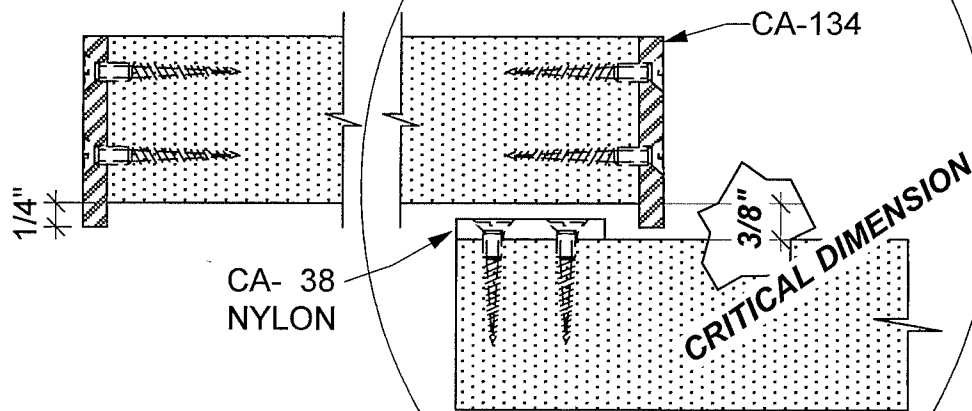

# 1-3/4" DOORS

MINIMUM DOOR OVERLAP = 2"

CA-134-3 COME-ALONG SET  
INCLUDES: 4 PCS CA-134  
2 PCS CA-38

**NOTE: BRACKETS MUST BE MOUNTED AT TOP OF DOOR**

**K.N.CROWDER MFG. INC**  
BURLINGTON, ONTARIO  
CANADA [www.kncrowder.com](http://www.kncrowder.com)