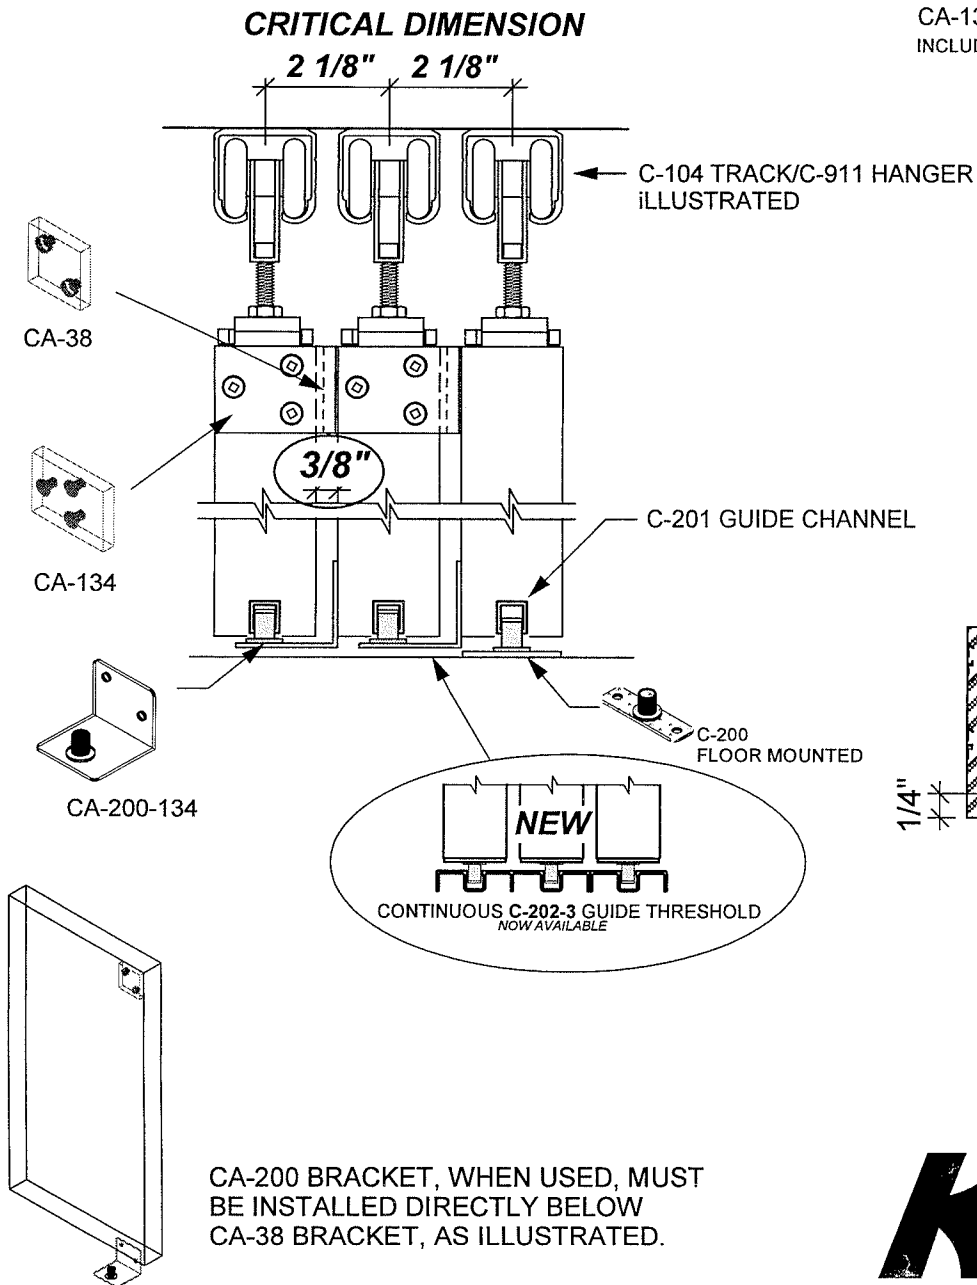

# CROWDER TRACK COME-ALONG SYSTEM

FOR BI-PASSING DOOR SYSTEMS

# 1-3/4" DOORS

MINIMUM DOOR OVERLAP = 2"

CA-134-3 COME-ALONG SET  
INCLUDES: 4 PCS CA-134  
2 PCS CA-38

**NOTE: BRACKETS MUST BE MOUNTED AT TOP OF DOOR**

**K.N.CROWDER MFG. INC**  
BURLINGTON, ONTARIO  
CANADA [www.kncrowder.com](http://www.kncrowder.com)