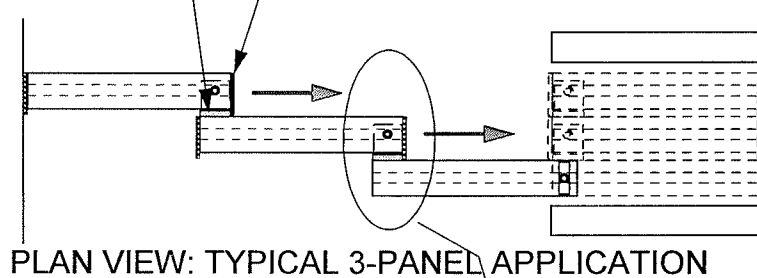

# CROWDER TRACK COME-ALONG SYSTEM

FOR BI-PASSING DOOR SYSTEMS

# 1-3/4" DOORS

MINIMUM DOOR OVERLAP = 2"

CA-134-3 COME-ALONG SET  
INCLUDES: 4 PCS CA-134  
2 PCS CA-38

**NOTE: BRACKETS MUST BE MOUNTED AT TOP OF DOOR**

**K.N.CROWDER MFG. INC**  
BURLINGTON, ONTARIO  
CANADA [www.kncrowder.com](http://www.kncrowder.com)