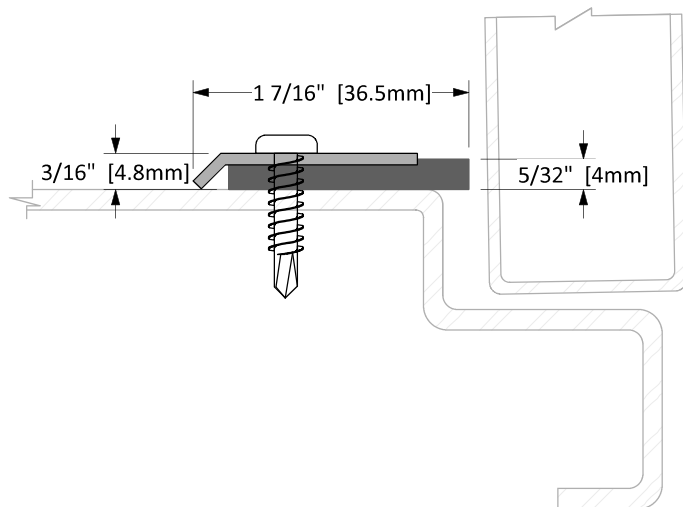

# W-13-SS

STD

## Finish Options

18 GA. 304 Stainless Steel 2B

Standard

## Screw Options

Screw Type: **A**  
#8 X 3/4" Stainless Steel Pan Head,  
Robertson Drive, Tek Screws

Optional

Screw Type: **B**  
#8 X 3/4" Stainless Steel Pan Head,  
Tamper-Resistant Torx Drive, Tek Screws