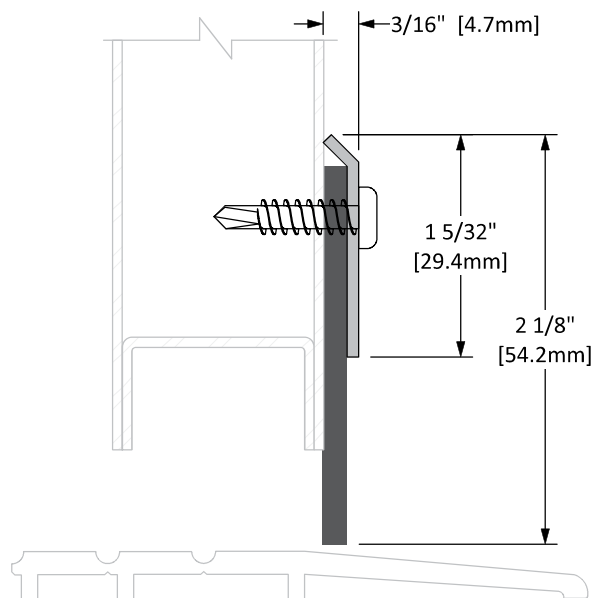

NEW

W-13S-2-SS

STD **Finish Options**
18 GA. 304 Stainless Steel 2B

Standard **Screw Options**

Screw Type: **A**
#8 X 3/4" Stainless Steel Pan Head,
Robertson Drive, Tek Screws

Optional Screw Type: **B**
#8 X 3/4" Stainless Steel Pan Head,
Tamper-Resistant Torx Drive, Tek Screws