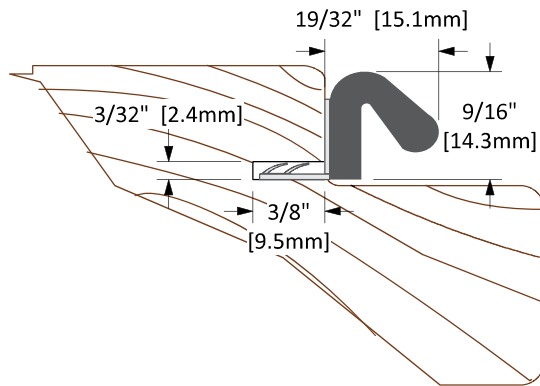

## Colour Options

Black

Brown

White

<b>Operation</b>	Kerf Mounted Weatherstrip
<b>Features</b>	<ul style="list-style-type: none"> <li>Seamless Santoprene Elastomeric Skin Seal</li> <li>Compressed size: 1/4"</li> </ul>
<b>Application</b>	<ul style="list-style-type: none"> <li>Ideal for Residential, Commercial &amp; Industrial</li> </ul>