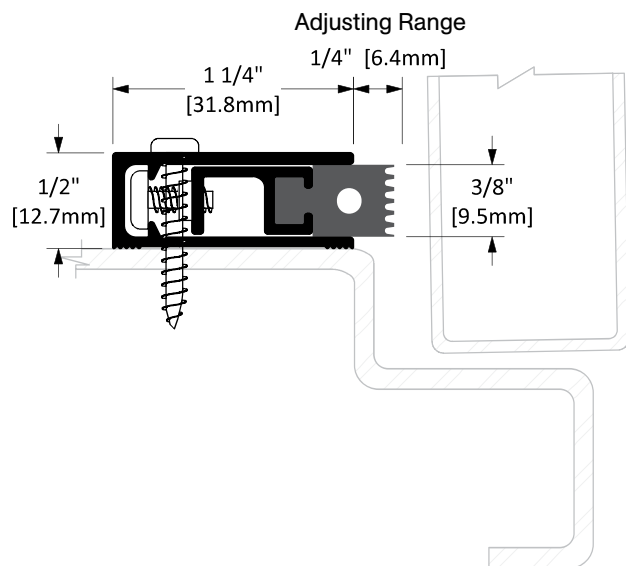

# W-42

OPT STD

## Finish Options

- Clear Anodized
- Bronze Anodized
- Black Anodized

<b>Operation</b>	Adjustable Weatherstrip
<b>Features</b>	<ul style="list-style-type: none"> <li>• Clear Anodized Extruded Aluminum with Closed Cell Neoprene</li> </ul>
<b>Application</b>	<ul style="list-style-type: none"> <li>• Ideal for Residential, Commercial &amp; Industrial</li> </ul>