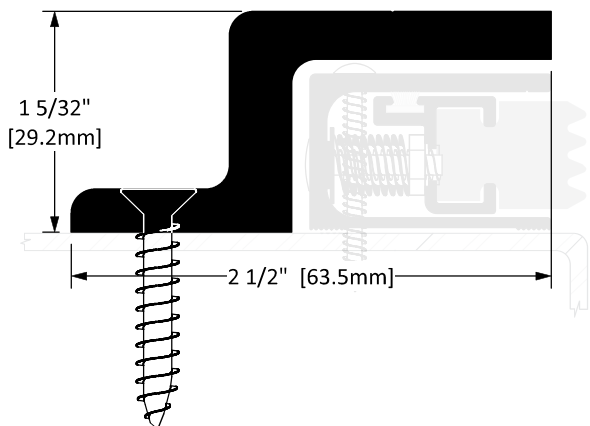

NEW

W-DCMB48

Finish Options

- STD Clear Anodized
- OPT Bronze Anodized
- OPT Black Anodized

Screw Options

- STD #12 x 1-1/4" Flat Head SMS SS

Operation	Door Closer Mounting Bracket
Features	<ul style="list-style-type: none"> • Clear Anodized Extruded Aluminum • 6" long
Application	<ul style="list-style-type: none"> • Ideal for Residential, Commercial & Industrial